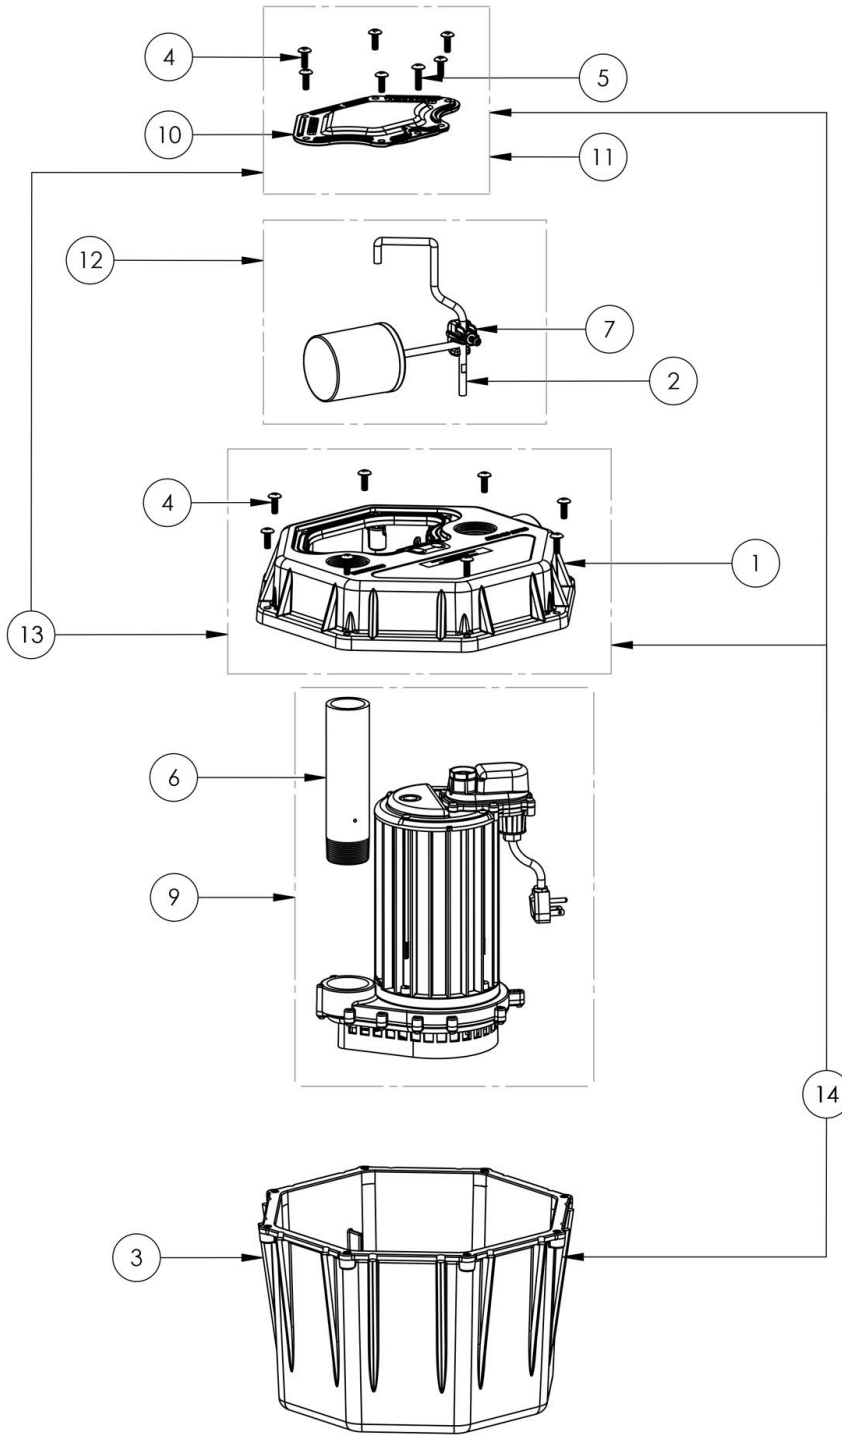

404 (B40)

## 404 (B40)

#	PART #	DESCRIPTION	QTY	Note
1	53230AG	404 COVER 1.5" INLET, 1.5" VENT, 1.5" DISCHARGE	1	
2	5360000	404/405 QUICK TREE FLOAT ROD	1	
3	K001153	404 TANK	1	
4	8156000	TRUSS HD, 1/4-20X3/4 18-8 SCREW	14	
5	8157000	TRUSS HD 1/4-20 X 1 18-8 SCREW	1	
6	40500A0	TOE NIPPLE PVC SCH 80 7.125 IN	1	
7	5045000	FLOAT SUPPORT CLAMP 10-24	1	
9	404P	PUMP, DOES NOT INCLUDE DISCHARGE PIPE	1	[1]
10	532400B	ACCESS COVER	1	[2]
11	K001151	ACCESS COVER KIT, INCLUDES HARDWARE	1	
12	K001155	SWITCH TREE KIT	1	
13	K001152	COVER KIT, INCLUDES ACCESS COVER AND HARDWARE	1	
14	K001187	TANK, COVER, ACCESS COVER, HARDWARE	1	

**PART NOTES:**

- [1] - [click here for 404P pump assembly](#)  
[click here for 404P pump assembly](#)
- [2] - Part requires factory authorized service. Contact Liberty Pumps at 1-800-543-2550