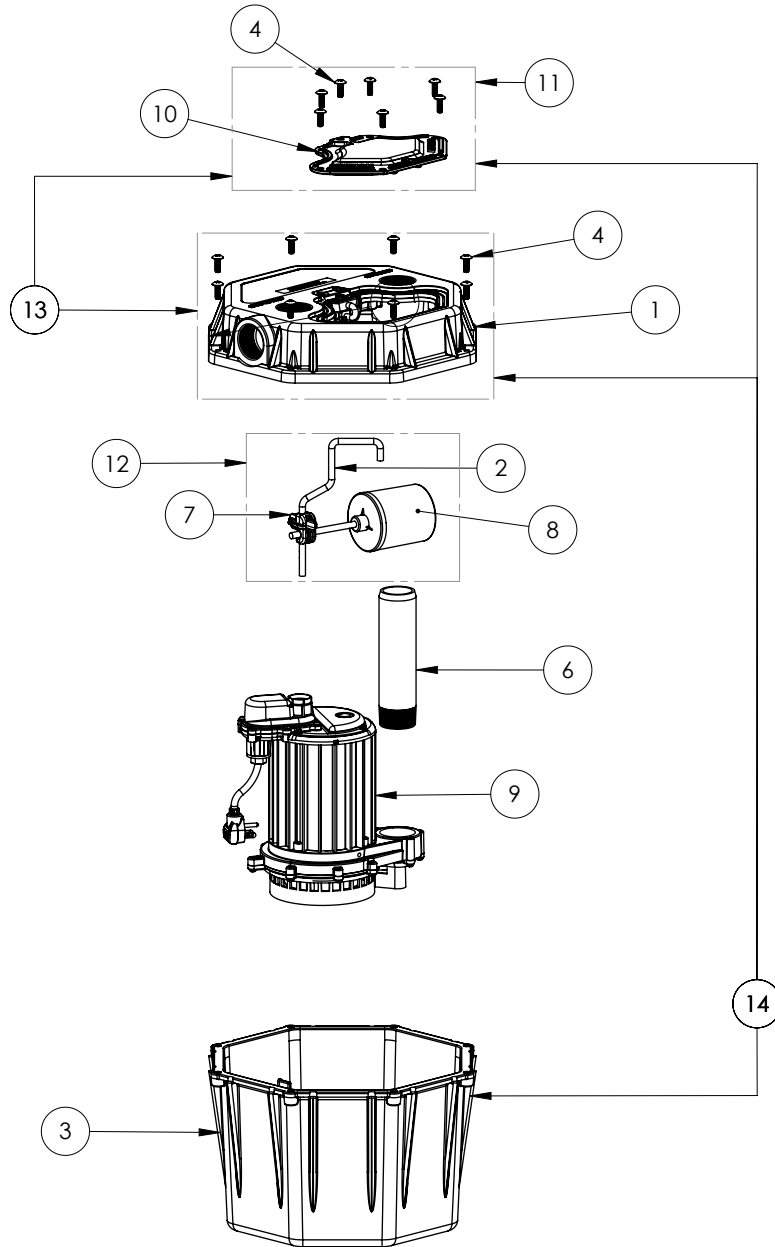

404 (C14)

404 (C14)

#	PART #	DESCRIPTION	QTY	Note
1	53230AG	404 COVER 1.5" INLET, 1.5" VENT, 1.5" DISCHARGE	1	
2	5360000	404/405 QUICK TREE FLOAT ROD	1	
3	K001153	404 TANK	1	
4	8156000	TRUSS HD, 1/4-20X3/4 18-8 SCREW	15	
6	40500A0	TOE NIPPLE PVC SCH 80 7.125 IN	1	
7	5045000	FLOAT SUPPORT CLAMP 10-24	1	
8	61400A0	SWITCH NARROW ANGLE 404	1	
9	404P	PUMP, DOES NOT INCLUDE DISCHARGE PIPE	1	[1]
10	532400B	ACCESS COVER	1	[2]
11	K001930	ACCESS COVER KIT INCLUDES HARDWARE 404/405(INCLUDES EXTRA 8599000 SCREW)	1	
12	K001155	SWITCH TREE KIT	1	
13	K001931	COVER KIT W/ACCESS COVER AND HARDWARE 404(INCLUDES EXTRA 8599000 SCREW)	1	
14	K001932	TANK, COVER, ACCESS COVER KIT INCLUDES HARDWARE 404(INCLUDES EXTRA 8599000 SCREW)	1	

PART NOTES:

- [1] - [click here for 404P pump assembly](#)
[click here for 404P pump assembly](#)
- [2] - Part requires factory authorized service. Contact Liberty Pumps at 1-800-543-2550