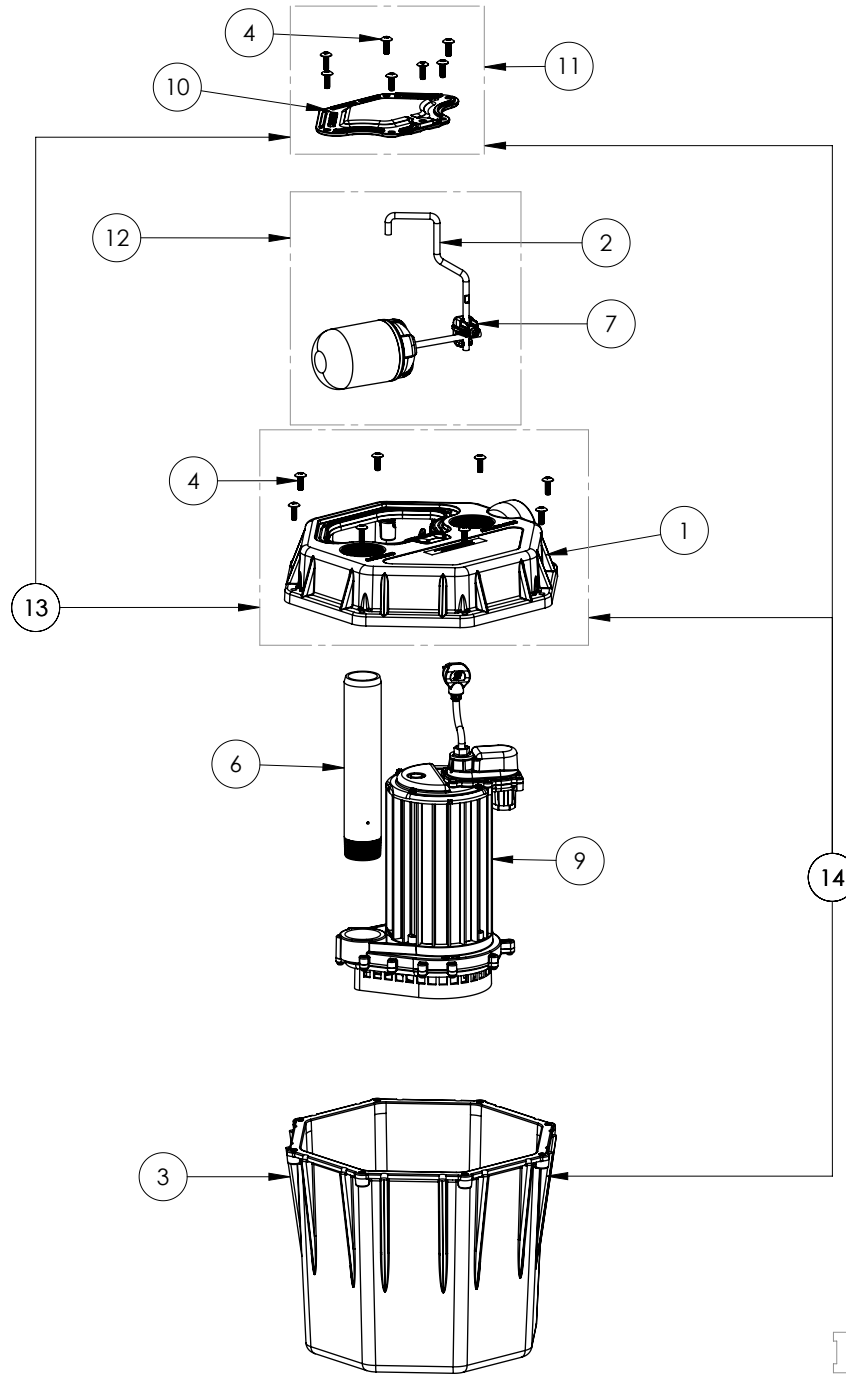

405HV (C14)

405HV**405HV (C14)**

| # | PART # | DESCRIPTION | QTY | Note |
|----|---------|--|-----|------|
| 1 | 53230BG | 405 COVER | 1 | |
| 2 | 5360000 | 404/405 QUICK TREE FLOAT ROD | 1 | |
| 3 | K001157 | 405 TANK | 1 | |
| 4 | 8156000 | TRUSS HD, 1/4-20X3/4 18-8 SCREW | 15 | |
| 6 | 1183000 | NIPPLE 1-1/2 X 9.625 CPVC TOE | 1 | |
| 7 | 5045000 | FLOAT SUPPORT CLAMP 10-24 | 1 | |
| 9 | 405HVP | PUMP | 1 | [1] |
| 10 | 532400B | ACCESS COVER | 1 | [2] |
| 11 | K001930 | ACCESS COVER KIT INCLUDES HARDWARE 404/405(INCLUDES EXTRA 8599000 SCREW) | 1 | |
| 12 | K001161 | SWITCH TREE KIT | 1 | |
| 13 | K001937 | COVER KIT W/ACCESS COVER AND HARDWARE 405(INCLUDES EXTRA 8599000 SCREW) | 1 | |
| 14 | K001938 | KIT TANK AND COVER, ACCESS COVER W/HARDWARE 405(INCLUDES EXTRA 8599000 SCREW) | 1 | |

PART NOTES:

- [1] - [click here for 405HVP pump assembly](#)
- [2] - Part requires factory authorized service. Contact Liberty Pumps at 1-800-543-2550