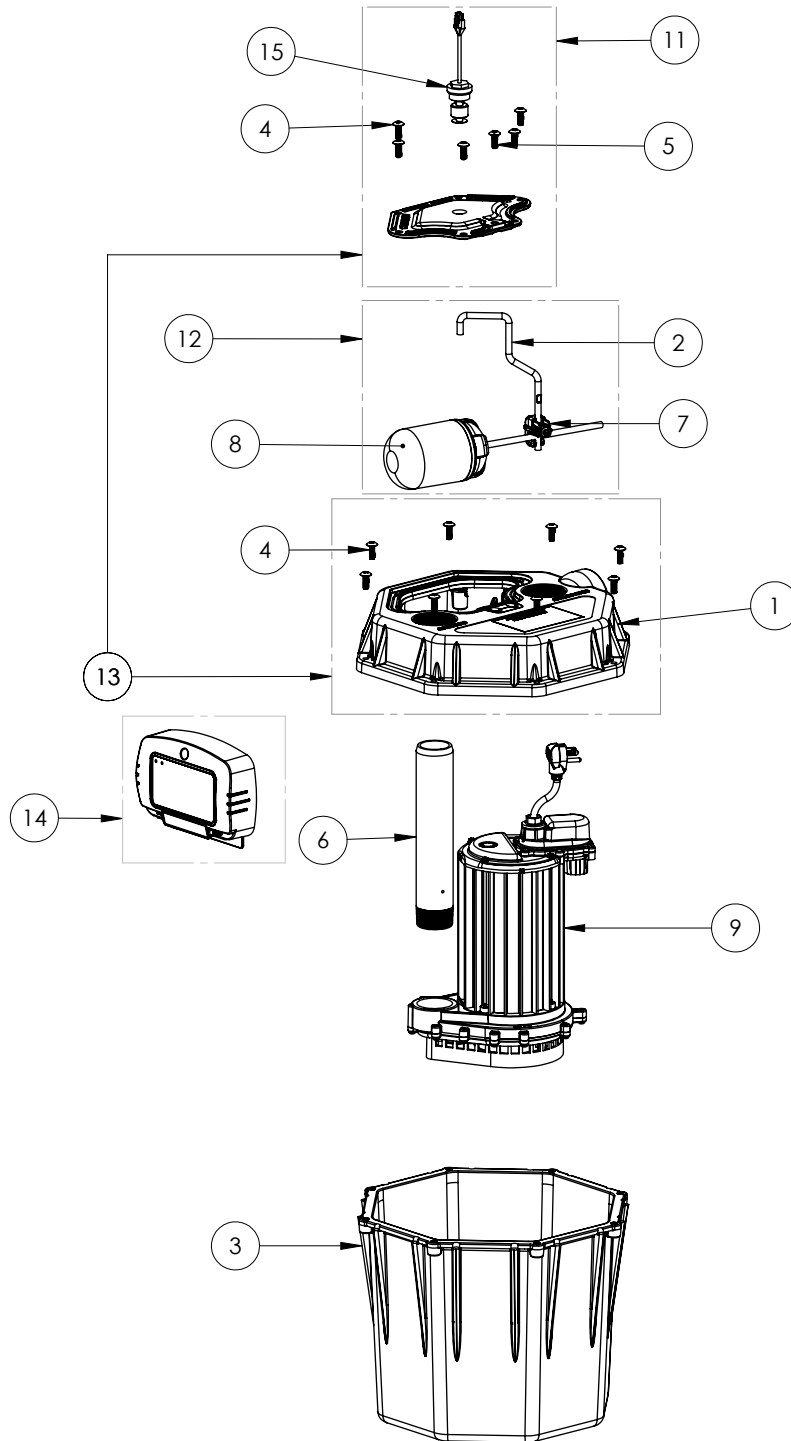

405A

# 405A (B59)

Liberty  
Pumps

**405A****405A (B59)**

#	PART #	DESCRIPTION	QTY	Note
1	53230BG	405 COVER	1	
2	5360000	404/405 QUICK TREE FLOAT ROD	1	
3	K001157	405 TANK	1	
4	8156000	TRUSS HD, 1/4-20X3/4 18-8 SCREW	14	
5	8157000	TRUSS HD 1/4-20 X 1 18-8 SCREW	1	
6	1183000	NIPPLE 1-1/2 X 9.625 CPVC TOE	1	
7	5045000	FLOAT SUPPORT CLAMP 10-24	1	
8	63370A0	SWITCH, HI TEMP, 115V, 10'	1	
9	405P	PUMP	1	[1]
11	K001721	KIT ACCESS COVERW/ FLOAT FOR 404A, 405A	1	
12	K001159	SWITCH TREE KIT	1	
13	K001900	405/A COVER KIT INCLUDES ACCESS COVER /W SWITCH, HARDWARE	1	
14	K001282	KIT ALARM 115V SWT-ACTV	1	
15	2367000	FLOAT HIGH TEMP THEARED REED SWITCH	1	

**PART NOTES:**

[1] - [click here for 405P pump assembly](#)