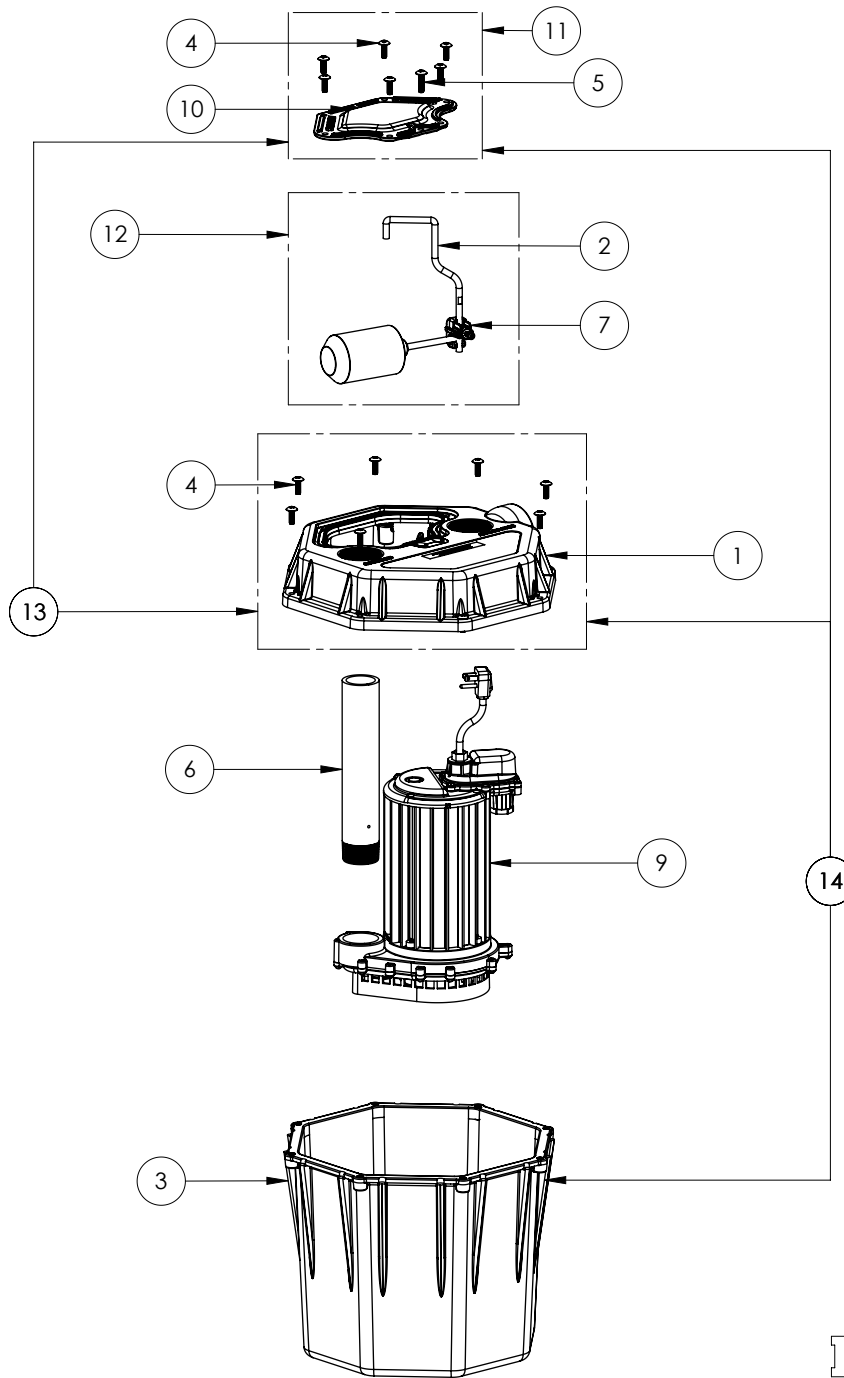

405

405 (B37)

Liberty
Pumps

405 (B37)

#	PART #	DESCRIPTION	QTY	Note
1	53230BG	405 COVER	1	
2	5360000	404/405 QUICK TREE FLOAT ROD	1	
3	K001157	405 TANK	1	
4	8156000	TRUSS HD, 1/4-20X3/4 18-8 SCREW	14	
5	8157000	TRUSS HD 1/4-20 X 1 18-8 SCREW	1	
6	40500B0	PIPE NIPPLE, PVC SCH 80 x 9 5/8 IN LG, TOE	1	
7	5045000	FLOAT SUPPORT CLAMP 10-24	1	
9	405P	PUMP	1	
10	532400B	ACCESS COVER	1	[1]
11	K001151	ACCESS COVER KIT, INCLUDES HARDWARE	1	
12	K001159	SWITCH TREE KIT	1	
13	K001156	COVER KIT, INCLUDES ACCESS COVER AND HARDWARE	1	
14	K001189	TANK, COVER, ACCESS COVER AND HARDWARE	1	

PART NOTES:

[1] - Part requires factory authorized service. Contact Liberty Pumps at 1-800-543-2550