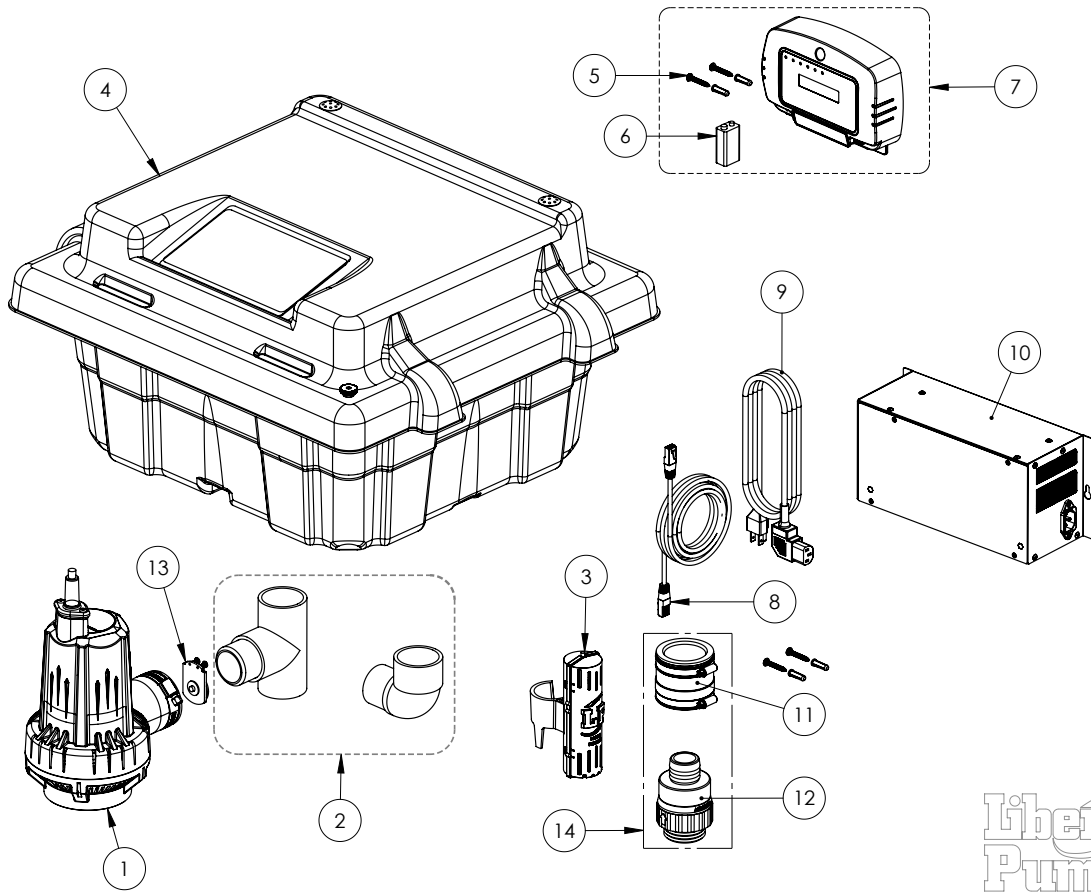

442-25A-EYE (B93)

Liberty
Pumps®

442-25A-EYE (B93)

#	PART #	DESCRIPTION	QTY	Note
1	K001575	442 REPLACEMENT PUMP	1	
2	K001576	1.5" PVC TEE AND STREET ELBOW KIT (TEE AND ELBOW ONLY)	1	
3	K001577	DUAL REED SWITCH ASSEMBLY KIT	1	
4	K001582	STORM CELL DUAL BATTERY BOX	1	
5	2119000	FASTENER-ALM SERIES MOUNTING	1	
6	K001567	KIT, BATTERY 9V, 625MAH	1	
7	K001617	442 NIGHTEYE INTERFACE	1	
8	K001578	8FT ETHERNET CABLE	1	
9	K001579	CHARGER POWER CORD	1	
10	K001581	25A CHARGER AND PWR CORD KIT	1	
11	6706200	PVC FLEXIBLE COUPLING ASSY	1	
12	CV150-125T	CHECK VALVE 1.5" THREAD, 1.25" BARB	1	
13	K002029	KIT CHECK VALVE 441,442 BATTERY BACKUP	1	
14	K001762	KIT FLEX CPLG ADAPT, THREADED CHK VALVE	14	