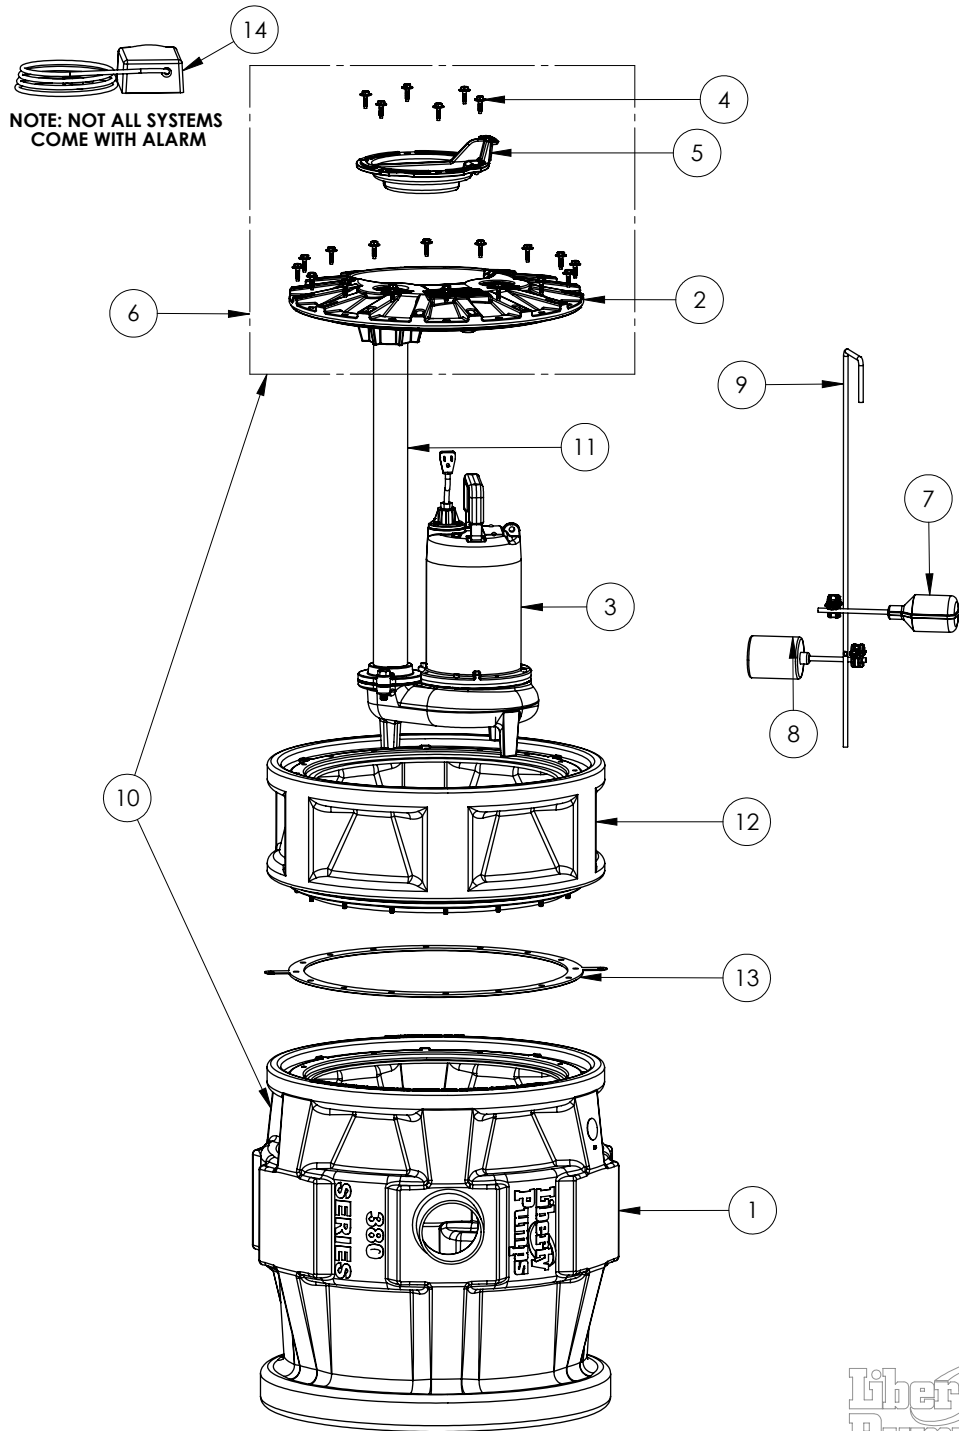

P382X8XLEH102 (B10)

P382X8XLEH102 (B10)

#	PART #	DESCRIPTION	QTY	Note
1	K001133	380XL TANK 16 BOLTS	1	
2	50340B0	2X2 COVER, 16 BOLT	1	
3	LEH102M2	1 HP SEWAGE PUMP 230V 10' POWER CORD	1	
4	8155000	WASHER HEAD HEX SCREW	22	
5	K001233	INSPECTION COVER, INCLUDES MOUNTING SCREWS (6)	1	
6	K001127	2X2 COVER ASSEMBLY, 16 BOLT, PVC	1	
7	Pro Series Alarm switch (B10)	REPLACEMENT SWITCH BASED ON SYSTEM LABEL	1	[1]
8	K001065	61290A0 FLOAT SWITCH, 230V, 10 FOOT CORD	1	
9	K001394	EXTENSION QUICK TREE KIT, ROD AND CLAMPS ONLY	1	
10	K001137	P382XL TANK AND COVER	1	
11	K001290	2" SHC80 PVC PIPE FOR PRO TANK W/ EXTENSION	1	
12	X8	EXTENSION KIT, INCLUDES EXT BASIN,PIPE, BOLTS AND QUICK TREE SUPPORT	1	[2]
13	45990A0	GASKET MOLDED 20CVR SOFT	1	
14	SEE NOTE FOR ALARM	ALARM ONLY		[3]
15	K001065	61290A0 FLOAT SWITCH, 230V, 10 FOOT CORD	1	
16	K001186	SWITCH KIT, 230V, 25ft CORD	1	
17	K001134	FLOAT SWITCH, 20FT CORD, INCLUDES 1 SWITCH PER KIT	1	
18	K001415	60050D0 SWITCH, 10' PILOT DUTY PIGTAIL	1	

**PART NOTES:**

[1] - \*\*NOTE\*\*

ALARM SWITCH KITS

For /A2 Suffix of model number use Part No. K001134

For /A21 Suffix of model number use Part No. K001415

For /A2W Suffix of model number use Part No. K001134

[2] - To view PROSERIES X8 EXTENSION KIT click here

[3] - ALARM PRO SERIES

FORA2 SUFFIX OF MODEL

NUMBER: USE PART NO 6225000

FORA2W SUFFIX OF MODEL

NUMBER: USE PART NO 6226000

FORA21 SUFFIX OF MODE

NUMBER: USE PART NO 6242000