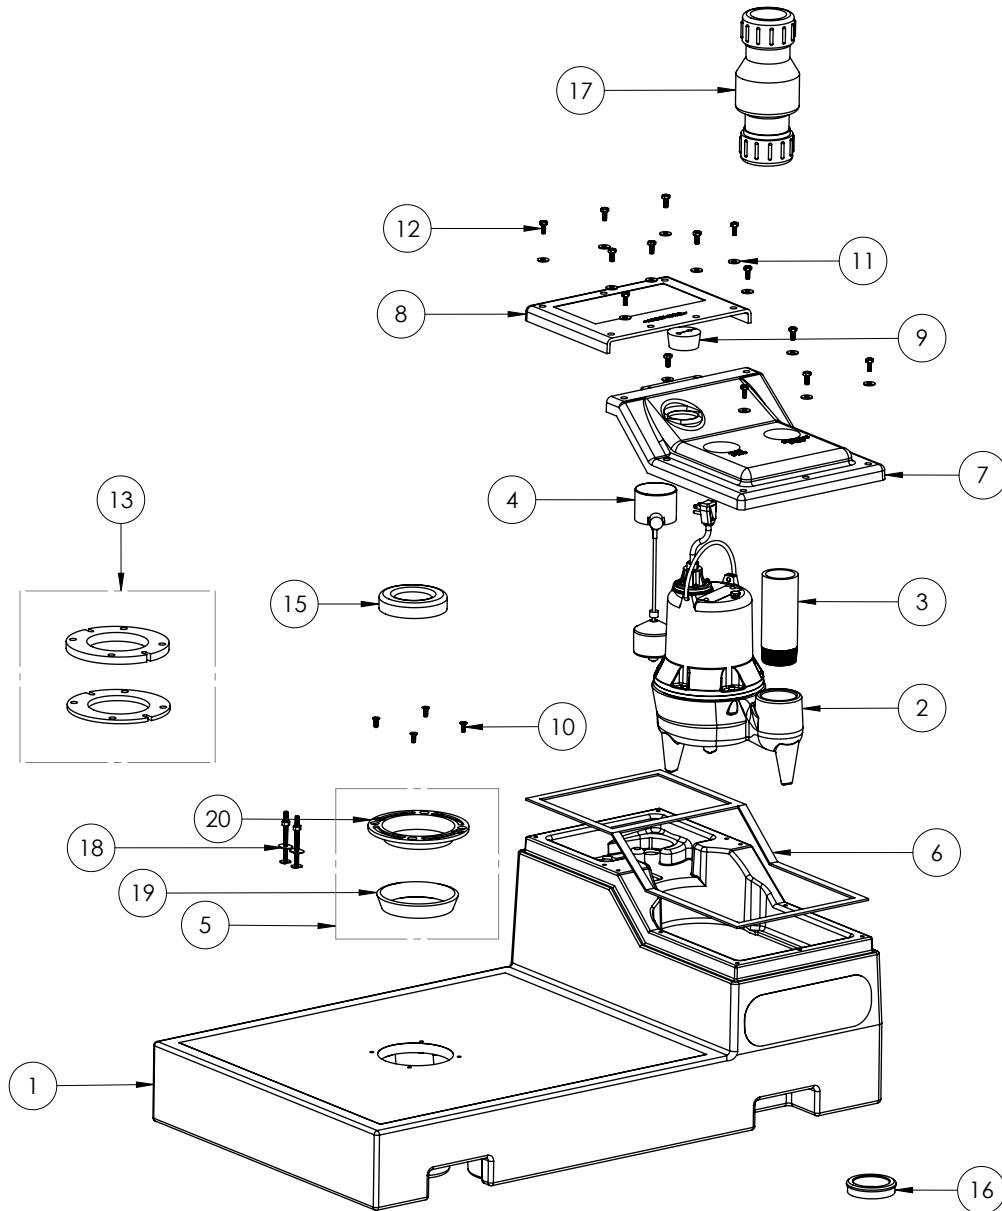

LOWPRO52LP (B10)

LOWPRO52LP**LOWPRO52LP (B10)**

#	PART #	DESCRIPTION	QTY	Note
1	K001209	LOW PROFILE TANK	1	
2	LE52LP	.5HP SEWAGE PUMP FOR LOWPRO SYSTEM	1	
3	4623000	PVC TOE NIPPLE, 2 X 6" SCH 80	1	
4	K001143	VERTICLE MASTER SWITCH, 230V	1	
5	K001116	4624000 BRASS CLOSET FLANGE WITH GASKET TAPE & SCREWS (6)	1	
6	K001016	GASKET TAPE 1/8" THICK, 83" LONG	1	
7	K001208	THREADED COVER	1	
8	K001207	ACCESS COVER	4	
9	4022000	DOUBLE HOLE STOPPER - 9/32" HOLES	1	
10	8018000	1/4-20 x 5/8 SLOTTED FLAT HEAD BOLT	4	
11	8131000	1/4x3/4" STAINLESS STEEL FLAT WASHER	14	
12	8129000	1/4-20X5/8 HEX HEAD STAINLESS STEEL BOLT	14	
13	4626000	CLOSET FLANGE EXTENSION KIT 1/2" & 1/4" BOLTS	1	
15	4627000	WAX RING	1	
16	K001014	PIPE SEAL GROMMET 2"	1	
17	CV200C	2" COMPRESSION CHECK VALVE	1	
18	4625000	CLOSET BOLT KIT	1	
19	K001142	GASKET TAPE 1/8" THICK, 32" LONG	1	
20	4624000	BRASS CLOSET FLANGE	1	

LOWPRO52LP (B10)