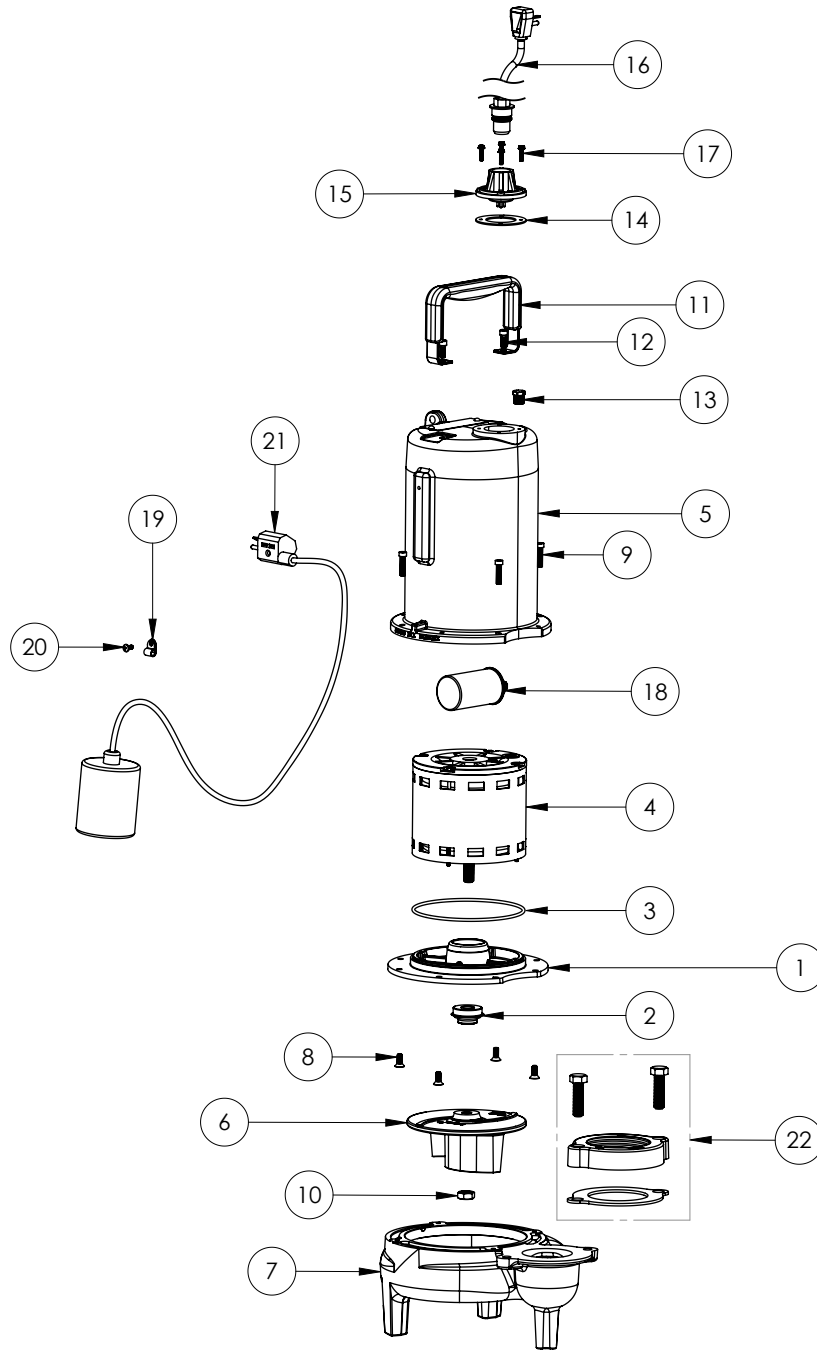

LE72A3-2 (B71)

LE72A3-2**LE72A3-2 (B71)**

#	PART #	DESCRIPTION	QTY	Note
1	53260AR	MOTOR PLATE	1	
2	K001717	KIT, 5/8 UNITIZED 5120000 AND LIP SEAL 5860000	1	
3	5617000	O-RING	1	
4	5341200	3/4 HP MOTOR	1	[1]
5	531400R	MOTOR COVER	1	[1]
6	5130000	IMPELLER, CAST IRON	1	
7	531500R	VOLUTE HOUSING	1	
8	8018000	1/4-20 x 5/8 SLOTTED FLAT HEAD BOLT	4	
9	8091000	1/4-20 x 1 HEX SOCKET HEAD BOLT	4	
10	8046000	1/2-20 HEX STAINLESS STEEL JAM NUT	1	
11	3411200	HANDLE	1	
12	8103000	SCREW 1/4-20x5/8" HX SKT SS	2	
13	5071000	BRASS OIL PLUG	1	
14	5060000	CORD PLATE GASKET	1	
15	5014000	CORD PLATE	1	
16	K001059	POWER CORD, 230V, 25 FOOT CORD	1	
17	8064000	#8-32 x 5/8 HEX WASHER HEAD SCREW	4	
18	51190F0	CAPACITOR	1	
19	8014000	CABLE CLAMP	1	
20	8082000	#10-24 x 3/8 EPOXY LOCK SCREW	1	
21	K001431	61140B0 PUMP SWITCH, 25' 230V	1	
22	K001222	3" DISCHARGE KIT	1	

PART NOTES:

[1] - Part requires factory authorized service. Contact Liberty Pumps at 1-800-543-2550