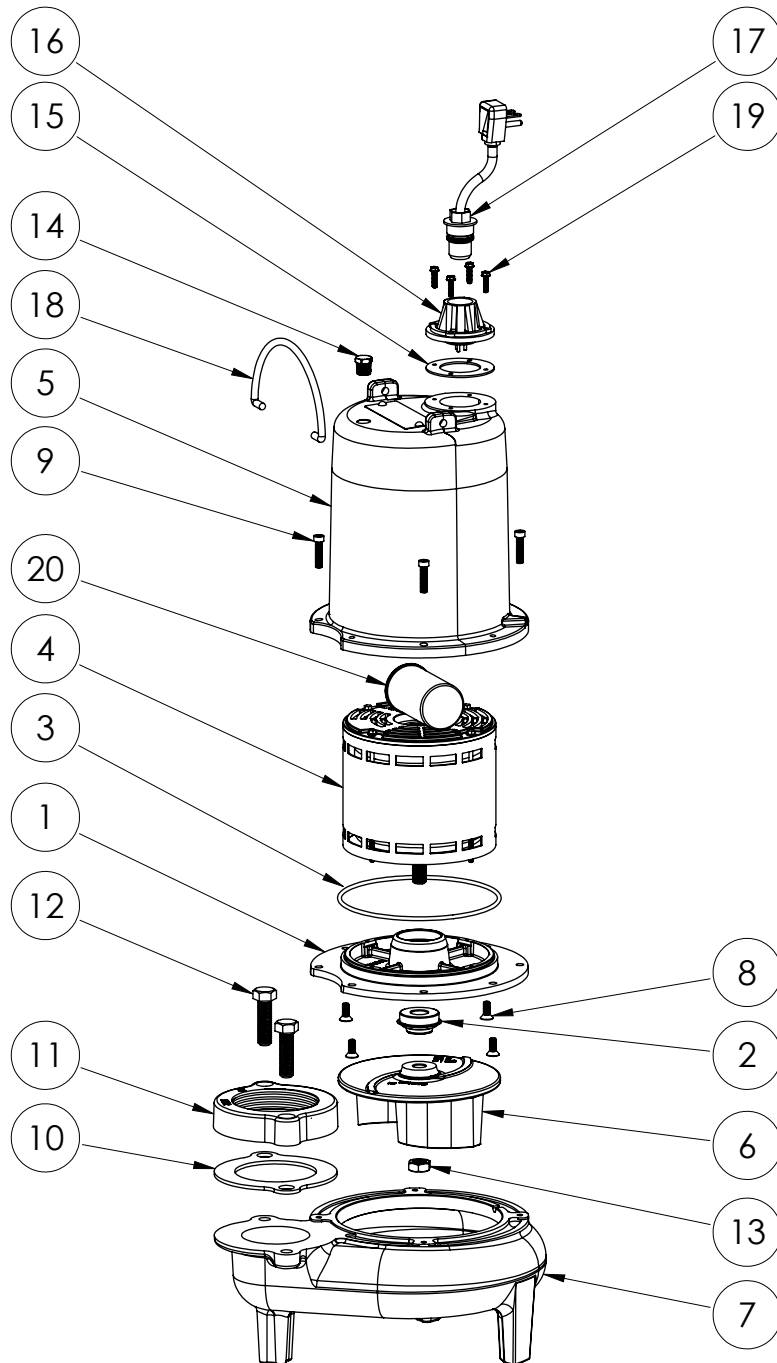

LE72M3

LE72M3 (B61)

LE72M3B61

LE72M3**LE72M3 (B61)**

#	PART #	DESCRIPTION	QTY	Note
1	532600R	MOTOR SUPPORT PLATE	1	
2	K001717	KIT, 5/8 UNITIZED 5120000 AND LIP SEAL 5860000	1	
3	5617000	O-RING	1	
4	5341000	MOTOR	1	
5	531400R	MOTOR COVER	1	[1]
6	5130000	IMPELLER, CAST IRON	1	
7	531500R	VOLUTE HOUSING	1	
8	8018000	1/4-20 x 5/8 SLOTTED FLAT HEAD BOLT	4	
9	8091000	1/4-20 x 1 HEX SOCKET HEAD BOLT	4	
10	5129000	FLANGE GASKET, FITS 2" OR 3"	1	
11	K001222	3" DISCHARGE KIT	1	
12	8037000	1/2-13 x 1-3/4 STAINLESS STEEL BOLT	2	
13	8046000	1/2-20 HEX STAINLESS STEEL JAM NUT	1	
14	5071000	BRASS OIL PLUG	1	
15	5060000	CORD PLATE GASKET	1	
16	5014000	CORD PLATE	1	
17	K001058	POWER CORD, 10FT. 230V	1	
18	K001095	STAINLESS STEEL HANDLE	1	
19	8064000	#8-32 x 5/8 HEX WASHER HEAD SCREW	4	
20	51190F0	CAPACITOR	1	

PART NOTES:

[1] - Part requires factory authorized service. Contact Liberty Pumps at 1-800-543-2550