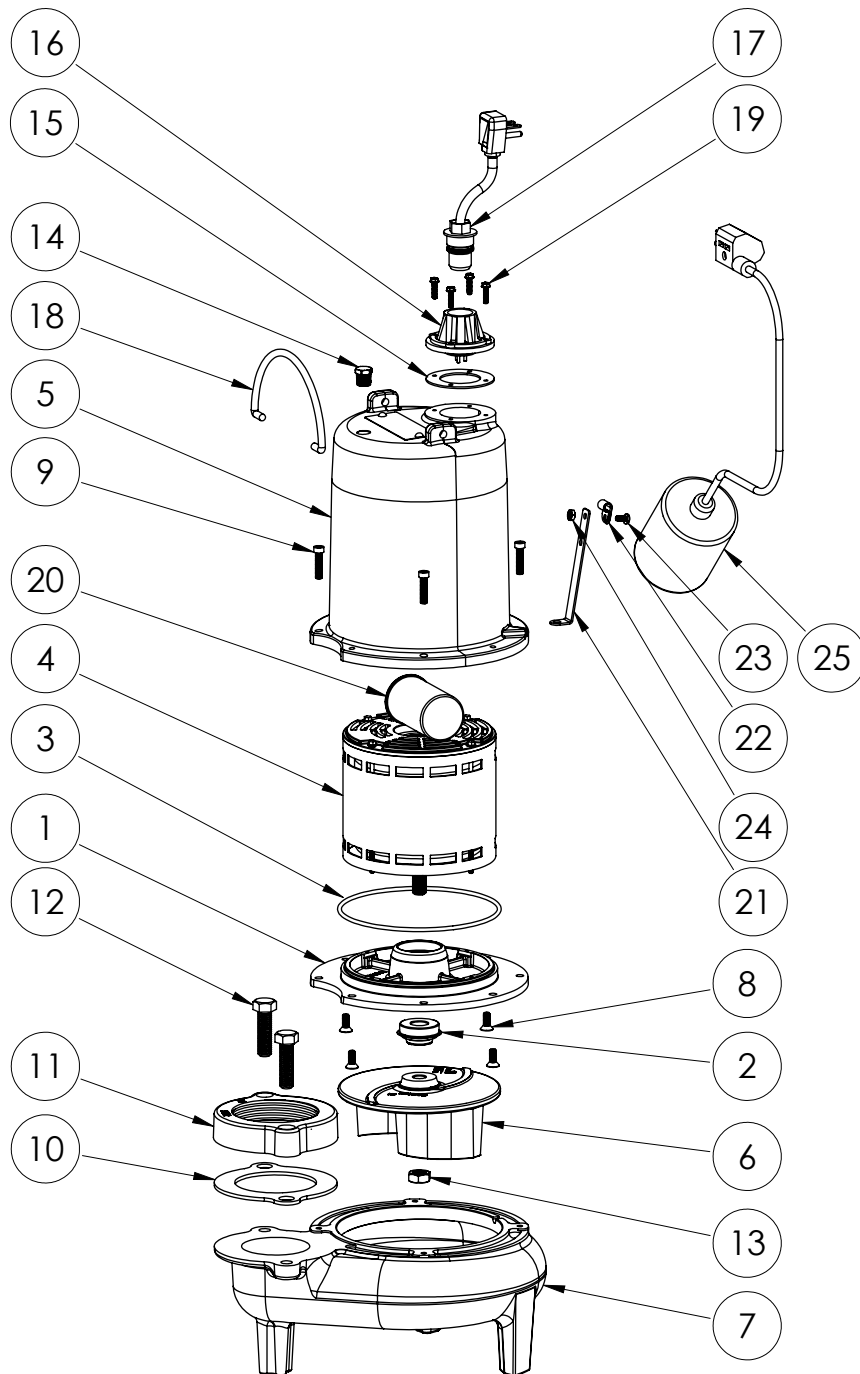

LE72A3-2 (B61)

LE72A3-2B61

LE72A3-2**LE72A3-2 (B61)**

#	PART #	DESCRIPTION	QTY	Note
1	532600R	MOTOR SUPPORT PLATE	1	
2	K001717	KIT, 5/8 UNITIZED 5120000 AND LIP SEAL 5860000	1	
3	5617000	O-RING	1	
4	5341000	MOTOR	1	
5	531400R	MOTOR COVER	1	[1]
6	5130000	IMPELLER, CAST IRON	1	
7	531500R	VOLUTE HOUSING	1	
8	8018000	1/4-20 x 5/8 SLOTTED FLAT HEAD BOLT	4	
9	8091000	1/4-20 x 1 HEX SOCKET HEAD BOLT	4	
10	5129000	FLANGE GASKET, FITS 2" OR 3"	1	
11	K001222	3" DISCHARGE KIT	1	
12	8037000	1/2-13 x 1-3/4 STAINLESS STEEL BOLT	2	
13	8046000	1/2-20 HEX STAINLESS STEEL JAM NUT	1	
14	5071000	BRASS OIL PLUG	1	
15	5060000	CORD PLATE GASKET	1	
16	5014000	CORD PLATE	1	
17	K001059	POWER CORD, 230V, 25 FOOT CORD	1	
18	K001095	STAINLESS STEEL HANDLE	1	
19	8064000	#8-32 x 5/8 HEX WASHER HEAD SCREW	4	
20	51190F0	CAPACITOR	1	
21	5070000	FLOAT SWITCH SUPPORT	1	
22	8014000	CABLE CLAMP	1	
23	8082000	#10-24 x 3/8 EPOXY LOCK SCREW	1	
24	8002000	#10-24 STAINLESS STEEL HEX	1	
25	K001062	PUMP SWITCH, 25FT. INCLUDES MOUNTING HARDWARE	1	

PART NOTES:

[1] - Part requires factory authorized service. Contact Liberty Pumps at 1-800-543-2550