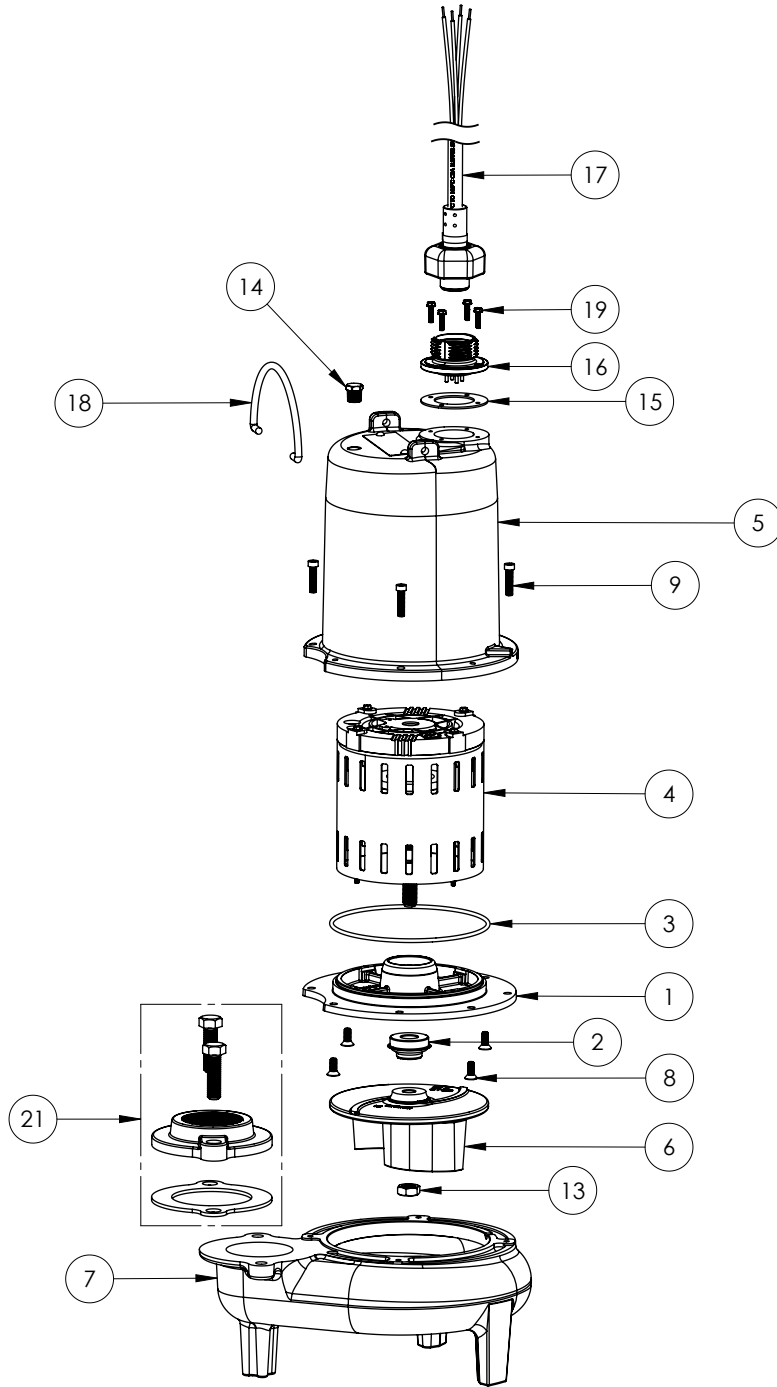

LE74M2-2 (B62)

LE74M2-2**LE74M2-2 (B62)**

#	PART #	DESCRIPTION	QTY	Note
1	53260BR	MOTOR SUPPORT PLATE	1	
2	K001717	KIT, 5/8 UNITIZED 5120000 AND LIP SEAL 5860000	1	
3	5617000	O-RING	1	
4	5331000	MOTOR (KIT, MTR REPLACE K001862)	1	[1]
5	531400R	MOTOR COVER	1	[1]
6	5130000	IMPELLER, CAST IRON	1	
7	531500R	VOLUTE HOUSING	1	
8	8018000	1/4-20 x 5/8 SLOTTED FLAT HEAD BOLT	4	
9	8091000	1/4-20 x 1 HEX SOCKET HEAD BOLT	4	
13	8046000	1/2-20 HEX STAINLESS STEEL JAM NUT	1	
14	5071000	BRASS OIL PLUG	1	
15	5060000	CORD PLATE GASKET	1	
16	5629000	CORDPLATE	1	
17	K001357	POWER CORD, 25FT	1	
18	K001095	STAINLESS STEEL HANDLE	1	
19	8064000	#8-32 x 5/8 HEX WASHER HEAD SCREW	4	
21	K001221	2" DISCHARGE KIT	1	

PART NOTES:

[1] - Part requires factory authorized service. Contact Liberty Pumps at 1-800-543-2550