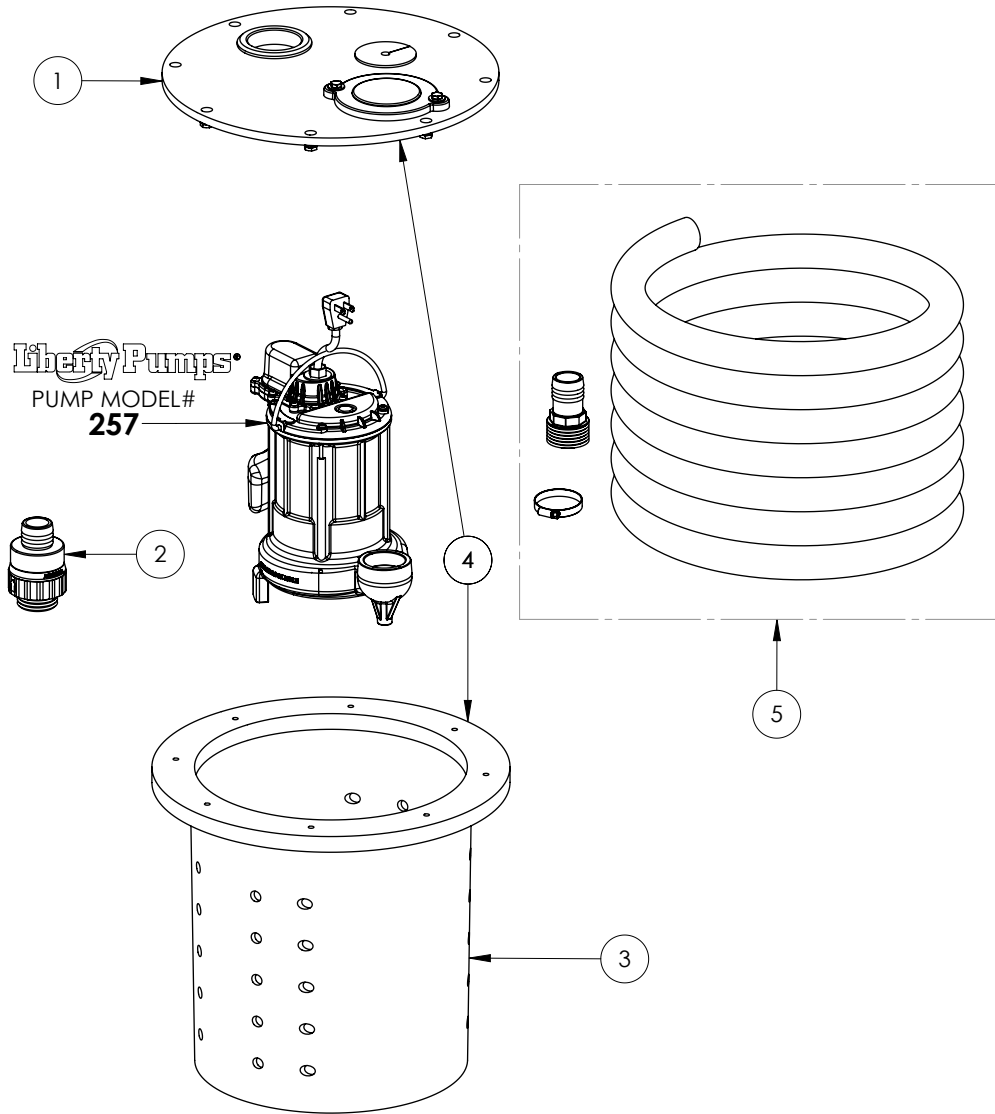

CSP-257 (B59)

CSP-257

CSP-257 (B59)

#	PART #	DESCRIPTION	QTY	Note
1	K001556	COVER, CSP WITH HRDWR/GASKET	1	
2	K001314	THREADED CHECK VALVE 1-1/2" NPT, 5695200	1	
3	4351000	CRAWL SPACE BASIN	1	
4	K001308	KIT, CRAWL SPACE BASIN AND COVER	1	
5	DHK-24	DISCHARGE HOSE KIT 1.25" X 24'	1	