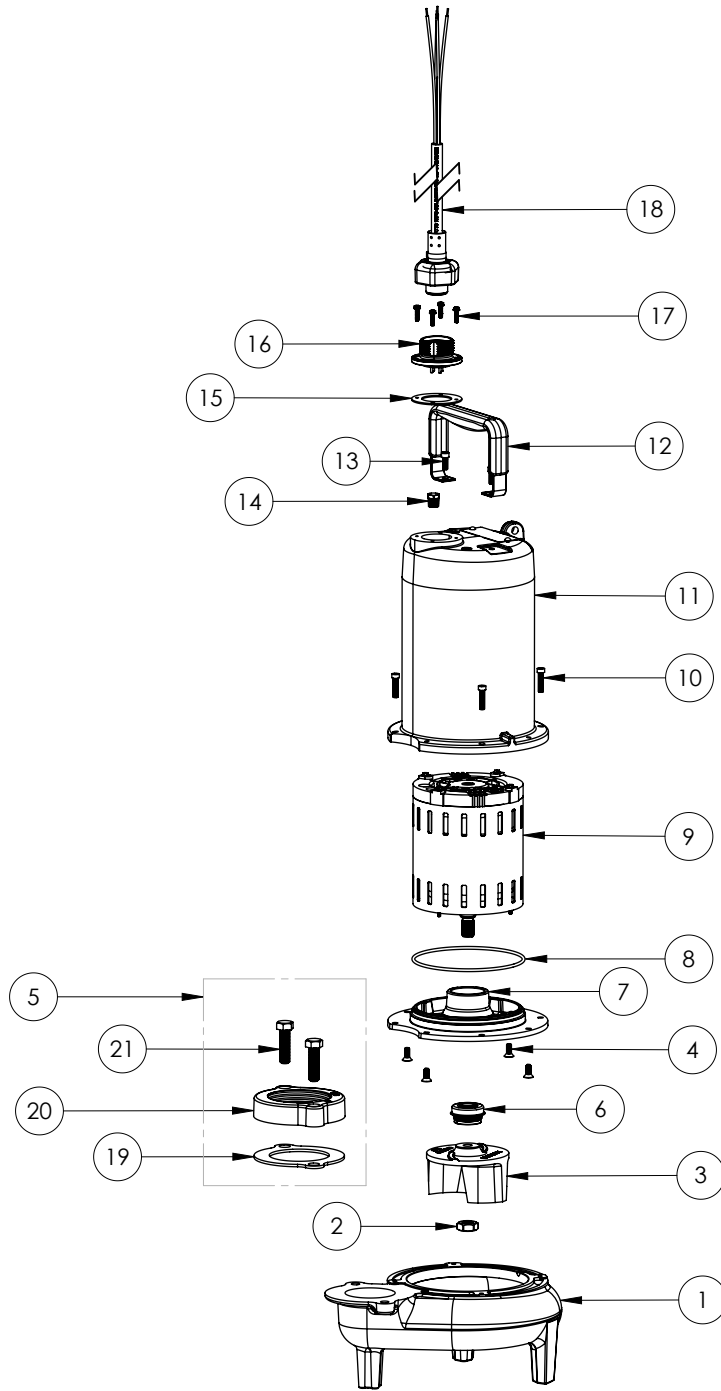

LEH103M3-2 (B75)

LEH103M3-2**LEH103M3-2 (B75)**

#	PART #	DESCRIPTION	QTY	Note
1	531500R	VOLUTE HOUSING	1	
2	5887000	NUT, JAM, 5/8-18 HEX S.S.	1	
3	K001489	51300B0 IMPELLER KIT, INCLUDES 5/8" JAM NUT	1	
4	8018000	1/4-20 x 5/8 SLOTTED FLAT HEAD BOLT	4	
5	K001222	3" DISCHARGE KIT	1	
6	5633000	3/4" UNITIZED SHAFT SEAL	1	[1]
7	537600R	MOTOR PLATE LE100 3PHASE	1	
8	5617000	O-RING	1	
9	5336000	MOTOR	1	
10	8091000	1/4-20 x 1 HEX SOCKET HEAD BOLT	4	
11	531400R	MOTOR COVER	1	[1]
12	3411200	HANDLE	1	
13	8033000	#8 x 1/4 STAINLESS STEEL SCREW	2	
14	50710A0	PIPE PLUG, 1/4" HEX HD BRASS NPTF	1	
15	5060000	CORD PLATE GASKET	1	
16	5629000	CORDPLATE	1	
17	8064000	#8-32 x 5/8 HEX WASHER HEAD SCREW	4	
18	K001357	POWER CORD, 25FT	1	
19	5129000	FLANGE GASKET, FITS 2" OR 3"	1	
20	512200R	3" DISCHARGE FLANGE	1	
21	8037000	1/2-13 x 1-3/4 STAINLESS STEEL BOLT	2	

PART NOTES:

[1] - Part requires factory authorized service. Contact Liberty Pumps at 1-800-543-2550