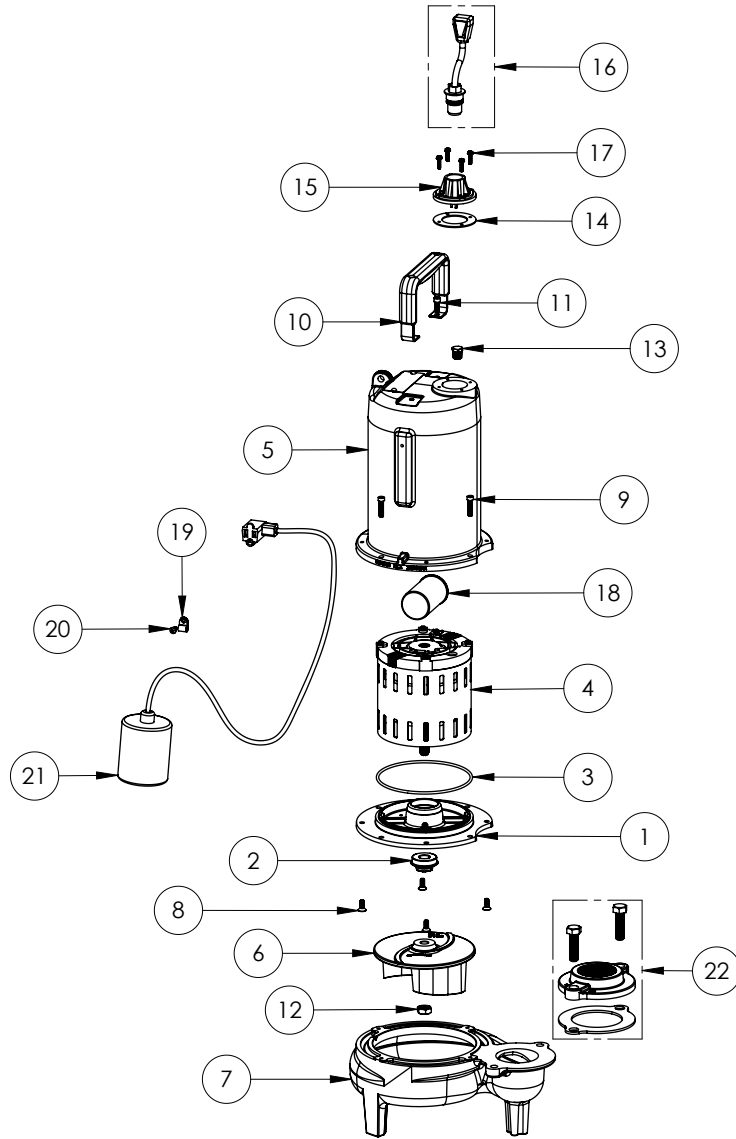

LE71A2

LE71A2 (B72)

LE71A2**LE71A2 (B72)**

#	PART #	DESCRIPTION	QTY	Note
1	53260BR	MOTOR SUPPORT PLATE	1	
2	K001717	KIT, 5/8 UNITIZED 5120000 AND LIP SEAL 5860000	1	
3	5617000	O-RING	1	
4	5329000	MOTOR	1	[1]
5	531400R	MOTOR COVER	1	[1]
6	5130000	IMPELLER, CAST IRON	1	
7	531500R	VOLUTE HOUSING	1	
8	8018000	1/4-20 x 5/8 SLOTTED FLAT HEAD BOLT	4	
9	8091000	1/4-20 x 1 HEX SOCKET HEAD BOLT	4	
10	3411200	HANDLEHANDLE, OVERMOLDED SS HANDLE	1	
11	8103000	SCREW 1/4-20x5/8" HX SKT SSSCREW 1/4-20 X 5/8 HEX SOCKET STAINLESS	2	
12	8046000	1/2-20 HEX STAINLESS STEEL JAM NUT	1	
13	50710A0	PIPE PLUG, 1/4" HEX HD BRASS NPTF	1	
14	5060000	CORD PLATE GASKET	1	
15	5014000	CORD PLATE	1	
16	K001010	POWER CORD, 115V, 10 FOOT CORD	1	
17	8064000	#8-32 x 5/8 HEX WASHER HEAD SCREW	4	
18	51190F0	CAPACITOR	1	
19	8014000	CABLE CLAMP	1	
20	8082000	#10-24 x 3/8 EPOXY LOCK SCREW#10-24 x 3/8 EPOXY SCREW	1	
21	K001054	61130A0 PUMP SWITCH, 10' 115VFLOAT SWITCH, 115V, 10 FT	1	
22	K001221	2" DISCHARGE KIT	1	

PART NOTES:

[1] - Part requires factory authorized service. Contact Liberty Pumps at 1-800-543-2550