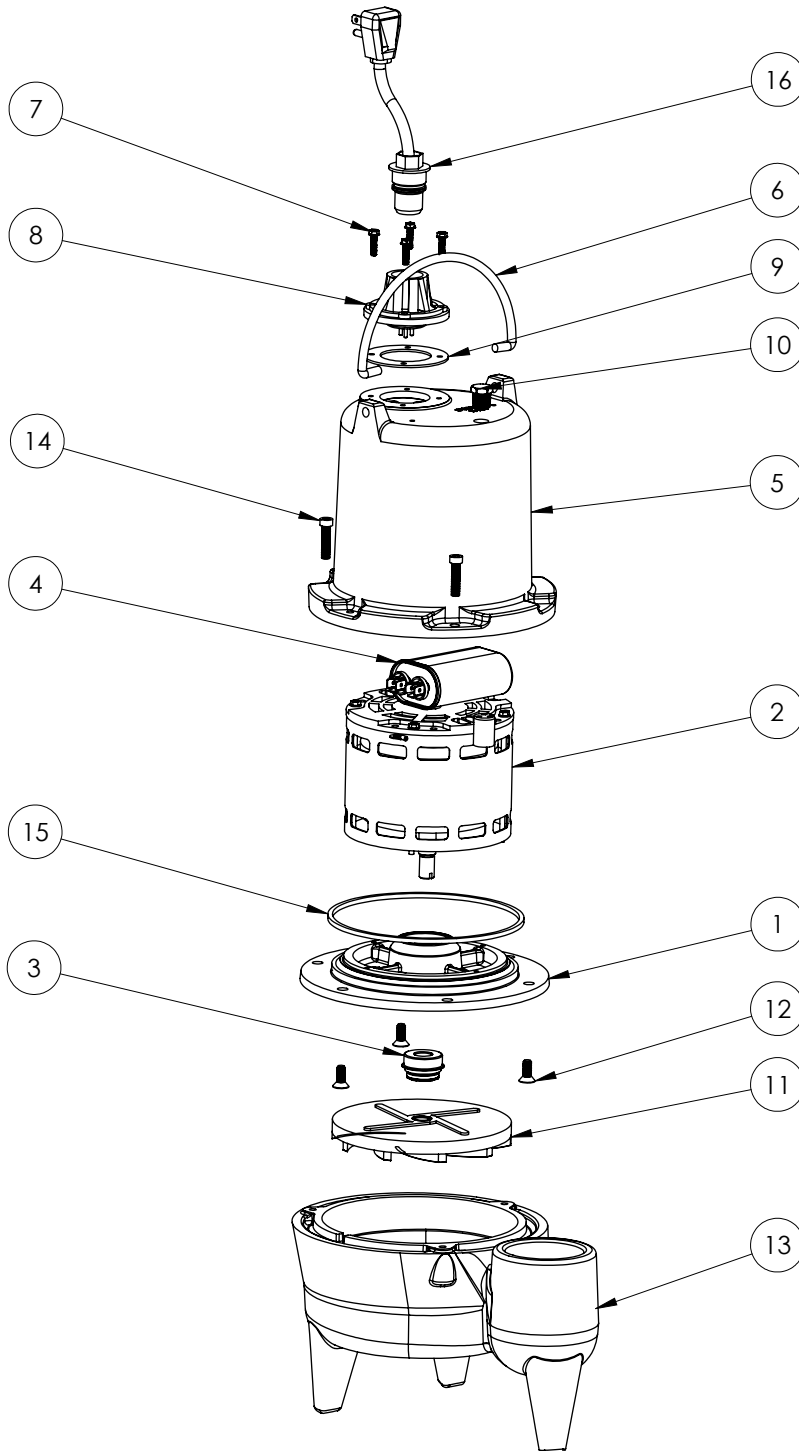

LE41LP

LE41LP (B50)

**LE41LP****LE41LP (B50)**

#	PART #	DESCRIPTION	QTY	Note
1	509200R	MOTOR SUPPORT PLATE	1	[1]
2	51972A0	MOTOR 1/2HP WITH BALL BEARING	1	[1]
3	50980A0	1/2 INCH UNITIZED SEAL	1	[1]
4	51930E0	CAPACITOR	1	
5	545000R	MOTOR COVER	1	
6	K001095	STAINLESS STEEL HANDLE	1	
7	8064000	#8-32 x 5/8 HEX WASHER HEAD SCREW	4	
8	5014000	CORD PLATE	1	
9	5060000	CORD PLATE GASKET	1	
10	50710A0	PIPE PLUG, 1/4" HEX HD BRASS NPTF	1	
11	K001169	IMPELLER	1	
12	8018000	1/4-20 x 5/8 SLOTTED FLAT HEAD BOLT	3	
13	50510AR	VOLUTE	1	
14	8091000	1/4-20 x 1 HEX SOCKET HEAD BOLT	3	
15	5066000	SEALRING, MOTOR COVER, #254S	1	[1]
16	K001010	POWER CORD, 115V, 10 FOOT CORD	1	

**PART NOTES:**

[1] - Part requires factory authorized service. Contact Liberty Pumps at 1-800-543-2550