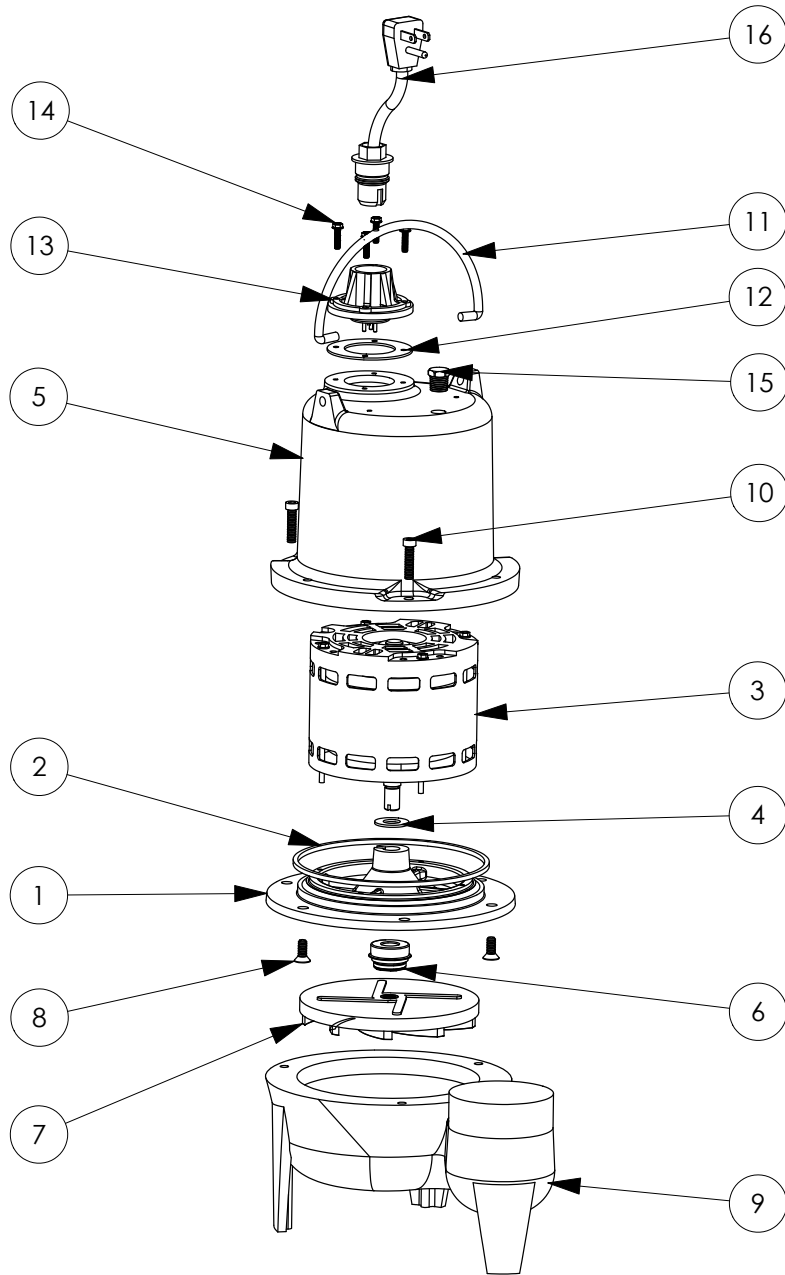

LE41LP

LE41LP (B10)

LE41LP**LE41LP (B10)**

#	PART #	DESCRIPTION	QTY	Note
1	509200R	MOTOR SUPPORT PLATE	1	[1]
2	5066000	SEALRING, MOTOR COVER, #254S	1	[1]
3	5197200	MOTOR .5HP WITH BALL BEARING	1	
4	5395000	THRUST WASHER	1	
5	545000R	MOTOR COVER	1	
6	5098000	1/2 INCH UNITIZED SEAL	1	
7	K001036	IMPELLER	1	
8	8018000	1/4-20 x 5/8 SLOTTED FLAT HEAD BOLT	3	
9	50510AR	VOLUTE	1	
10	8091000	1/4-20 x 1 HEX SOCKET HEAD BOLT	3	
11	K001095	STAINLESS STEEL HANDLE	1	
12	5060000	CORD PLATE GASKET	1	
13	5014000	CORD PLATE	1	
14	8064000	#8-32 x 5/8 HEX WASHER HEAD SCREW	4	
15	5071000	BRASS OIL PLUG	1	
16	K001010	POWER CORD, 115V, 10 FOOT CORD	1	

PART NOTES:

[1] - Part requires factory authorized service. Contact Liberty Pumps at 1-800-543-2550