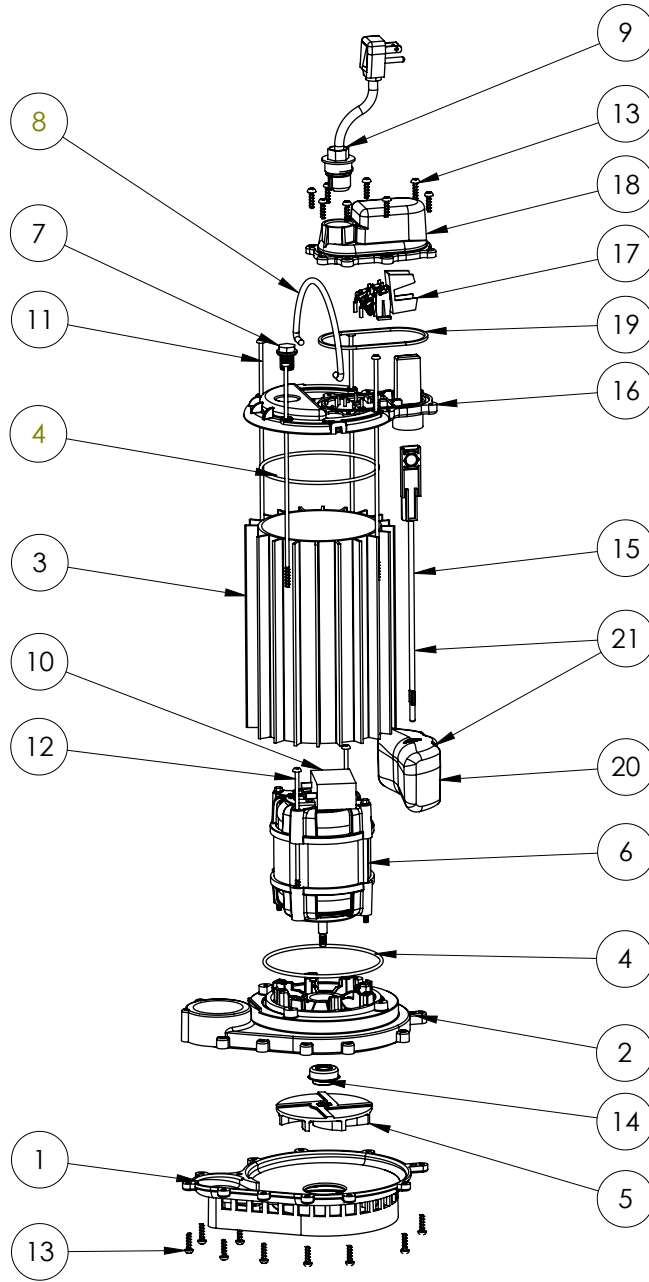

457 (B37)

457 (B37)

#	PART #	DESCRIPTION	QTY	Note
1	233600B	BASE WITH VOLUTE ASSEMBLY	1	
2	23310AB	MOTOR SUPPORT PLATE	1	[1]
3	23070AS	MOTOR HOUSING	1	[1]
4	2357000	O-RING	2	[1]
5	K001168	IMPELLER	1	
6	2418200	MOTOR	1	[1]
7	8089000	OIL PLUG, O-RING ASSEMBLY	1	
8	K001082	HANDLE	1	
9	K001010	POWER CORD, 115V, 10 FOOT CORD	1	
10	2453000	CAPACITOR	1	[1]
11	8147000	#10 x 8.4" STAINLESS STEEL SCREW	4	
12	8148000	#10 x 4-3/4" POLYFAST SCREW	2	
13	8104200	#10 HILO X 5/8" STAINLESS STEEL SCREW	20	
14	2309000	5/16 SHAFT SEAL	1	
15	2076000	VMF FLOAT ROD	1	
16	206500B	VMF MOTOR COVER, BLACK	1	
17	K001012	VMF SWITCH	1	
18	K001069	VMF SWITCH COVER, BLACK	1	
19	2072000	SEALRING, SWITCH COVER	1	
20	2362000	VMF FLOAT	1	[1]
21	K001050	VMF FLOAT AND ROD KIT	1	

PART NOTES:

[1] - Part requires factory authorized service. Contact Liberty Pumps at 1-800-543-2550