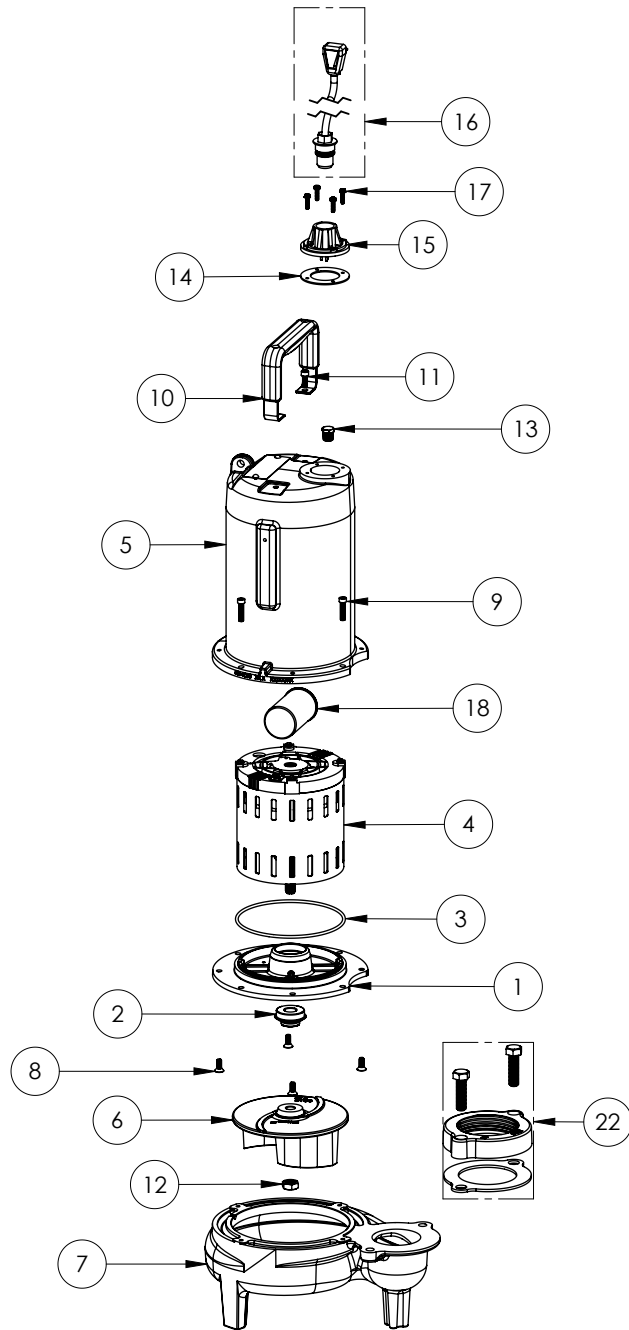

LE72M3

LE72M3 (B72)

Liberty  
Pumps

**LE72M3****LE72M3 (B72)**

#	PART #	DESCRIPTION	QTY	Note
1	53260BR	MOTOR SUPPORT PLATE	1	
2	K001717	KIT, 5/8 UNITIZED 5120000 AND LIP SEAL 5860000	1	
3	5617000	O-RING	1	
4	5333000	MOTOR	1	[1]
5	531400R	MOTOR COVER	1	[1]
6	5130000	IMPELLER, CAST IRON	1	
7	531500R	VOLUTE HOUSING	1	
8	8018000	1/4-20 x 5/8 SLOTTED FLAT HEAD BOLT	4	
9	8091000	1/4-20 x 1 HEX SOCKET HEAD BOLT	4	
10	3411200	HANDLE	1	
11	8103000	SCREW 1/4-20x5/8" HX SKT SS	2	
12	8046000	1/2-20 HEX STAINLESS STEEL JAM NUT	1	
13	50710A0	PIPE PLUG, 1/4" HEX HD BRASS NPTF	1	
14	5060000	CORD PLATE GASKET	1	
15	5014000	CORD PLATE	1	
16	K001058	POWER CORD, 10FT. 230V	1	
17	8064000	#8-32 x 5/8 HEX WASHER HEAD SCREW	4	
18	51190F0	CAPACITOR	1	
22	K001222	3" DISCHARGE KIT	1	

**PART NOTES:**

[1] - Part requires factory authorized service. Contact Liberty Pumps at 1-800-543-2550