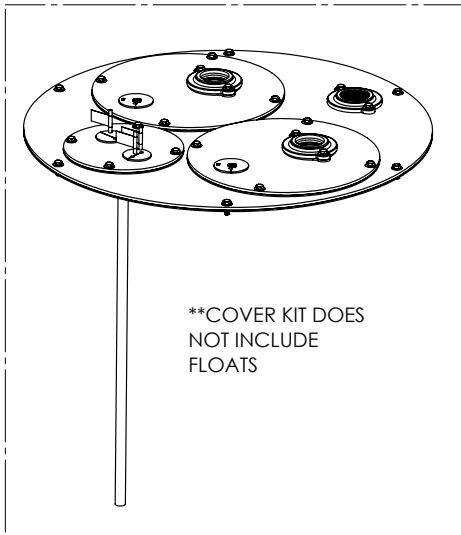

1100 SERIES

1102/LE71M-2 (B10)

**1100 SERIES****1102/LE71M-2 (B10)**

<b>#</b>	<b>PART #</b>	<b>DESCRIPTION</b>	<b>QTY</b>	<b>Note</b>
1	K001203	10" INSPECTION COVER WITH FLOAT TREE (FLOATS NOT INCLUDED)	1	
2	K001202	30" X 36" BASIN, WITH CAST IRON INLET HUB	1	
3	K001200	1100 COVER KIT 2" DISCH 2" VENT	1	
4	LE72M2	3/4 HP SEWAGE PUMP 208-230V 10' POWER CORD	2	
5	K001389	2" DISCHARGE FLANGE KIT	2	
6	K001390	2" VENT FLANGE KIT	1	
7	4508000	2 1/2" STOPPER - SINGLE 5/16" HOLE	2	
8	45480A0	SINGLE HOLE STOPPER	1	
9	45480B0	2" DOUBLE HOLE STOPPER	1	
10	45220C0	GASKET TAPE	1	
11	4068000	NIPPLE 2x36 PVC SCH 80	2	