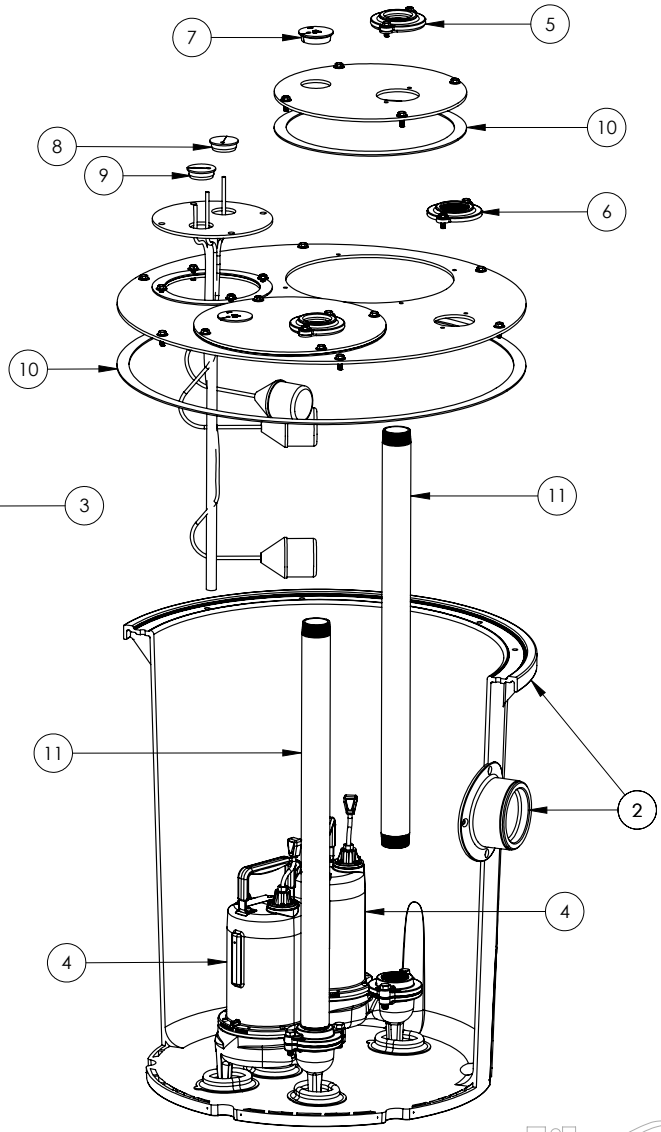

1100 SERIES

1102/LE71M-2 (B10)

**1100 SERIES****1102/LE71M-2 (B10)**

<b>#</b>	<b>PART #</b>	<b>DESCRIPTION</b>	<b>QTY</b>	<b>Note</b>
1	K001203	10" INSPECTION COVER WITH FLOAT TREE (FLOATS NOT INCLUDED)	1	
2	K001202	30" X 36" BASIN, WITH CAST IRON INLET HUB	1	
3	K001200	1100 COVER KIT 2" DISCH 2" VENT	1	
4	LE72M2	3/4 HP SEWAGE PUMP 208-230V 10' POWER CORD	2	
5	K001389	2" DISCHARGE FLANGE KIT	2	
6	K001390	2" VENT FLANGE KIT	1	
7	4508000	2 1/2" STOPPER - SINGLE 5/16" HOLE	2	
8	45480A0	SINGLE HOLE STOPPER	1	
9	45480B0	2" DOUBLE HOLE STOPPER	1	
10	45220C0	GASKET TAPE	1	
11	4068000	NIPPLE 2x36 PVC SCH 80	2	