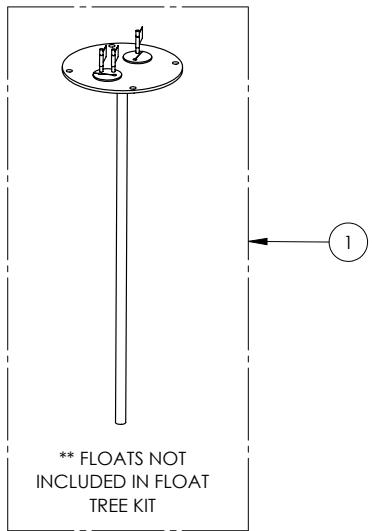

1100 SERIES

1102/LE71M-2 (B10)

**1100 SERIES****1102/LE71M-2 (B10)**

<b>#</b>	<b>PART #</b>	<b>DESCRIPTION</b>	<b>QTY</b>	<b>Note</b>
1	K001203	10" INSPECTION COVER WITH FLOAT TREE (FLOATS NOT INCLUDED)	1	
2	K001202	30" X 36" BASIN, WITH CAST IRON INLET HUB	1	
3	K001200	1100 COVER KIT 2" DISCH 2" VENT	1	
4	LE72M2	3/4 HP SEWAGE PUMP 208-230V 10' POWER CORD	2	
5	K001389	2" DISCHARGE FLANGE KIT	2	
6	K001390	2" VENT FLANGE KIT	1	
7	4508000	2 1/2" STOPPER - SINGLE 5/16" HOLE	2	
8	45480A0	SINGLE HOLE STOPPER	1	
9	45480B0	2" DOUBLE HOLE STOPPER	1	
10	45220C0	GASKET TAPE	1	
11	4068000	NIPPLE 2x36 PVC SCH 80	2	