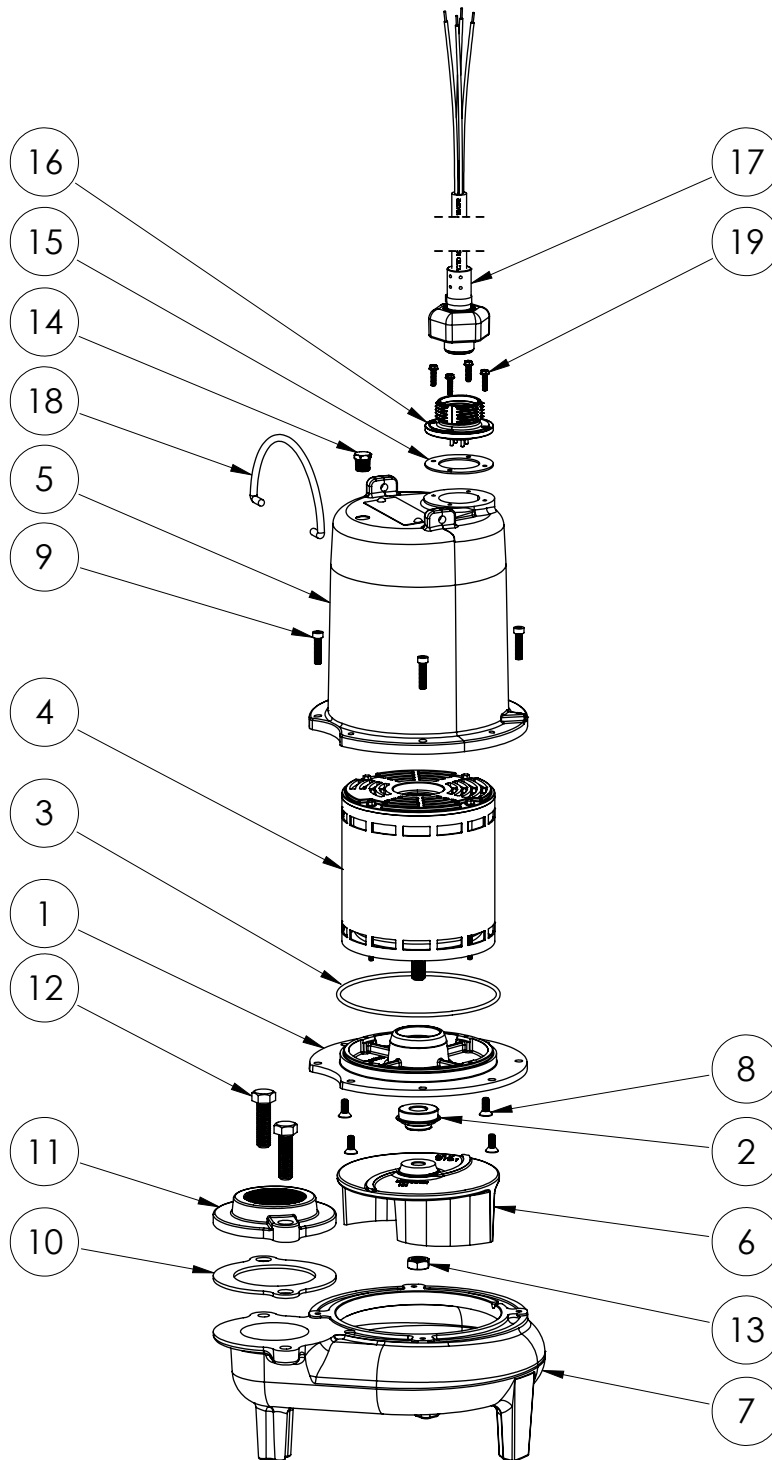

LE105M2-2 (B61)

LE105M2-2B61

LE105M2-2**LE105M2-2 (B61)**

#	PART #	DESCRIPTION	QTY	Note
1	532600R	MOTOR SUPPORT PLATE	1	
2	K001717	KIT, 5/8 UNITIZED 5120000 AND LIP SEAL 5860000	1	
3	5617000	O-RING	1	
4	5346000	MOTOR	1	
5	531400R	MOTOR COVER	1	[1]
6	K001486	5131000 IMPELLER KIT, INCLUDES 1/2" JAM NUT	1	
7	531500R	VOLUTE HOUSING	1	
8	8018000	1/4-20 x 5/8 SLOTTED FLAT HEAD BOLT	4	
9	8091000	1/4-20 x 1 HEX SOCKET HEAD BOLT	4	
10	5129000	FLANGE GASKET, FITS 2" OR 3"	1	
11	K001221	2" DISCHARGE KIT	1	
12	8037000	1/2-13 x 1-3/4 STAINLESS STEEL BOLT	2	
13	8046000	1/2-20 HEX STAINLESS STEEL JAM NUT	1	
14	5071000	BRASS OIL PLUG	1	
15	5060000	CORD PLATE GASKET	1	
16	5629000	CORDPLATE	1	
17	K001357	POWER CORD, 25FT	1	
18	K001095	STAINLESS STEEL HANDLE	1	
19	8064000	#8-32 x 5/8 HEX WASHER HEAD SCREW	4	

PART NOTES:

[1] - Part requires factory authorized service. Contact Liberty Pumps at 1-800-543-2550