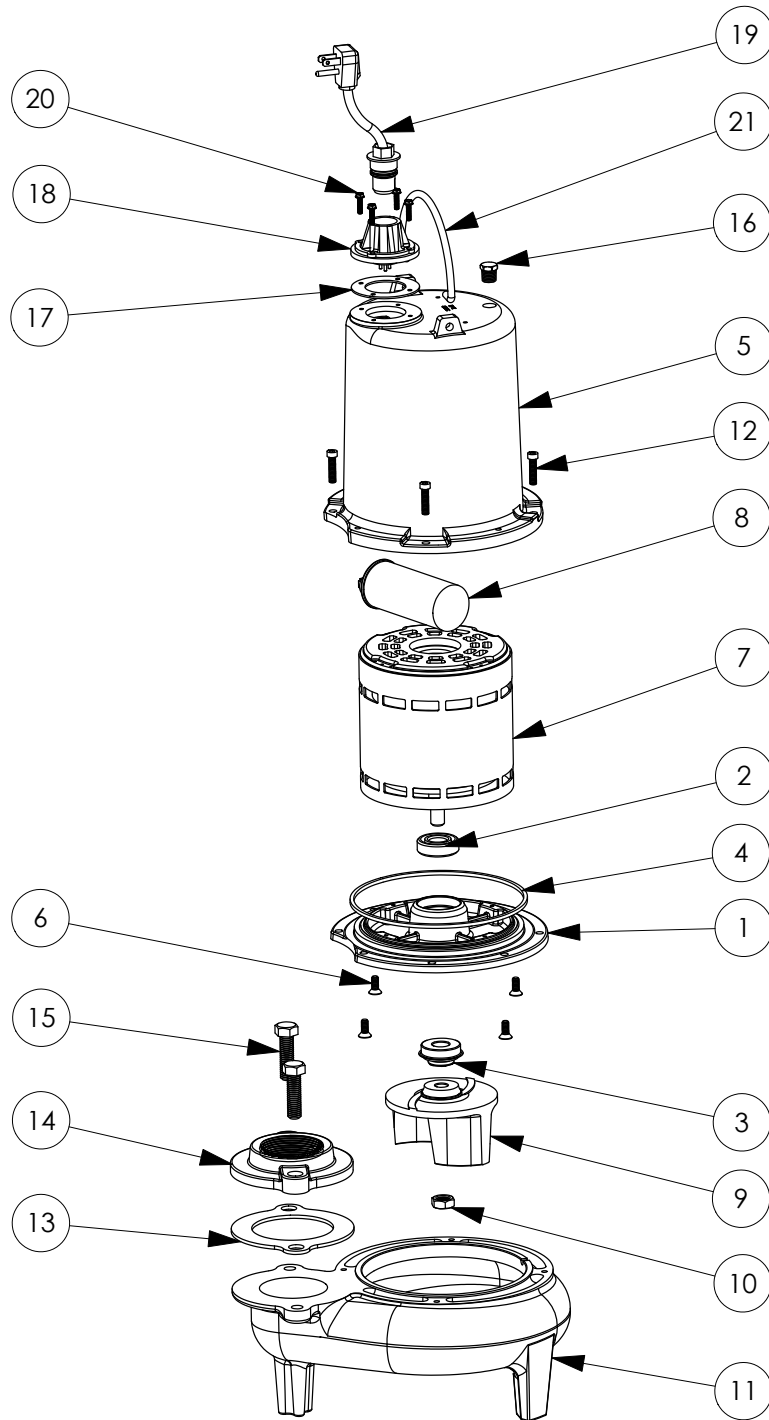

LEH102M2 (B10)

LEH102M2**LEH102M2 (B10)**

#	PART #	DESCRIPTION	QTY	Note
1	510100R	MOTOR SUPPORT PLATE	1	
2	5124000	BEARING	1	
3	K001717	KIT, 5/8 UNITIZED 5120000 AND LIP SEAL 5860000	1	
4	5107000	MOTOR COVER SEALRING	1	[1]
5	527700R	MOTOR COVER	1	
6	8018000	1/4-20 x 5/8 SLOTTED FLAT HEAD BOLT	4	
7	5339000	MOTOR	1	
8	5196000	CAPACITOR	1	
9	K001488	51300A0 IMPELLER KIT, INCLUDES 1/2" JAM NUT	1	
10	8046000	1/2-20 HEX STAINLESS STEEL JAM NUT	1	
11	510200R	VOLUTE HOUSING	1	
12	8091000	1/4-20 x 1 HEX SOCKET HEAD BOLT	4	
13	5129000	FLANGE GASKET, FITS 2" OR 3"	1	
14	K001221	2" DISCHARGE KIT	1	
15	8037000	1/2-13 x 1-3/4 STAINLESS STEEL BOLT	2	
16	5071000	BRASS OIL PLUG	1	
17	5060000	CORD PLATE GASKET	1	
18	5014000	CORD PLATE	1	
19	K001058	POWER CORD, 10FT. 230V	1	
20	8064000	#8-32 x 5/8 HEX WASHER HEAD SCREW	4	
21	K001095	STAINLESS STEEL HANDLE	1	

PART NOTES:

[1] - Part requires factory authorized service. Contact Liberty Pumps at 1-800-543-2550