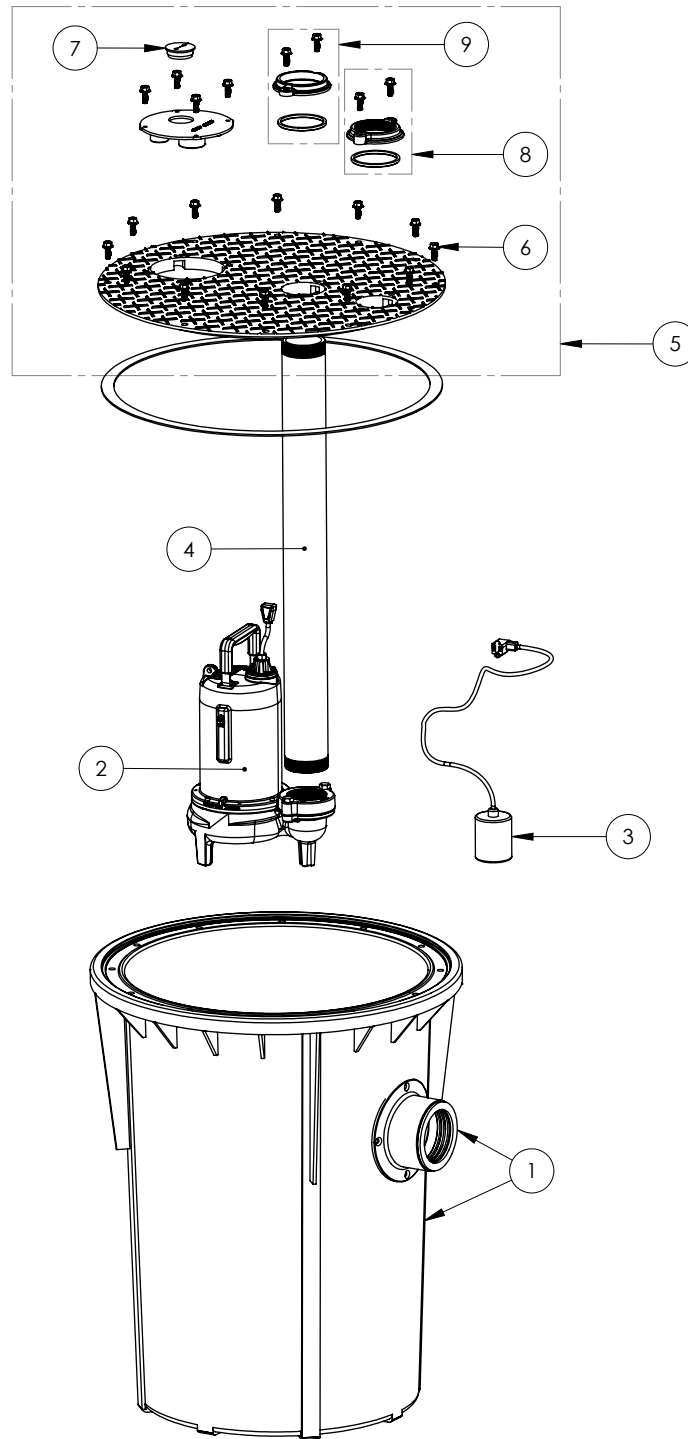

700 SERIES

703/LE72A-2 (B10)

700 SERIES**703/LE72A-2 (B10)**

#	PART #	DESCRIPTION	QTY	Note
1	K001199	700 SERIES TANK AND CAST IRON HUB KIT	1	
2	LE71M3-2	3/4 HP SEWAGE PUMP 115V, 25' POWER CORD	1	
3	K001431	61140B0 PUMP SWITCH, 25' 230V	1	
4	4067000	NIPPLE 3X36 SCH80 PVC	1	
5	K001218	SMPLX COVER 3X3X24	1	
6	1176000	SCREW FLANGE HEAD 3/8"-16	20	
7	45480B0	2" DOUBLE HOLE STOPPER	1	
8	K001392	3" VENT FLANGE KIT	1	
9	K001391	3" DISCHARGE FLANGE KIT	1	

703/LE72A-2 (B10)

703_LE72A-2 (B10)

PAGE