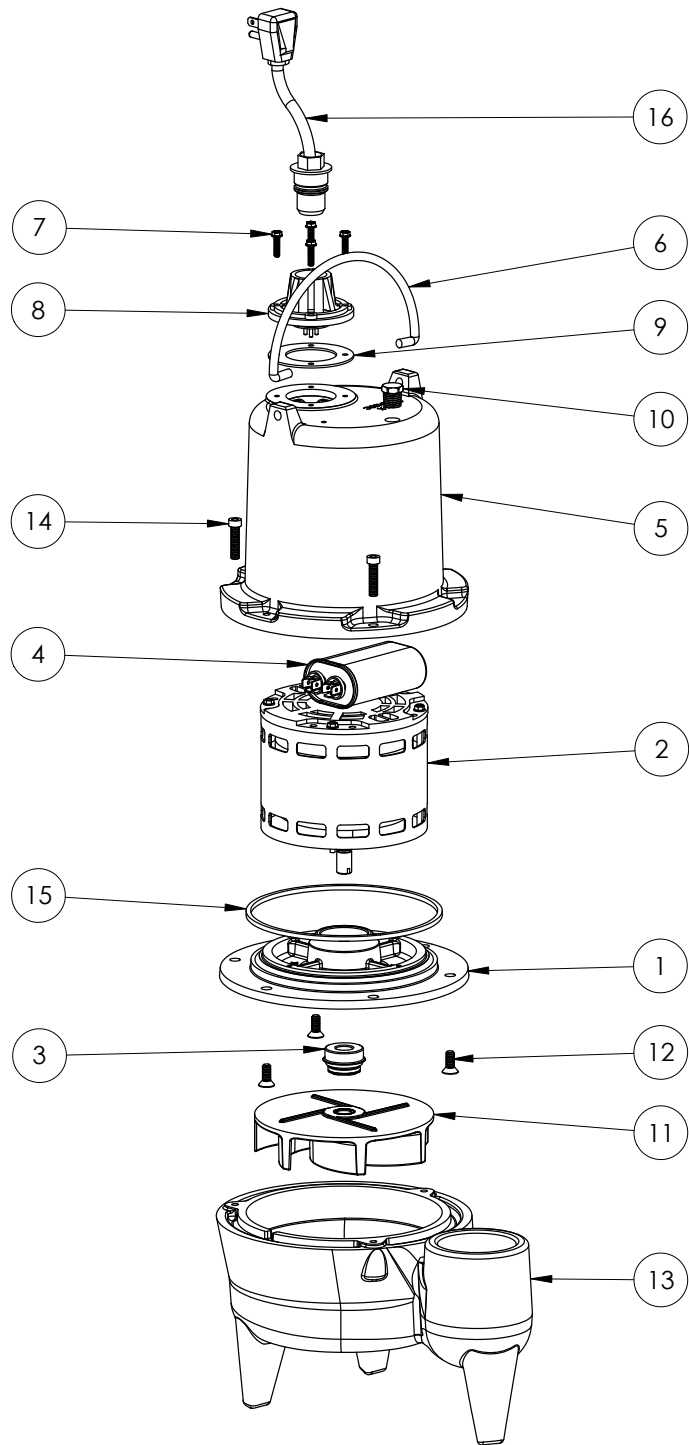

LE41M (B32)

LE41M**LE41M (B32)**

#	PART #	DESCRIPTION	QTY	Note
1	509200R	MOTOR SUPPORT PLATE	1	[1]
2	5197200	MOTOR .5HP WITH BALL BEARING	1	
3	50980A0	1/2 INCH UNITIZED SEAL	1	[1]
4	51930E0	CAPACITOR	1	
5	545000R	MOTOR COVER	1	
6	K001095	STAINLESS STEEL HANDLE	1	
7	8064000	#8-32 x 5/8 HEX WASHER HEAD SCREW	4	
8	5014000	CORD PLATE	1	
9	5060000	CORD PLATE GASKET	1	
10	5071000	BRASS OIL PLUG	1	
11	K001163	IMPELLER	1	
12	8018000	1/4-20 x 5/8 SLOTTED FLAT HEAD BOLT	3	
13	545200R	VOLUTE	1	[1]
14	8091000	1/4-20 x 1 HEX SOCKET HEAD BOLT	3	
15	5066000	SEALRING, MOTOR COVER, #254S	1	[1]
16	K001010	POWER CORD, 115V, 10 FOOT CORD	1	

PART NOTES:

[1] - Part requires factory authorized service. Contact Liberty Pumps at 1-800-543-2550