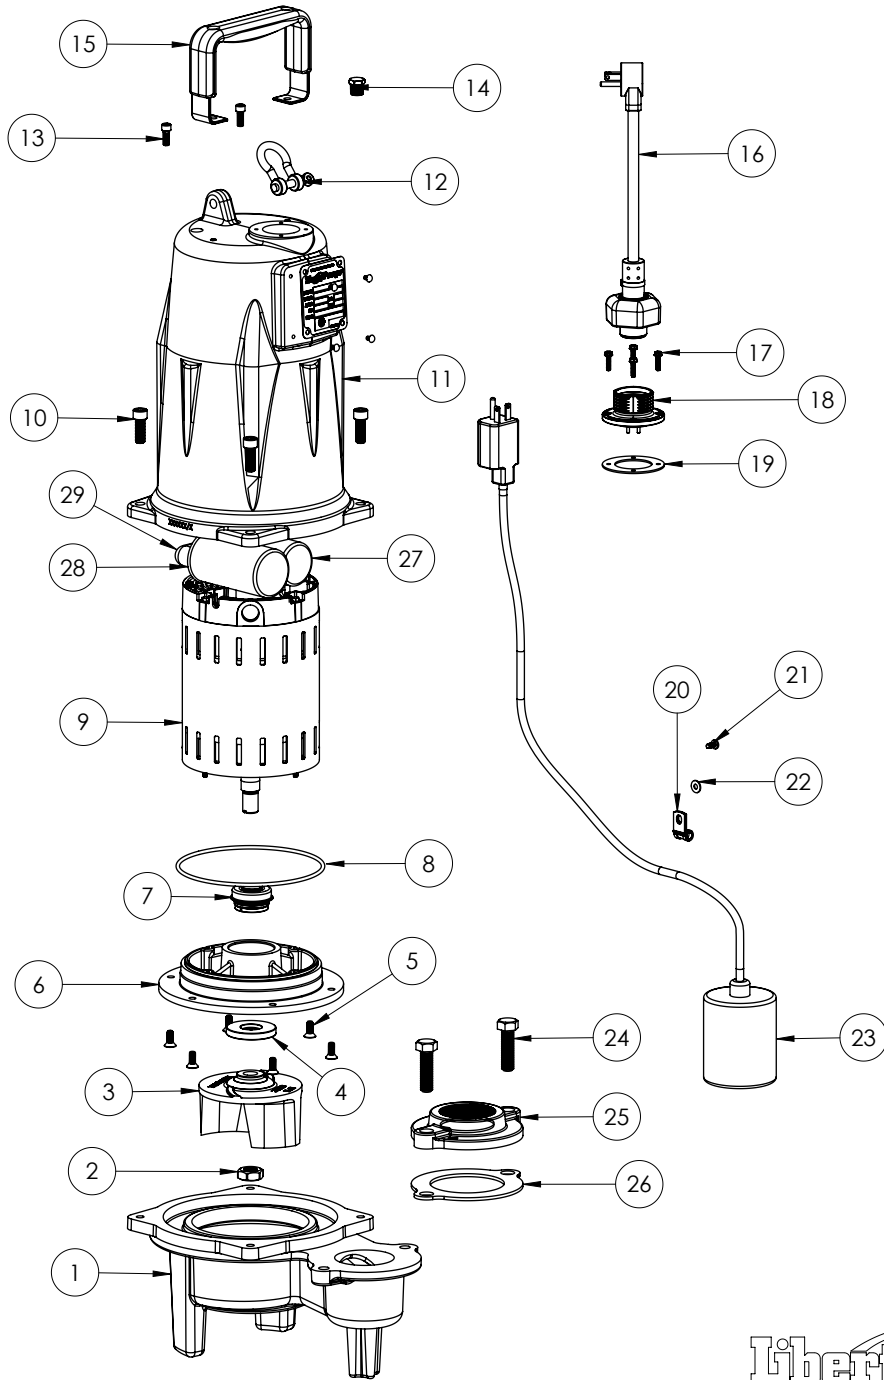

LEH152A2 (B67)

LEH152A2**LEH152A2 (B67)**

#	PART #	DESCRIPTION	QTY	Note
1	58730AR	LEH150 SERIES VOLUTE	1	
2	5887000	NUT, JAM, 5/8-18 HEX S.S.	1	
3	K001323	IMPELLER, CAST IRON, INCLUDES 5887000	1	
4	5618000	DOUBLE LIP SEAL	1	
5	8018000	1/4-20 x 5/8 SLOTTED FLAT HEAD BOLT	6	
6	5851000	MOTOR PLATE	1	
7	5633000	3/4" UNITIZED SHAFT SEAL	1	[1]
8	5617000	O-RING	1	
9	5883000	MOTOR 2HP 230V 1PH 2 POLE LEH (KIT, MTR REPLACE K001665)	1	[1]
10	5862000	BOLT, 3/8-16X1 SHCS SS	4	
11	5850000	MOTOR COVER	1	
12	5611000	SHACKLE	1	
13	8103000	SCREW 1/4-20x5/8" HX SKT SS	2	
14	50710A0	PIPE PLUG, 1/4" HEX HD BRASS NPTF	1	
15	5613000	HANDLE	1	
16	K001140	POWER CORD	1	
17	8064000	#8-32 x 5/8 HEX WASHER HEAD SCREW	4	
18	K001216	5619000, CORDPLATE	1	
19	5060000	CORD PLATE GASKET	1	
20	5630000	CABLE CLAMP S.S.	1	
21	8082000	#10-24 x 3/8 EPOXY LOCK SCREW	1	
22	8141000	WASHER, #10 X 1/2 SS	1	
23	K001136	SWITCH KIT	1	
24	8037000	1/2-13 x 1-3/4 STAINLESS STEEL BOLT	2	
25	K001221	2" DISCHARGE KIT	1	
26	5129000	FLANGE GASKET, FITS 2" OR 3"	1	
27	K001227	START CAPACITOR	1	
28	K001228	RUN CAPACITOR	1	
29	K001229	START SWITCH	1	

PART NOTES:

[1] - Part requires factory authorized service. Contact Liberty Pumps at 1-800-543-2550