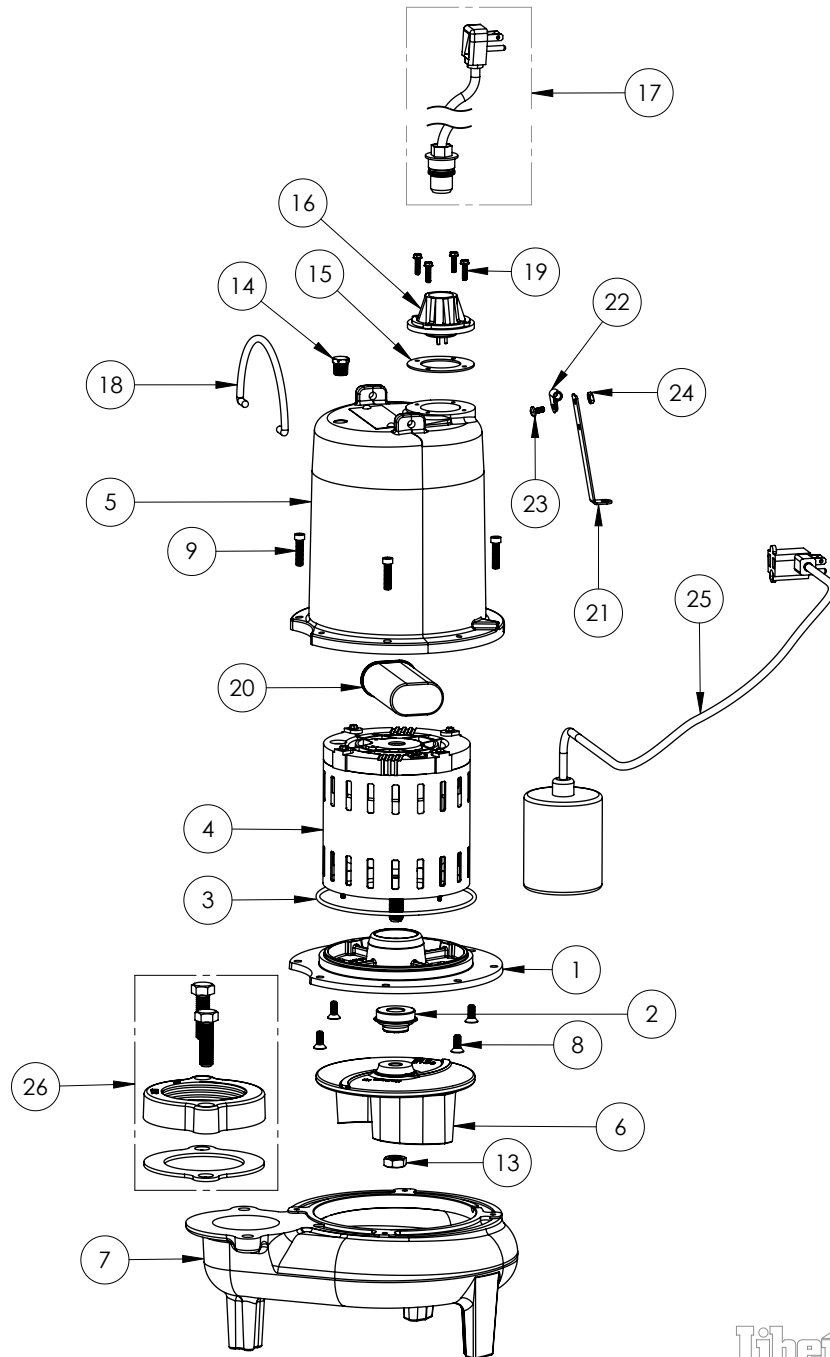

LE71A3-2 (B61)

LE71A3-2**LE71A3-2 (B61)**

#	PART #	DESCRIPTION	QTY	Note
1	532600R	MOTOR SUPPORT PLATE	1	
2	K001717	KIT, 5/8 UNITIZED 5120000 AND LIP SEAL 5860000	1	
3	5617000	O-RING	1	
4	5340000	MOTOR	1	
5	531400R	MOTOR COVER	1	[1]
6	5130000	IMPELLER, CAST IRON	1	
7	531500R	VOLUTE HOUSING	1	
8	8018000	1/4-20 x 5/8 SLOTTED FLAT HEAD BOLT	4	
9	8091000	1/4-20 x 1 HEX SOCKET HEAD BOLT	4	
13	8046000	1/2-20 HEX STAINLESS STEEL JAM NUT	1	
14	5071000	BRASS OIL PLUG	1	
15	5060000	CORD PLATE GASKET	1	
16	5014000	CORD PLATE	1	
17	K001008	POWER CORD, 115V, 25 FOOT CORD	1	
18	K001095	STAINLESS STEEL HANDLE	1	
19	8064000	#8-32 x 5/8 HEX WASHER HEAD SCREW	4	
20	51190F0	CAPACITOR	1	
21	5070000	FLOAT SWITCH SUPPORT	1	
22	8014000	CABLE CLAMP	1	
23	8082000	#10-24 x 3/8 EPOXY LOCK SCREW	1	
24	8002000	#10-24 STAINLESS STEEL HEX	1	
25	K001004	61130B0, 25' PUMP SWITCH KIT	1	
26	K001221	2" DISCHARGE KIT	1	

PART NOTES:

[1] - Part requires factory authorized service. Contact Liberty Pumps at 1-800-543-2550