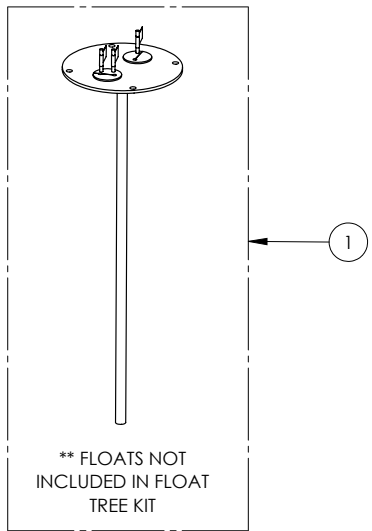

1100 SERIES

1102/LEH102M-2 (B10)

**1100 SERIES****1102/LEH102M-2 (B10)**

<b>#</b>	<b>PART #</b>	<b>DESCRIPTION</b>	<b>QTY</b>	<b>Note</b>
1	K001203	10" INSPECTION COVER WITH FLOAT TREE (FLOATS NOT INCLUDED)	1	
2	K001202	30" X 36" BASIN, WITH CAST IRON INLET HUB	1	
3	K001200	1100 COVER KIT 2" DISCH 2" VENT	1	
4	LEH102M2-2	1 HP SEWAGE PUMP 230V 25' POWER CORD	2	
5	K001389	2" DISCHARGE FLANGE KIT	2	
6	K001390	2" VENT FLANGE KIT	1	
7	4508000	2 1/2" STOPPER - SINGLE 5/16" HOLE	2	
8	45480A0	SINGLE HOLE STOPPER	1	
9	45480B0	2" DOUBLE HOLE STOPPER	1	
10	45220C0	GASKET TAPE	1	
11	4068000	NIPPLE 2x36 PVC SCH 80	2	