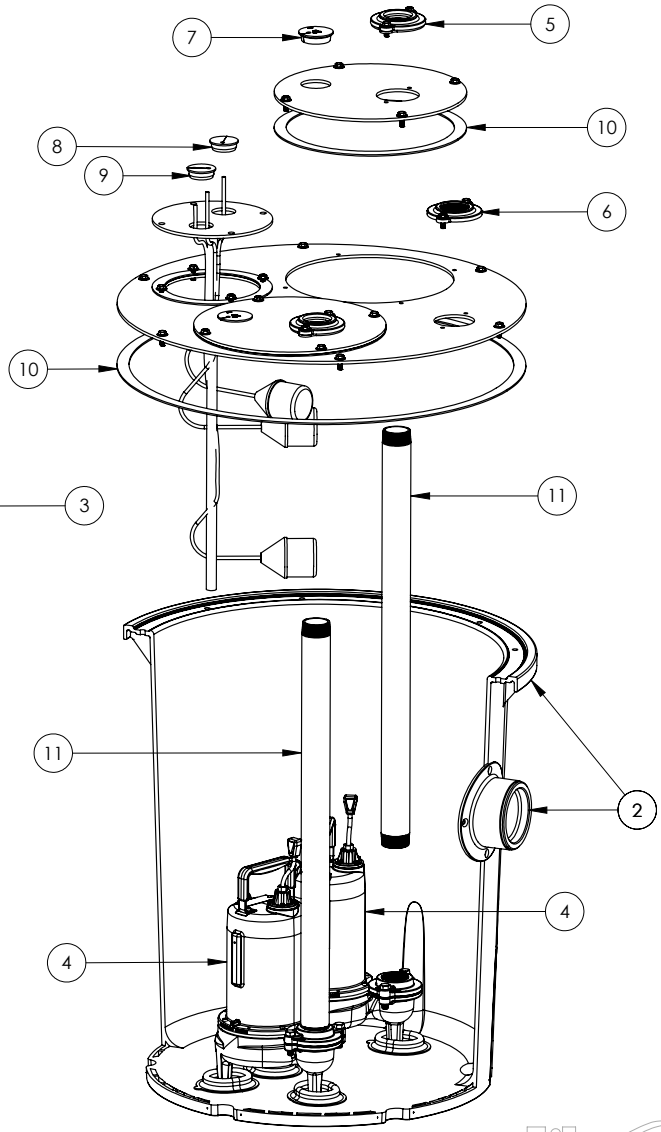

1100 SERIES

1102/LEH102M-2 (B10)

**1100 SERIES****1102/LEH102M-2 (B10)**

<b>#</b>	<b>PART #</b>	<b>DESCRIPTION</b>	<b>QTY</b>	<b>Note</b>
1	K001203	10" INSPECTION COVER WITH FLOAT TREE (FLOATS NOT INCLUDED)	1	
2	K001202	30" X 36" BASIN, WITH CAST IRON INLET HUB	1	
3	K001200	1100 COVER KIT 2" DISCH 2" VENT	1	
4	LEH102M2-2	1 HP SEWAGE PUMP 230V 25' POWER CORD	2	
5	K001389	2" DISCHARGE FLANGE KIT	2	
6	K001390	2" VENT FLANGE KIT	1	
7	4508000	2 1/2" STOPPER - SINGLE 5/16" HOLE	2	
8	45480A0	SINGLE HOLE STOPPER	1	
9	45480B0	2" DOUBLE HOLE STOPPER	1	
10	45220C0	GASKET TAPE	1	
11	4068000	NIPPLE 2x36 PVC SCH 80	2	