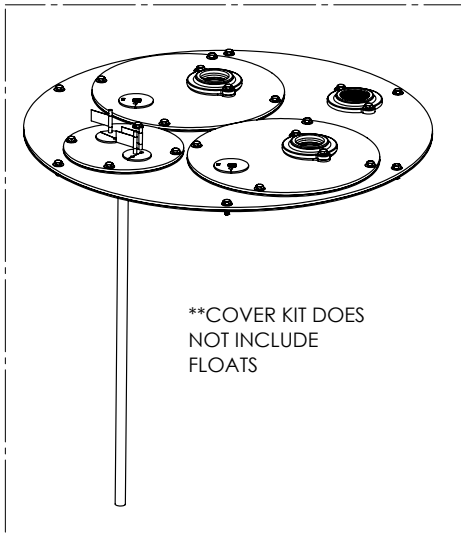

1100 SERIES

1102/LEH102M-2 (B10)

**1100 SERIES****1102/LEH102M-2 (B10)**

<b>#</b>	<b>PART #</b>	<b>DESCRIPTION</b>	<b>QTY</b>	<b>Note</b>
1	K001203	10" INSPECTION COVER WITH FLOAT TREE (FLOATS NOT INCLUDED)	1	
2	K001202	30" X 36" BASIN, WITH CAST IRON INLET HUB	1	
3	K001200	1100 COVER KIT 2" DISCH 2" VENT	1	
4	LEH102M2-2	1 HP SEWAGE PUMP 230V 25' POWER CORD	2	
5	K001389	2" DISCHARGE FLANGE KIT	2	
6	K001390	2" VENT FLANGE KIT	1	
7	4508000	2 1/2" STOPPER - SINGLE 5/16" HOLE	2	
8	45480A0	SINGLE HOLE STOPPER	1	
9	45480B0	2" DOUBLE HOLE STOPPER	1	
10	45220C0	GASKET TAPE	1	
11	4068000	NIPPLE 2x36 PVC SCH 80	2	