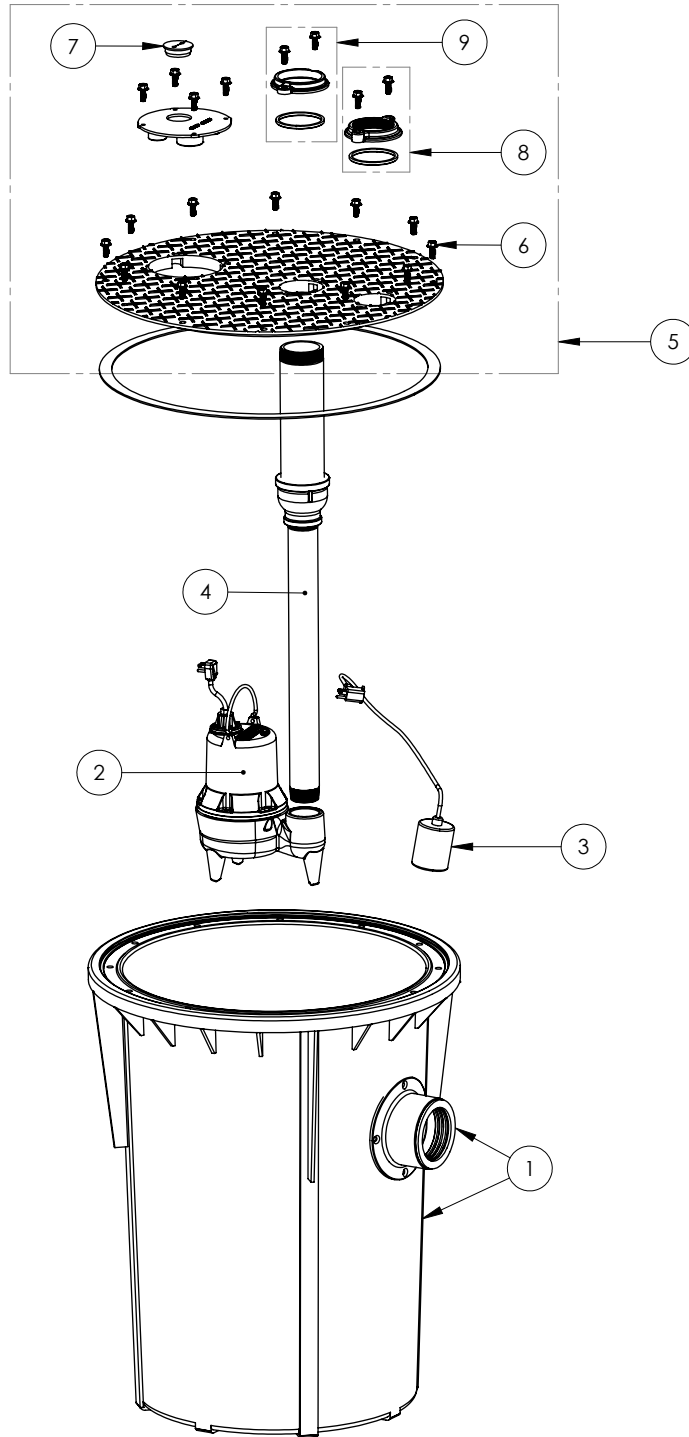

700 SERIES

703/LE51A (B10)

700 SERIES**703/LE51A (B10)**

#	PART #	DESCRIPTION	QTY	Note
1	K001199	700 SERIES TANK AND CAST IRON HUB KIT	1	
2	LE51A	1/2 HP 2" SOLIDS HANDLING SEWAGE PUMP	1	
3	K001001	PUMP SWITCH KIT, INCLUDES MOUNTING HARDWARE	1	
4	50990A0	PIPE ASSEMBLY 2X3" 1100/700	1	
5	K001218	SMPLX COVER 3X3X24	1	
6	1176000	SCREW FLANGE HEAD 3/8"-16	20	
7	45480B0	2" DOUBLE HOLE STOPPER	1	
8	K001392	3" VENT FLANGE KIT	1	
9	K001391	3" DISCHARGE FLANGE KIT	1	

703/LE51A (B10)

703_LE51A (B10)

PAGE