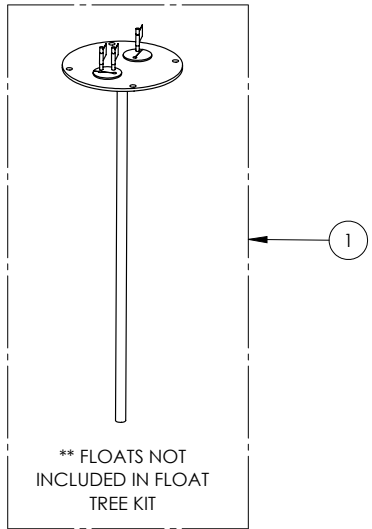

1100 SERIES

1102/LE41M (B10)

Liberty  
Pumps

**1100 SERIES****1102/LE41M (B10)**

<b>#</b>	<b>PART #</b>	<b>DESCRIPTION</b>	<b>QTY</b>	<b>Note</b>
1	K001203	10" INSPECTION COVER WITH FLOAT TREE (FLOATS NOT INCLUDED)	1	
2	K001202	30" X 36" BASIN, WITH CAST IRON INLET HUB	1	
3	K001200	1100 COVER KIT 2" DISCH 2" VENT	1	
4	LE41M	4/10 HP SEWAGE PUMP 115V, 10' POWER CORD	2	
5	K001389	2" DISCHARGE FLANGE KIT	2	
6	K001390	2" VENT FLANGE KIT	1	
7	4508000	2 1/2" STOPPER - SINGLE 5/16" HOLE	2	
8	45480A0	SINGLE HOLE STOPPER	1	
9	45480B0	2" DOUBLE HOLE STOPPER	1	
10	45220C0	GASKET TAPE	1	
11	4068000	NIPPLE 2x36 PVC SCH 80	2	

---

**1102/LE41M (B10)**

1102-LE41M\_B10-A

PAGE