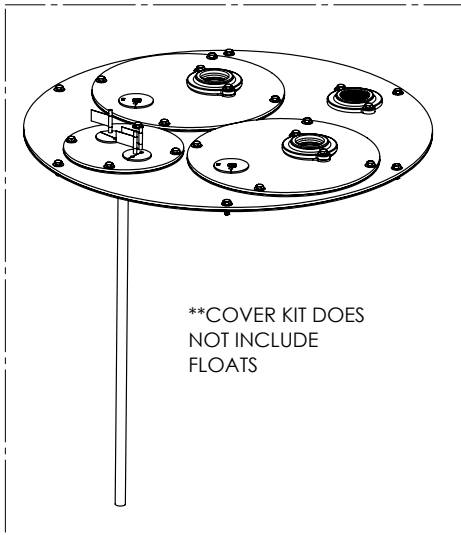

1100 SERIES

1102/LE41M (B10)

Liberty  
Pumps

**1100 SERIES****1102/LE41M (B10)**

<b>#</b>	<b>PART #</b>	<b>DESCRIPTION</b>	<b>QTY</b>	<b>Note</b>
1	K001203	10" INSPECTION COVER WITH FLOAT TREE (FLOATS NOT INCLUDED)	1	
2	K001202	30" X 36" BASIN, WITH CAST IRON INLET HUB	1	
3	K001200	1100 COVER KIT 2" DISCH 2" VENT	1	
4	LE41M	4/10 HP SEWAGE PUMP 115V, 10' POWER CORD	2	
5	K001389	2" DISCHARGE FLANGE KIT	2	
6	K001390	2" VENT FLANGE KIT	1	
7	4508000	2 1/2" STOPPER - SINGLE 5/16" HOLE	2	
8	45480A0	SINGLE HOLE STOPPER	1	
9	45480B0	2" DOUBLE HOLE STOPPER	1	
10	45220C0	GASKET TAPE	1	
11	4068000	NIPPLE 2x36 PVC SCH 80	2	

---

**1102/LE41M (B10)**

1102-LE41M\_B10-A

PAGE