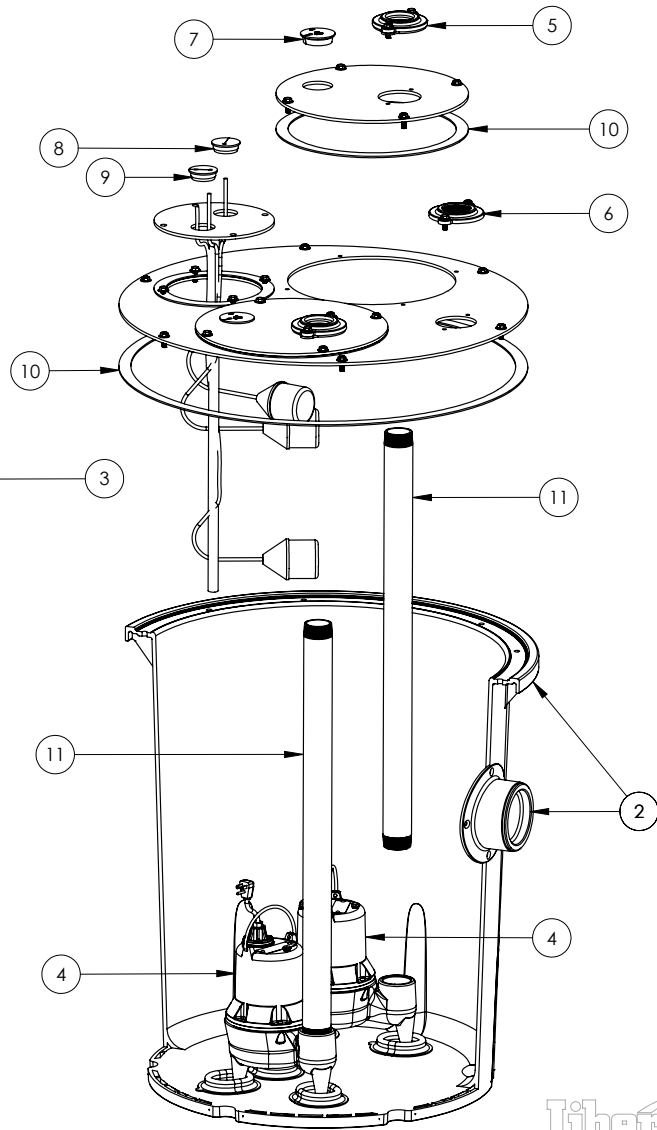

1100 SERIES

1102/LE41M (B10)

Liberty  
Pumps

**1100 SERIES****1102/LE41M (B10)**

<b>#</b>	<b>PART #</b>	<b>DESCRIPTION</b>	<b>QTY</b>	<b>Note</b>
1	K001203	10" INSPECTION COVER WITH FLOAT TREE (FLOATS NOT INCLUDED)	1	
2	K001202	30" X 36" BASIN, WITH CAST IRON INLET HUB	1	
3	K001200	1100 COVER KIT 2" DISCH 2" VENT	1	
4	LE41M	4/10 HP SEWAGE PUMP 115V, 10' POWER CORD	2	
5	K001389	2" DISCHARGE FLANGE KIT	2	
6	K001390	2" VENT FLANGE KIT	1	
7	4508000	2 1/2" STOPPER - SINGLE 5/16" HOLE	2	
8	45480A0	SINGLE HOLE STOPPER	1	
9	45480B0	2" DOUBLE HOLE STOPPER	1	
10	45220C0	GASKET TAPE	1	
11	4068000	NIPPLE 2x36 PVC SCH 80	2	

---

**1102/LE41M (B10)**

1102-LE41M\_B10-A

PAGE