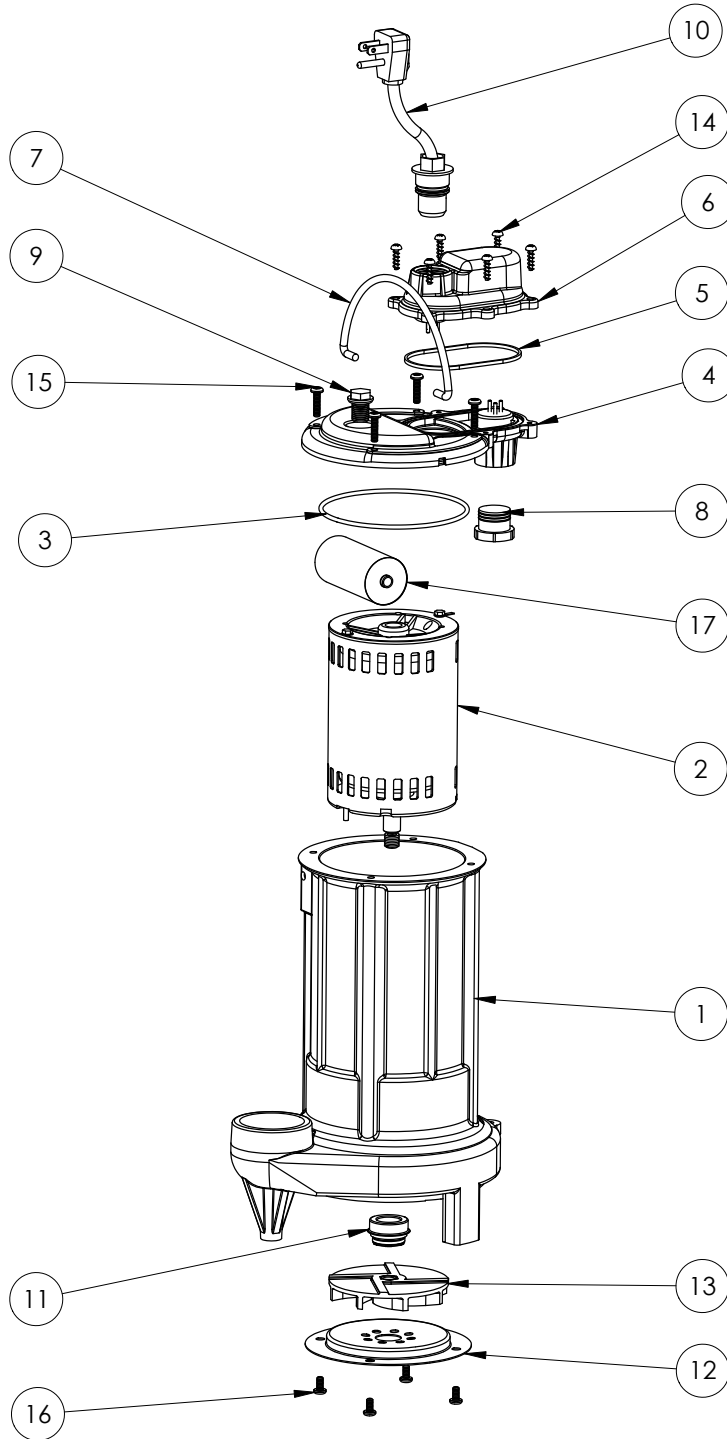

280HV

280HV (B10)

280HV**280HV (B10)**

#	PART #	DESCRIPTION	QTY	Note
1	25160AG	CAST IRON HOUSING WITH HOLE	1	
2	2522000	MOTOR, .5HP 230V	1	[1]
3	2357000	O-RING	1	[1]
4	240600G	MOTOR COVER, GREY	1	
5	K001046	SEALRING, CHAMBER COVER	1	
6	240700G	CHAMBER COVER, GREY	1	
7	K001082	HANDLE	1	
8	8105000	PROTECTIVE CAP	1	
9	8089000	OIL PLUG, O-RING ASSEMBLY	1	
10	K001058	POWER CORD, 10FT. 230V	1	
11	5098000	1/2 INCH UNITIZED SEAL	1	
12	2414000	280 SERIES STAMPING INLET	1	
13	K001091	280 SERIES IMPELLER KIT	1	
14	8104200	#10 HILO X 5/8" STAINLESS STEEL SCREW	6	
15	8072000	#10 - 24 x 3/4" SCREW	4	
16	8092000	#10 - 24 x 3/8" SCREW	4	
17	2521000	CAPACITOR	1	

PART NOTES:

[1] - Part requires factory authorized service. Contact Liberty Pumps at 1-800-543-2550