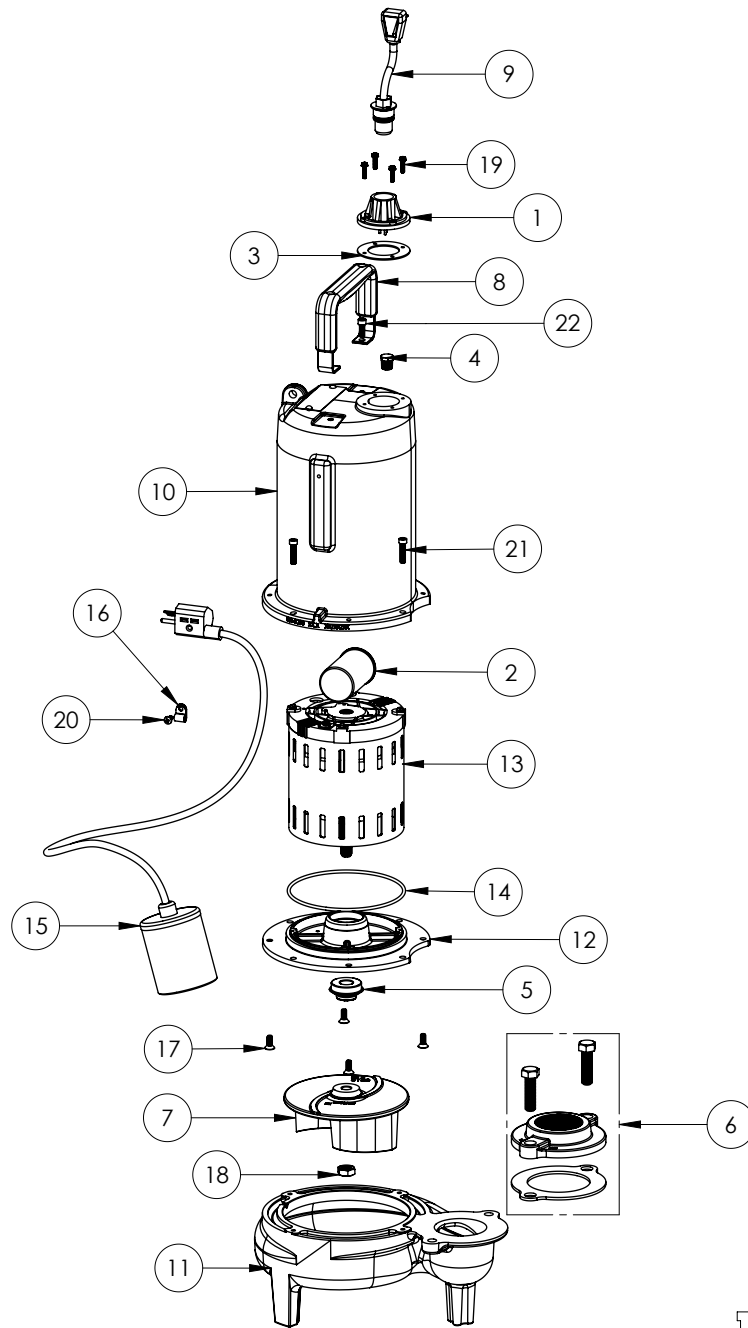

LE102A2-3 (B71)

LE102A2-3 (B71)

#	PART #	DESCRIPTION	QTY	Note
1	K001216	5619000, CORDPLATE	1	
2	51190F0	CAPACITOR	1	
3	5060000	CORD PLATE GASKET	1	
4	5071000	BRASS OIL PLUG	1	
5	K001717	KIT, 5/8 UNITIZED 5120000 AND LIP SEAL 5860000	1	
6	K001221	2" DISCHARGE KIT	1	
7	K001486	5131000 IMPELLER KIT, INCLUDES 1/2" JAM NUT	1	
8	3411200	HANDLE	1	
9	K001356	POWER CORD, 35FT.	1	
10	531400R	MOTOR COVER	1	[1]
11	531500R	VOLUTE HOUSING	1	
12	53260AR	MOTOR PLATE	1	
13	5343200	MOTOR 1HP 230V ADDFULL (KIT, MTR REPLACE K001820)	1	
14	5617000	O-RING	1	
15	K001444	61290C0, 230V 35' SWITCH, INCLUDES CLAMP AND SCREW	1	
16	8014000	CABLE CLAMP	1	
17	8018000	1/4-20 x 5/8 SLOTTED FLAT HEAD BOLT	4	
18	8046000	1/2-20 HEX STAINLESS STEEL JAM NUT	1	
19	8064000	#8-32 x 5/8 HEX WASHER HEAD SCREW	4	
20	8082000	#10-24 x 3/8 EPOXY LOCK SCREW	1	
21	8091000	1/4-20 x 1 HEX SOCKET HEAD BOLT	4	
22	8103000	SCREW 1/4-20x5/8" HX SKT SS	2	

PART NOTES:

[1] - Part requires factory authorized service. Contact Liberty Pumps at 1-800-543-2550