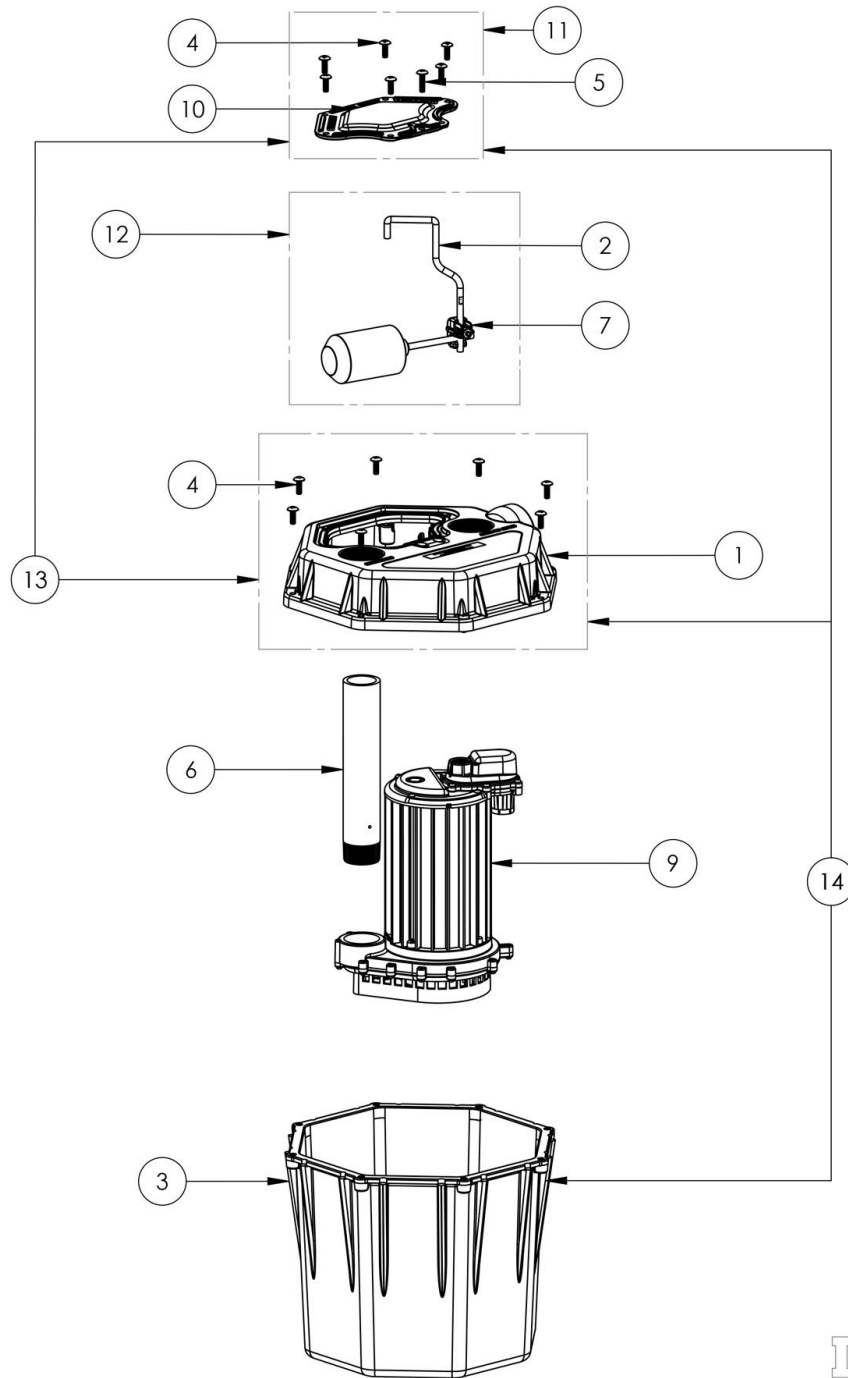

405HV (B35)

405HV**405HV (B35)**

#	PART #	DESCRIPTION	QTY	Note
1	53230BG	405 COVER	1	
2	5360000	404/405 QUICK TREE FLOAT ROD	1	
3	K001157	405 TANK	1	
4	8156000	TRUSS HD, 1/4-20X3/4 18-8 SCREW	14	
5	8157000	TRUSS HD 1/4-20 X 1 18-8 SCREW	1	
6	40500B0	PIPE NIPPLE, PVC SCH 80 x 9 5/8 IN LG, TOE	1	
7	5045000	FLOAT SUPPORT CLAMP 10-24	1	
9	K001160	REPLACEMENT PUMP, INCLUDES PIPE NIPPLE	1	
10	532400B	ACCESS COVER	1	[1]
11	K001151	ACCESS COVER KIT, INCLUDES HARDWARE	1	
12	K001161	SWITCH TREE KIT	1	
13	K001156	COVER KIT, INCLUDES ACCESS COVER AND HARDWARE	1	
14	K001189	TANK, COVER, ACCESS COVER AND HARDWARE	1	

PART NOTES:

[1] - Part requires factory authorized service. Contact Liberty Pumps at 1-800-543-2550