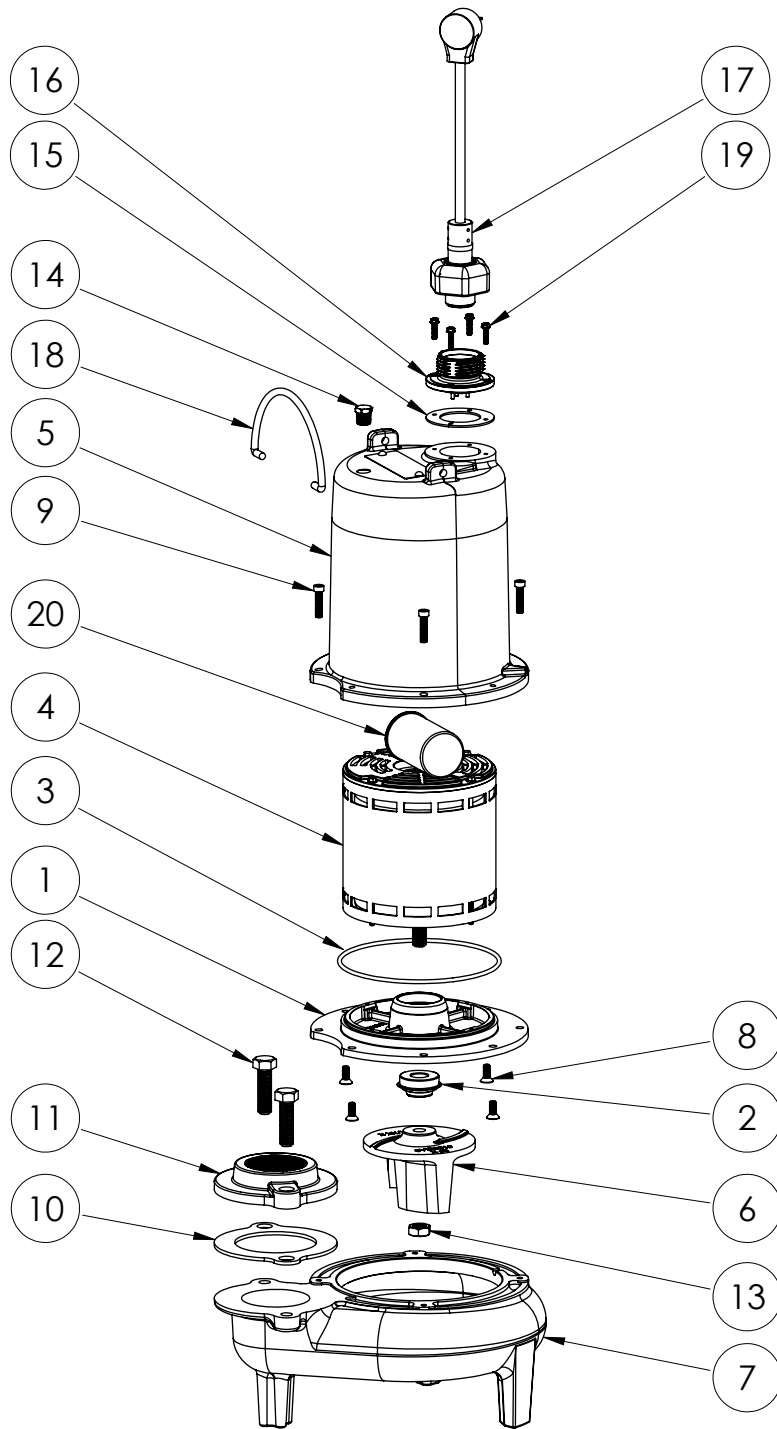

LEH102M2 (B61)

LEH102M2B61

LEH102M2**LEH102M2 (B61)**

#	PART #	DESCRIPTION	QTY	Note
1	532600R	MOTOR SUPPORT PLATE	1	
2	K001717	KIT, 5/8 UNITIZED 5120000 AND LIP SEAL 5860000	1	
3	5617000	O-RING	1	
4	5339000	MOTOR	1	
5	531400R	MOTOR COVER	1	[1]
6	K001488	51300A0 IMPELLER KIT, INCLUDES 1/2" JAM NUT	1	
7	531500R	VOLUTE HOUSING	1	
8	8018000	1/4-20 x 5/8 SLOTTED FLAT HEAD BOLT	4	
9	8091000	1/4-20 x 1 HEX SOCKET HEAD BOLT	4	
10	5129000	FLANGE GASKET, FITS 2" OR 3"	1	
11	K001221	2" DISCHARGE KIT	1	
12	8037000	1/2-13 x 1-3/4 STAINLESS STEEL BOLT	2	
13	8046000	1/2-20 HEX STAINLESS STEEL JAM NUT	1	
14	5071000	BRASS OIL PLUG	1	
15	5060000	CORD PLATE GASKET	1	
16	K001216	5619000, CORDPLATE	1	
17	K001196	POWER CORD, 230V, 10 FOOT CORD	1	
18	K001095	STAINLESS STEEL HANDLE	1	
19	8064000	#8-32 x 5/8 HEX WASHER HEAD SCREW	4	
20	51960A0	CAPACITOR	1	

PART NOTES:

[1] - Part requires factory authorized service. Contact Liberty Pumps at 1-800-543-2550