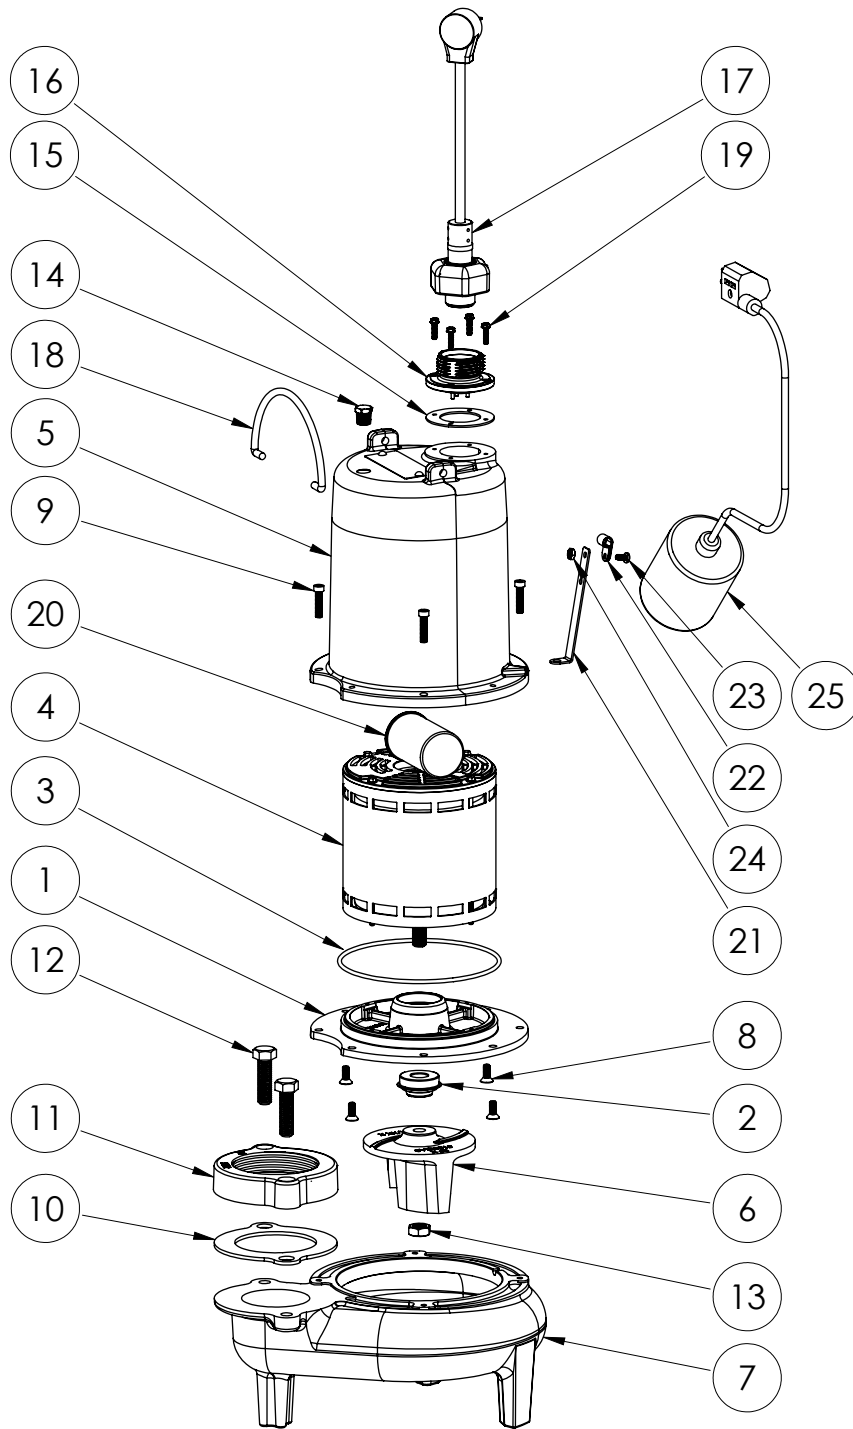

LEH102A3-2 (B61)

LEH102A3-2B61

LEH102A3-2**LEH102A3-2 (B61)**

#	PART #	DESCRIPTION	QTY	Note
1	532600R	MOTOR SUPPORT PLATE	1	
2	K001717	KIT, 5/8 UNITIZED 5120000 AND LIP SEAL 5860000	1	
3	5617000	O-RING	1	
4	5339000	MOTOR	1	
5	531400R	MOTOR COVER	1	[1]
6	K001488	51300A0 IMPELLER KIT, INCLUDES 1/2" JAM NUT	1	
7	531500R	VOLUTE HOUSING	1	
8	8018000	1/4-20 x 5/8 SLOTTED FLAT HEAD BOLT	4	
9	8091000	1/4-20 x 1 HEX SOCKET HEAD BOLT	4	
10	5129000	FLANGE GASKET, FITS 2" OR 3"	1	
11	K001222	3" DISCHARGE KIT	1	
12	8037000	1/2-13 x 1-3/4 STAINLESS STEEL BOLT	2	
13	8046000	1/2-20 HEX STAINLESS STEEL JAM NUT	1	
14	5071000	BRASS OIL PLUG	1	
15	5060000	CORD PLATE GASKET	1	
16	K001216	5619000, CORDPLATE	1	
17	K001197	POWER CORD, 230V, 25 FOOT CORD	1	
18	K001095	STAINLESS STEEL HANDLE	1	
19	8064000	#8-32 x 5/8 HEX WASHER HEAD SCREW	4	
20	51960A0	CAPACITOR	1	
21	5070000	FLOAT SWITCH SUPPORT	1	
22	8067000	CABLE CLAMP	1	
23	8082000	#10-24 x 3/8 EPOXY LOCK SCREW	1	
24	8002000	#10-24 STAINLESS STEEL HEX	1	
25	K001066	FLOAT SWITCH, 230V, 25 FOOT CORD	1	

PART NOTES:

[1] - Part requires factory authorized service. Contact Liberty Pumps at 1-800-543-2550