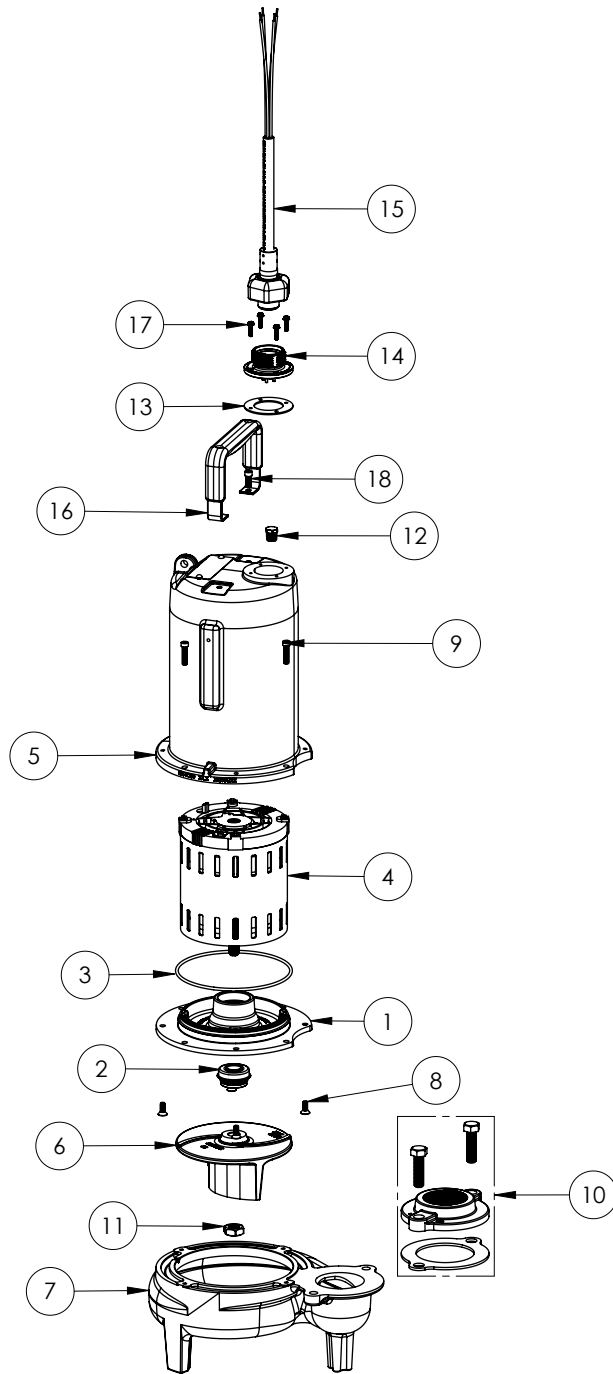

LE105M2-3 (B72)

LE105M2-3**LE105M2-3 (B72)**

#	PART #	DESCRIPTION	QTY	Note
1	53260BR	MOTOR SUPPORT PLATE	1	
2	K001717	KIT, 5/8 UNITIZED 5120000 AND LIP SEAL 5860000	1	
3	5617000	O-RING	1	
4	5334000	MOTOR LE105 3PHASE	1	
5	531400R	MOTOR COVER	1	[1]
6	K001486	5131000 IMPELLER KIT, INCLUDES 1/2" JAM NUT	1	
7	531500R	VOLUTE HOUSING	1	
8	8018000	1/4-20 x 5/8 SLOTTED FLAT HEAD BOLT	4	
9	8091000	1/4-20 x 1 HEX SOCKET HEAD BOLT	4	
10	K001221	2" DISCHARGE KIT	1	
11	8046000	1/2-20 HEX STAINLESS STEEL JAM NUT	1	
12	5071000	BRASS OIL PLUG	1	
13	5060000	CORD PLATE GASKET	1	
14	5629000	CORDPLATE	1	
15	K001424	3PH POWER CORD ASSY KIT 35FT	1	
16	3411200	HANDLE	1	
17	8064000	#8-32 x 5/8 HEX WASHER HEAD SCREW	4	
18	8103000	SCREW 1/4-20x5/8" HX SKT SS	2	

PART NOTES:

[1] - Part requires factory authorized service. Contact Liberty Pumps at 1-800-543-2550