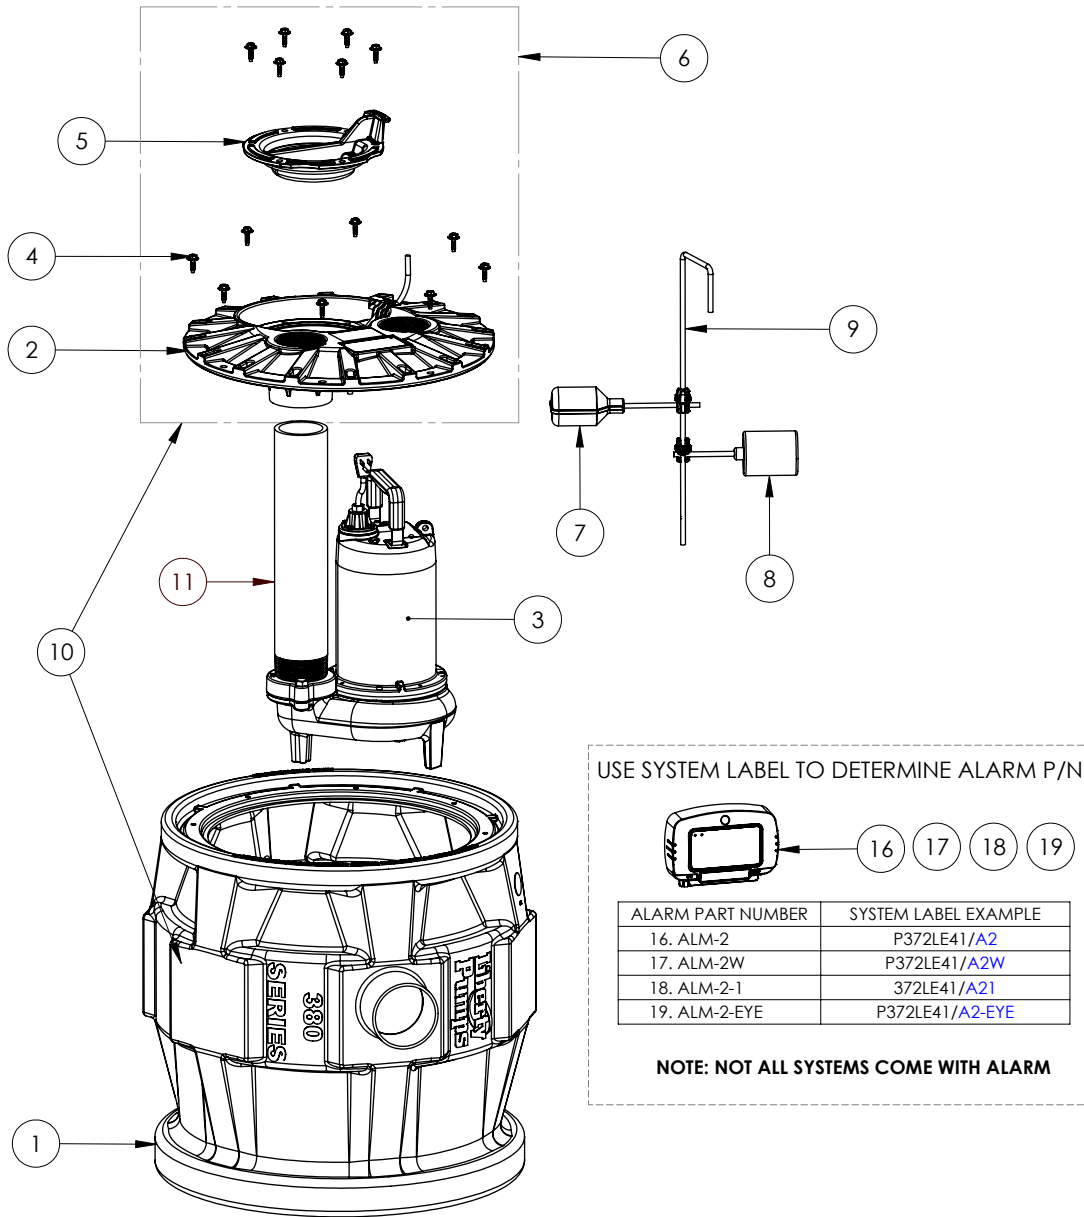

P383LE72 (B94)

P383LE72

P383LE72 (B94)

#	PART #	DESCRIPTION	QTY	Note
1	K001110	PRO380 SERIES 24" BASIN	1	
2	50350A0	3X3 COVER, 8 BOLTS, FOR PVC PIPE	1	
3	LE72M3	3/4 HP SEWAGE PUMP 208-230V, 10' POWER CORD	1	
4	K001162	COVER HARDWARE, WASHER HEAD HEX SCREWS 14 INCLUDED IN KIT	1	
5	K001233	INSPECTION COVER, INCLUDES MOUNTING SCREWS (6)	1	
6	K001102	3X3 COVER ASSEMBLY	1	
7	Pro Series Alarm switch (B94)	REPLACEMENT SWITCH BASED ON SYSTEM LABEL	1	[1]
8	K001019	61140A0 PUMP SWITCH, 10' 230V, INCLUDES MOUNTING HARDWARE	1	
9	K001123	QUICKTREE KIT, ROD & CLAMPS ONLY	1	
10	K001130	P383 TANK AND 3 COVER ASSEMBLY	1	
11	40660B0	3" SCH80 PVC PIPE FOR 24" TANK, 17-1/8" LONG	1	
16	ALM-2	ALARM 115V SWT-ACTV 20'	1	
17	ALM-2W	115V ALARM, WEATHERPROOF	1	
18	ALM-2-1	ALARM 115V 10FT CORD	1	
19	ALM-2-EYE	ALARM 115V SWT-ACTV 20' NIGHTEYE	1	
20	K001134	FLOAT SWITCH, 20FT CORD, INCLUDES 1 SWITCH PER KIT	1	
21	K001566	KIT, SWITCH PILOT DUTY, 10' 3-PIN	1	
22	K001569	KIT, SWITCH PILOT DUTY, 20' 3-PIN	1	

**PART NOTES:**

[1] - \*\*NOTE\*\*

ALARM SWITCH KITS

For /A2 Suffix of model number use Part No. K001569

For /A21 Suffix of model number use Part No. K001566

For /A2W Suffix of model number use Part No. K001134

For /A2-EYE Suffix of model number use Part No. K001569