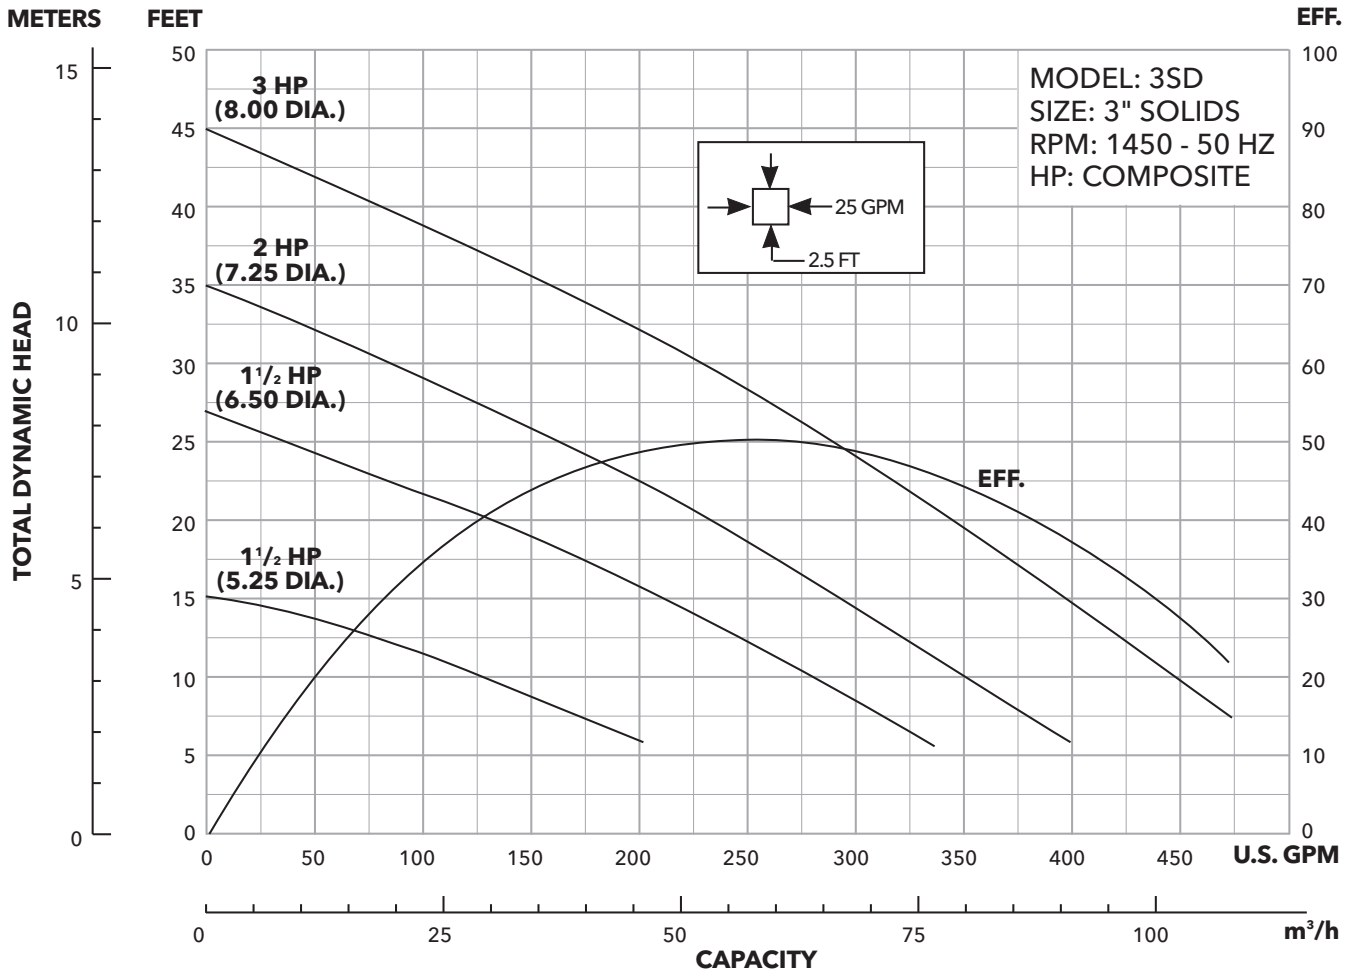

# 3SD 50 Hz Submersible Sewage Pumps

Impeller Code	Impeller Diameter	Motor HP Rating
A	8.00"	3
B	7.25"	2
C	6.50"	1.5
D	5.25"	1.5