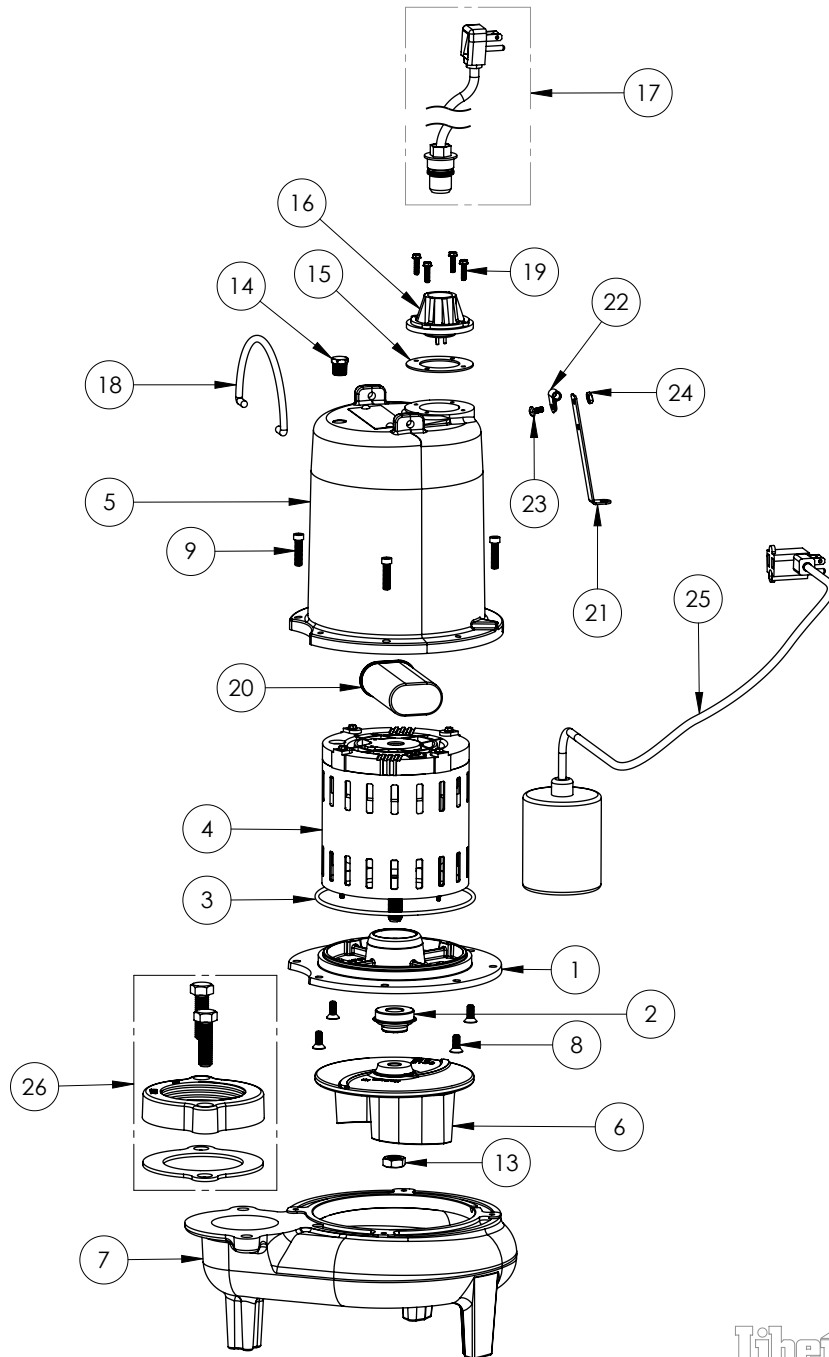

LE71A3

LE71A3 (B61)

LE71A3**LE71A3 (B61)**

#	PART #	DESCRIPTION	QTY	Note
1	532600R	MOTOR SUPPORT PLATE	1	
2	K001717	KIT, 5/8 UNITIZED 5120000 AND LIP SEAL 5860000	1	
3	5617000	O-RING	1	
4	5340000	MOTOR	1	
5	531400R	MOTOR COVER	1	[1]
6	5130000	IMPELLER, CAST IRON	1	
7	531500R	VOLUTE HOUSING	1	
8	8018000	1/4-20 x 5/8 SLOTTED FLAT HEAD BOLT	4	
9	8091000	1/4-20 x 1 HEX SOCKET HEAD BOLT	4	
13	8046000	1/2-20 HEX STAINLESS STEEL JAM NUT	1	
14	5071000	BRASS OIL PLUG	1	
15	5060000	CORD PLATE GASKET	1	
16	5014000	CORD PLATE	1	
17	K001010	POWER CORD, 115V, 10 FOOT CORD	1	
18	K001095	STAINLESS STEEL HANDLE	1	
19	8064000	#8-32 x 5/8 HEX WASHER HEAD SCREW	4	
20	51190F0	CAPACITOR	1	
21	5070000	FLOAT SWITCH SUPPORT	1	
22	8014000	CABLE CLAMP	1	
23	8082000	#10-24 x 3/8 EPOXY LOCK SCREW	1	
24	8002000	#10-24 STAINLESS STEEL HEX	1	
25	K001001	PUMP SWITCH KIT, INCLUDES MOUNTING HARDWARE	1	
26	K001221	2" DISCHARGE KIT	1	

PART NOTES:

[1] - Part requires factory authorized service. Contact Liberty Pumps at 1-800-543-2550