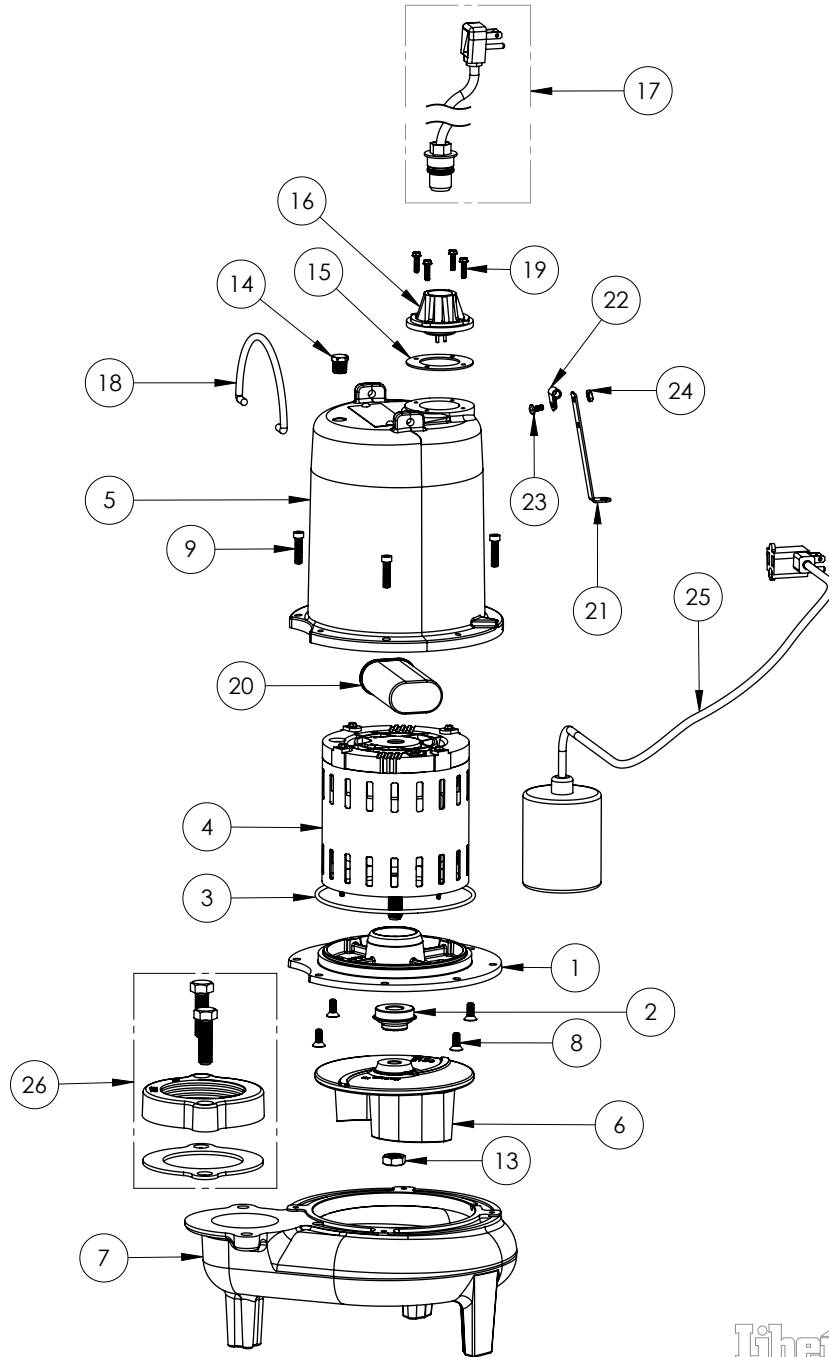

LE71A3-2 (B62)

**LE71A3-2****LE71A3-2 (B62)**

#	PART #	DESCRIPTION	QTY	Note
1	53260BR	MOTOR SUPPORT PLATE	1	
2	K001717	KIT, 5/8 UNITIZED 5120000 AND LIP SEAL 5860000	1	
3	5617000	O-RING	1	
4	5329000	MOTOR	1	[1]
5	531400R	MOTOR COVER	1	[1]
6	5130000	IMPELLER, CAST IRON	1	
7	531500R	VOLUTE HOUSING	1	
8	8018000	1/4-20 x 5/8 SLOTTED FLAT HEAD BOLT	4	
9	8091000	1/4-20 x 1 HEX SOCKET HEAD BOLT	4	
13	8046000	1/2-20 HEX STAINLESS STEEL JAM NUT	1	
14	5071000	BRASS OIL PLUG	1	
15	5060000	CORD PLATE GASKET	1	
16	5014000	CORD PLATE	1	
17	K001008	POWER CORD, 115V, 25 FOOT CORD	1	
18	K001095	STAINLESS STEEL HANDLE	1	
19	8064000	#8-32 x 5/8 HEX WASHER HEAD SCREW	4	
20	51190F0	CAPACITOR	1	
21	5070000	FLOAT SWITCH SUPPORT	1	
22	8014000	CABLE CLAMP	1	
23	8082000	#10-24 x 3/8 EPOXY LOCK SCREW	1	
24	8002000	#10-24 STAINLESS STEEL HEX	1	
25	K001144	61130B0 PUMP SWITCH, 25' 115V	1	
26	K001222	3" DISCHARGE KIT	1	

**PART NOTES:**

[1] - Part requires factory authorized service. Contact Liberty Pumps at 1-800-543-2550