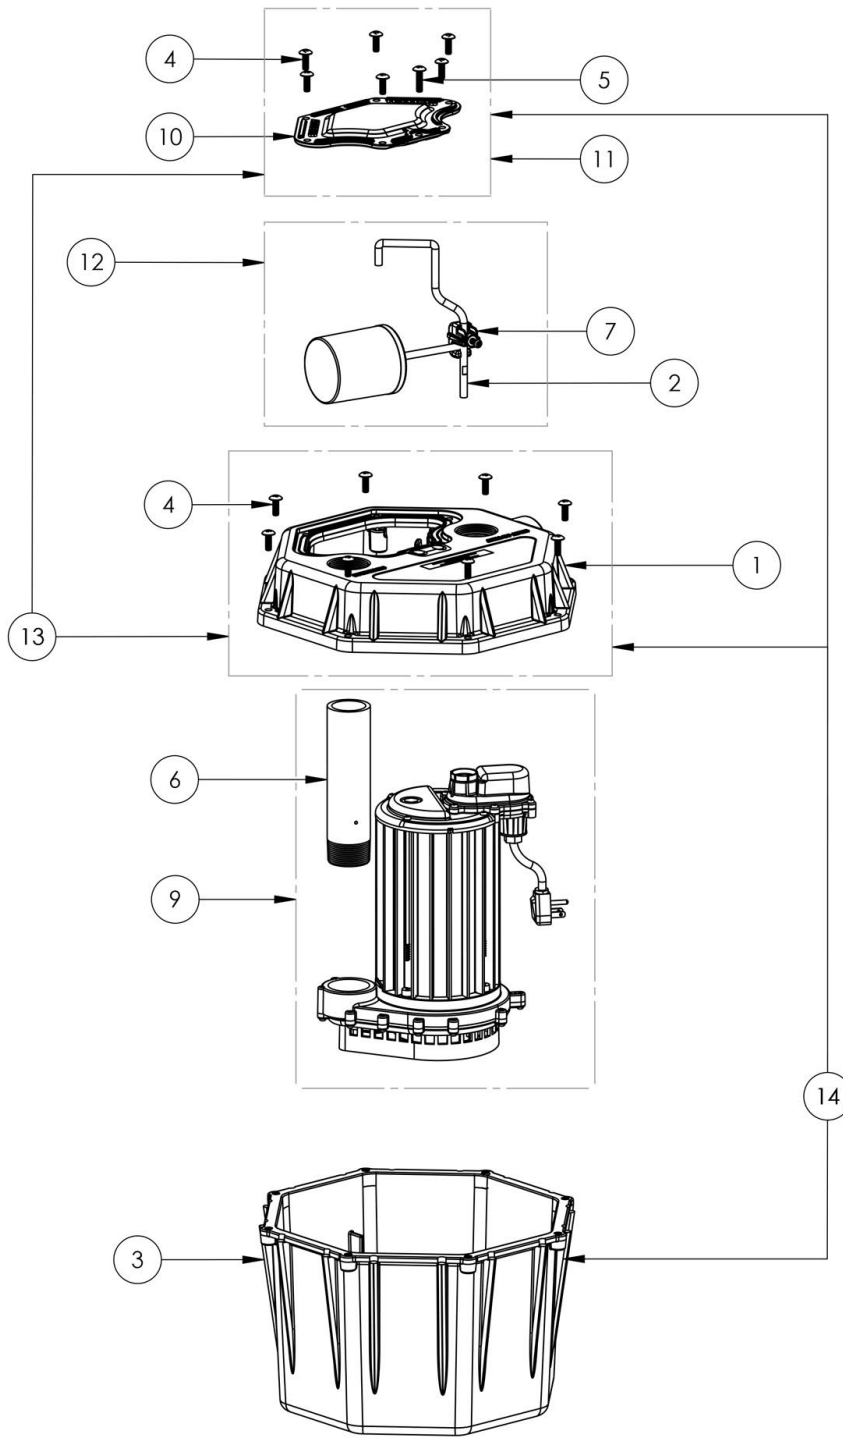

404 (B40)

## 404 (B40)

#	PART #	DESCRIPTION	QTY	Note
1	53230AG	404 COVER 1.5" INLET, 1.5" VENT, 1.5" DISCHARGE	1	
2	5360000	404/405 QUICK TREE FLOAT ROD	1	
3	K001153	404 TANK	1	
4	8156000	TRUSS HD, 1/4-20X3/4 18-8 SCREW	14	
5	8157000	TRUSS HD 1/4-20 X 1 18-8 SCREW	1	
6	40500A0	TOE NIPPLE PVC SCH 80 7.125 IN	1	
7	5045000	FLOAT SUPPORT CLAMP 10-24	1	
9	4029BA0	PUMP AND DISCHARGE PIPE	1	[1]
10	532400B	ACCESS COVER	1	[2]
11	K001151	ACCESS COVER KIT, INCLUDES HARDWARE	1	
12	K001155	SWITCH TREE KIT	1	
13	K001152	COVER KIT, INCLUDES ACCESS COVER AND HARDWARE	1	
14	K001187	TANK, COVER, ACCESS COVER, HARDWARE	1	

**PART NOTES:**

- [1] - [click herefor 4029BA0 replacement parts](#)
- [2] - Part requires factory authorized service. Contact Liberty Pumps at 1-800-543-2550