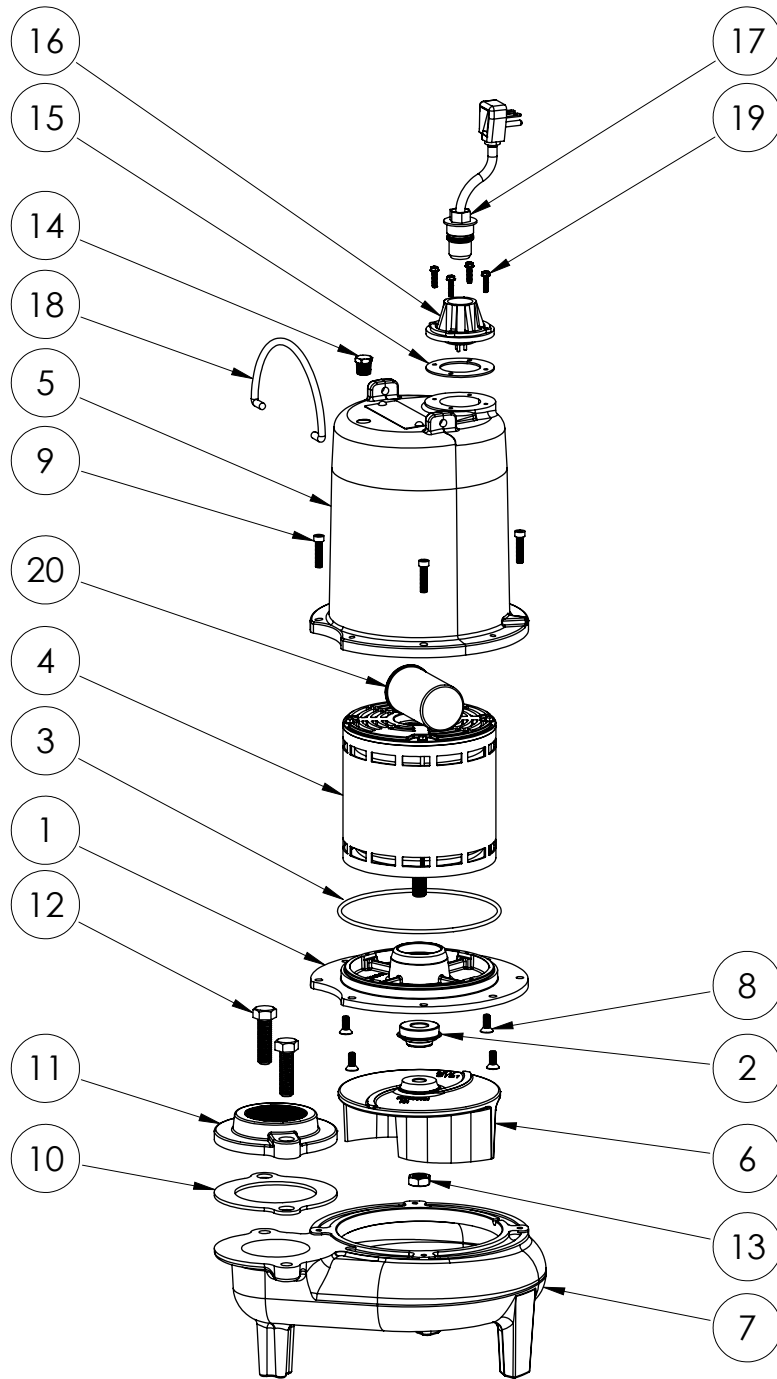

LE102M2-2 (B61)

LE102M2-2B61

LE102M2-2**LE102M2-2 (B61)**

#	PART #	DESCRIPTION	QTY	Note
1	532600R	MOTOR SUPPORT PLATE	1	
2	K001717	KIT, 5/8 UNITIZED 5120000 AND LIP SEAL 5860000	1	
3	5617000	O-RING	1	
4	5343000	MOTOR	1	
5	531400R	MOTOR COVER	1	[1]
6	K001486	5131000 IMPELLER KIT, INCLUDES 1/2" JAM NUT	1	
7	531500R	VOLUTE HOUSING	1	
8	8018000	1/4-20 x 5/8 SLOTTED FLAT HEAD BOLT	4	
9	8091000	1/4-20 x 1 HEX SOCKET HEAD BOLT	4	
10	5129000	FLANGE GASKET, FITS 2" OR 3"	1	
11	K001221	2" DISCHARGE KIT	1	
12	8037000	1/2-13 x 1-3/4 STAINLESS STEEL BOLT	2	
13	8046000	1/2-20 HEX STAINLESS STEEL JAM NUT	1	
14	5071000	BRASS OIL PLUG	1	
15	5060000	CORD PLATE GASKET	1	
16	5014000	CORD PLATE	1	
17	K001059	POWER CORD, 230V, 25 FOOT CORD	1	
18	K001095	STAINLESS STEEL HANDLE	1	
19	8064000	#8-32 x 5/8 HEX WASHER HEAD SCREW	4	
20	51190F0	CAPACITOR	1	

PART NOTES:

[1] - Part requires factory authorized service. Contact Liberty Pumps at 1-800-543-2550