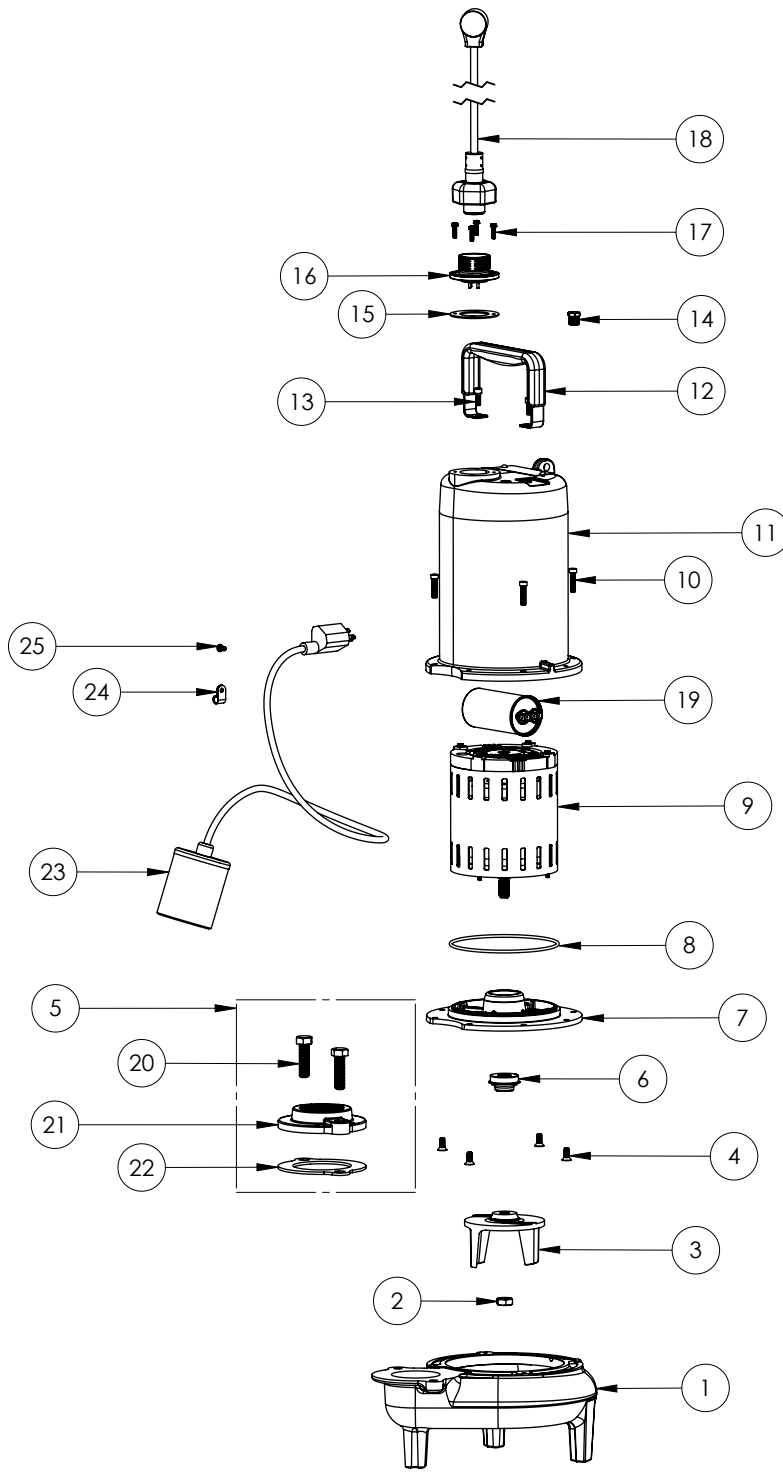

LEH102A2 (B72)

LEH102A2**LEH102A2 (B72)**

#	PART #	DESCRIPTION	QTY	Note
1	531500R	VOLUTE HOUSING	1	
2	8046000	1/2-20 HEX STAINLESS STEEL JAM NUT	1	
3	K001488	51300A0 IMPELLER KIT, INCLUDES 1/2" JAM NUT	1	
4	8018000	1/4-20 x 5/8 SLOTTED FLAT HEAD BOLT	4	
5	K001221	2" DISCHARGE KIT	1	
6	K001717	KIT, 5/8 UNITIZED 5120000 AND LIP SEAL 5860000	1	
7	53260BR	MOTOR SUPPORT PLATE	1	
8	5617000	O-RING	1	
9	5335000	MOTOR	1	
10	8091000	1/4-20 x 1 HEX SOCKET HEAD BOLT	4	
11	531400R	MOTOR COVER	1	[1]
12	3411200	HANDLE	1	
13	8033000	#8 x 1/4 STAINLESS STEEL SCREW	2	
14	50710A0	PIPE PLUG, 1/4" HEX HD BRASS NPTF	1	
15	5060000	CORD PLATE GASKET	1	
16	K001216	5619000, CORDPLATE	1	
17	8064000	#8-32 x 5/8 HEX WASHER HEAD SCREW	4	
18	K001196	POWER CORD, 230V, 10 FOOT CORD	1	
19	5019000	CAPACITOR 45uF 370VAC	1	
20	8037000	1/2-13 x 1-3/4 STAINLESS STEEL BOLT	2	
21	512100R	2" DISCHARGE FLANGE	1	
22	5129000	FLANGE GASKET, FITS 2" OR 3"	1	
23	K001065	61290A0 FLOAT SWITCH, 230V, 10 FOOT CORD	1	
24	8067000	CABLE CLAMP	1	
25	8082000	#10-24 x 3/8 EPOXY LOCK SCREW	1	

PART NOTES:

[1] - Part requires factory authorized service. Contact Liberty Pumps at 1-800-543-2550