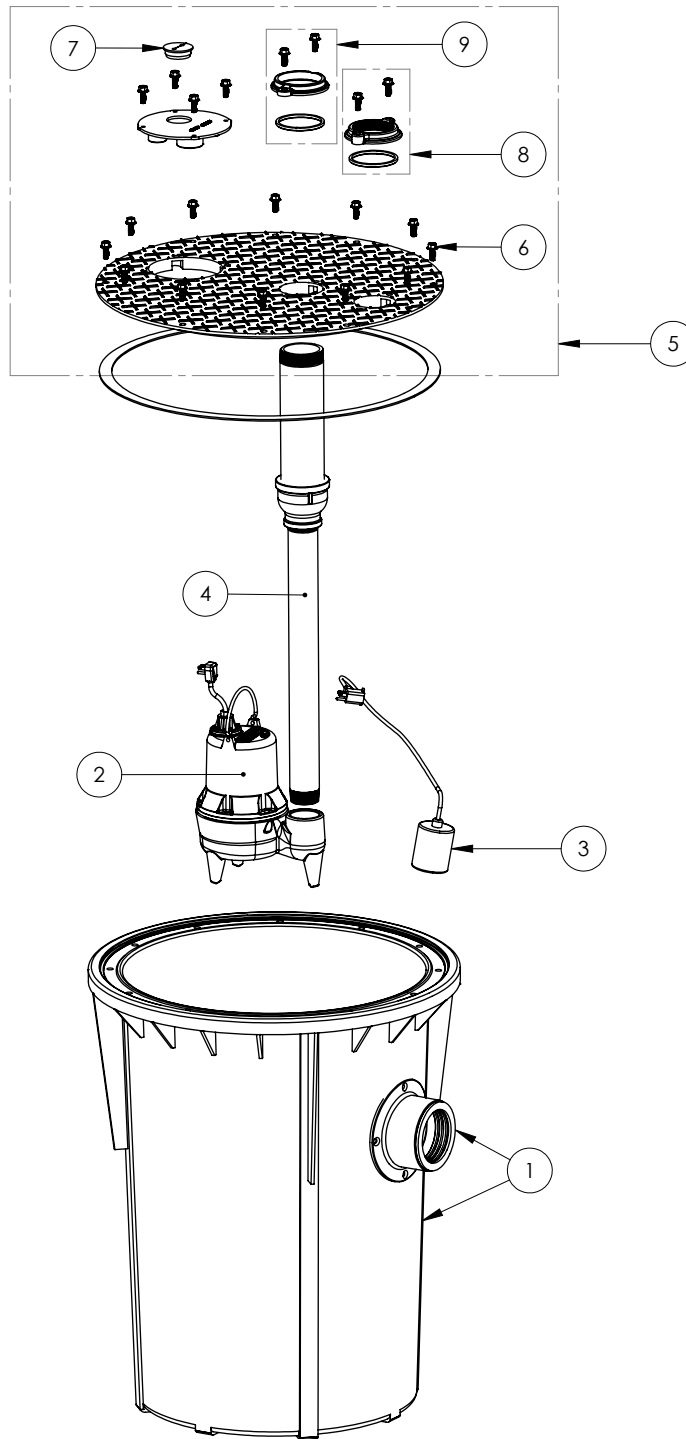

700 SERIES

703/LE41A (B10)

700 SERIES**703/LE41A (B10)**

#	PART #	DESCRIPTION	QTY	Note
1	K001199	700 SERIES TANK AND CAST IRON HUB KIT	1	
2	LE41A	4/10 HP 2" SOLIDS HANDLING SEWAGE PUMP	1	
3	K001001	PUMP SWITCH KIT, INCLUDES MOUNTING HARDWARE	1	
4	50990A0	PIPE ASSEMBLY 2X3" 1100/700	1	
5	K001218	SMPLX COVER 3X3X24	1	
6	1176000	SCREW FLANGE HEAD 3/8"-16	20	
7	45480B0	2" DOUBLE HOLE STOPPER	1	
8	K001392	3" VENT FLANGE KIT	1	
9	K001391	3" DISCHARGE FLANGE KIT	1	

703/LE41A (B10)

703_LE41A (B10)

PAGE