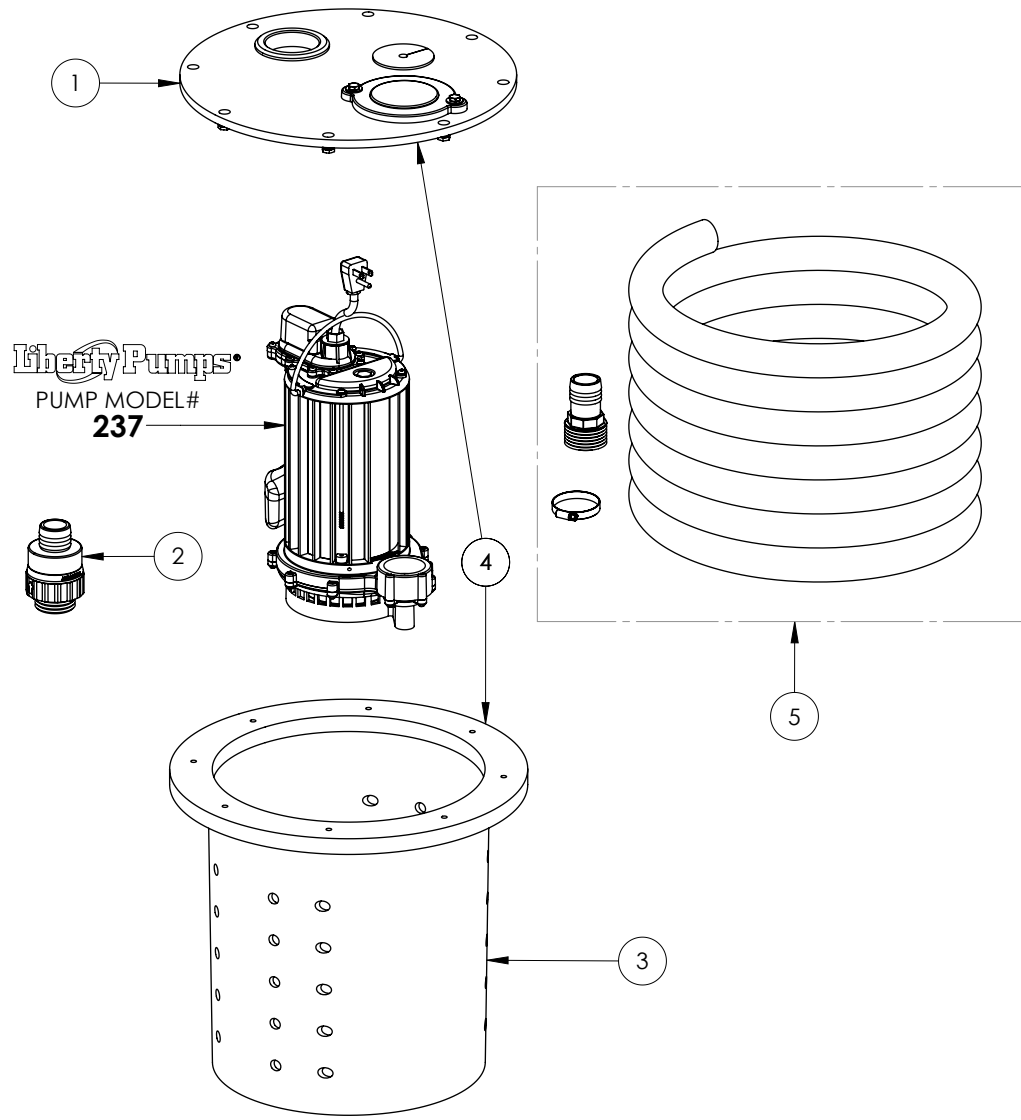

CSP-237 (B59)

CSP-237**CSP-237 (B59)**

#	PART #	DESCRIPTION	QTY	Note
1	K001556	COVER, CSP WITH HRDWR/GASKET	1	
2	K001314	THREADED CHECK VALVE 1-1/2" NPT, 5695200	1	
3	4351000	CRAWL SPACE BASIN	1	
4	K001308	KIT, CRAWL SPACE BASIN AND COVER	1	
5	DHK-24	DISCHARGE HOSE KIT 1.25" X 24'	1	