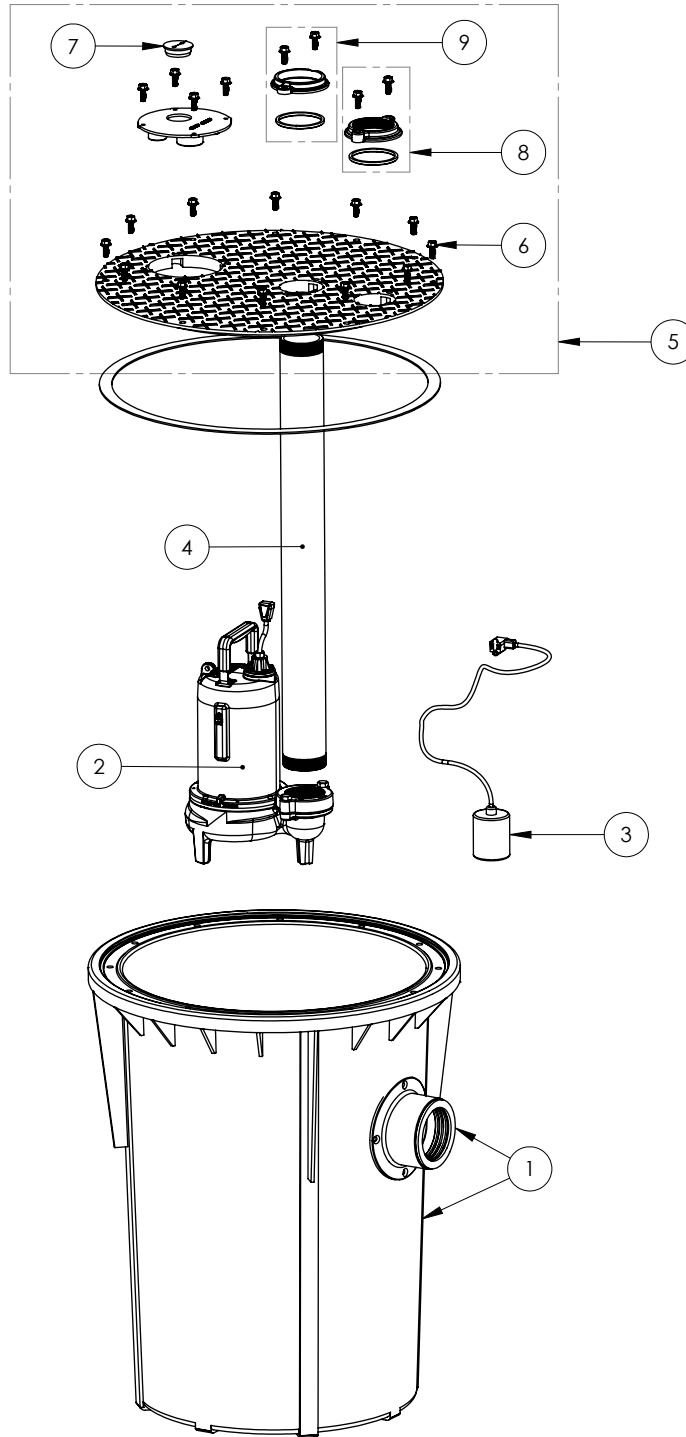

700 SERIES

703/LE71A (B10)

700 SERIES**703/LE71A (B10)**

#	PART #	DESCRIPTION	QTY	Note
1	K001199	700 SERIES TANK AND CAST IRON HUB KIT	1	
2	LE71M3	3/4 HP SEWAGE PUMP 115V, 10' POWER CORD	1	
3	K001001	PUMP SWITCH KIT, INCLUDES MOUNTING HARDWARE	1	
4	4067000	NIPPLE 3X36 SCH80 PVC	1	
5	K001218	SMPLX COVER 3X3X24	1	
6	1176000	SCREW FLANGE HEAD 3/8"-16	20	
7	45480B0	2" DOUBLE HOLE STOPPER	1	
8	K001392	3" VENT FLANGE KIT	1	
9	K001391	3" DISCHARGE FLANGE KIT	1	

703/LE71A (B10)

703_LE71A (B10)

PAGE