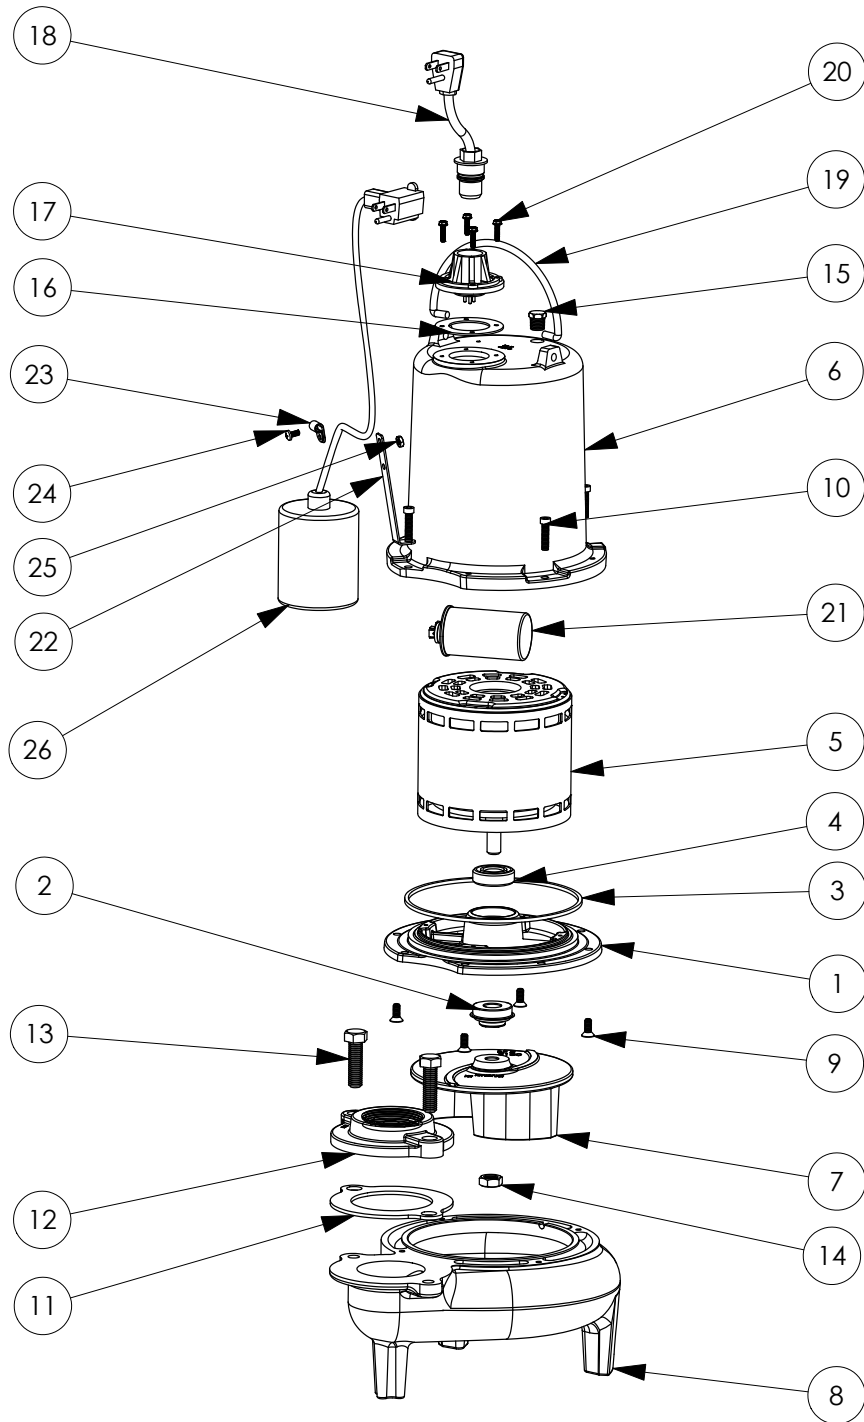

LE71A2-2 (B10)

LE71A2-2**LE71A2-2 (B10)**

#	PART #	DESCRIPTION	QTY	Note
1	510100R	MOTOR SUPPORT PLATE	1	
2	K001717	KIT, 5/8 UNITIZED 5120000 AND LIP SEAL 5860000	1	
3	5107000	MOTOR COVER SEALRING	1	[1]
4	5124000	BEARING	1	
5	5340000	MOTOR	1	
6	527700R	MOTOR COVER	1	
7	5130000	IMPELLER, CAST IRON	1	
8	510200R	VOLUTE HOUSING	1	
9	8018000	1/4-20 x 5/8 SLOTTED FLAT HEAD BOLT	4	
10	8091000	1/4-20 x 1 HEX SOCKET HEAD BOLT	4	
11	5129000	FLANGE GASKET, FITS 2" OR 3"	1	
12	K001221	2" DISCHARGE KIT	1	
13	8037000	1/2-13 x 1-3/4 STAINLESS STEEL BOLT	2	
14	8046000	1/2-20 HEX STAINLESS STEEL JAM NUT	1	
15	5071000	BRASS OIL PLUG	1	
16	5060000	CORD PLATE GASKET	1	
17	5014000	CORD PLATE	1	
18	K001008	POWER CORD, 115V, 25 FOOT CORD	1	
19	K001095	STAINLESS STEEL HANDLE	1	
20	8064000	#8-32 x 5/8 HEX WASHER HEAD SCREW	4	
21	51190F0	CAPACITOR	1	
22	5070000	FLOAT SWITCH SUPPORT	1	
23	8014000	CABLE CLAMP	1	
24	8082000	#10-24 x 3/8 EPOXY LOCK SCREW	1	
25	8002000	#10-24 STAINLESS STEEL HEX	1	
26	K001004	61130B0, 25' PUMP SWITCH KIT	1	

PART NOTES:

[1] - Part requires factory authorized service. Contact Liberty Pumps at 1-800-543-2550