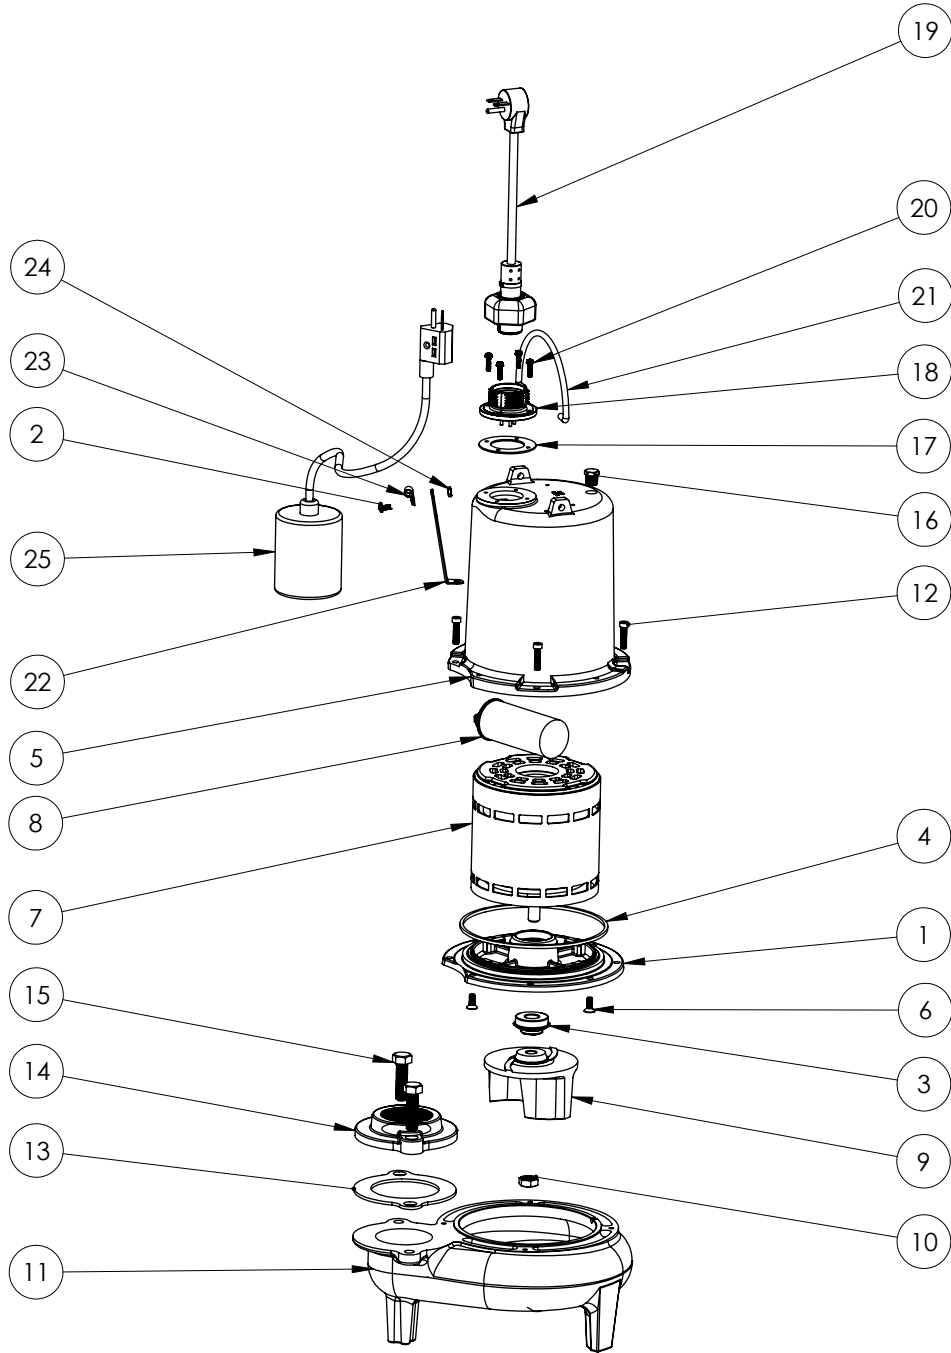

LEH102A2-2 (B55)

LEH102A2-2

LEH102A2-2 (B55)

#	PART #	DESCRIPTION	QTY	Note
1	510100R	MOTOR SUPPORT PLATE	1	
2	8082000	#10-24 x 3/8 EPOXY LOCK SCREW	1	
3	K001717	KIT, 5/8 UNITIZED 5120000 AND LIP SEAL 5860000	1	
4	5107000	MOTOR COVER SEALRING	1	[1]
5	527700R	MOTOR COVER	1	
6	8018000	1/4-20 x 5/8 SLOTTED FLAT HEAD BOLT	4	
7	5339000	MOTOR	1	
8	5196000	CAPACITOR	1	
9	K001488	51300A0 IMPELLER KIT, INCLUDES 1/2" JAM NUT	1	
10	8046000	1/2-20 HEX STAINLESS STEEL JAM NUT	1	
11	510200R	VOLUTE HOUSING	1	
12	8091000	1/4-20 x 1 HEX SOCKET HEAD BOLT	4	
13	5129000	FLANGE GASKET, FITS 2" OR 3"	1	
14	K001221	2" DISCHARGE KIT	1	
15	8037000	1/2-13 x 1-3/4 STAINLESS STEEL BOLT	2	
16	5071000	BRASS OIL PLUG	1	
17	5060000	CORD PLATE GASKET	1	
18	K001216	5619000, CORDPLATE	1	
19	K001197	POWER CORD, 230V, 25 FOOT CORD	1	
20	8064000	#8-32 x 5/8 HEX WASHER HEAD SCREW	4	
21	K001095	STAINLESS STEEL HANDLE	1	
22	5070000	FLOAT SWITCH SUPPORT	1	
23	8014000	CABLE CLAMP	1	
24	8002000	#10-24 STAINLESS STEEL HEX	1	
25	K001066	FLOAT SWITCH, 230V, 25 FOOT CORD	1	

PART NOTES:

[1] - Part requires factory authorized service. Contact Liberty Pumps at 1-800-543-2550