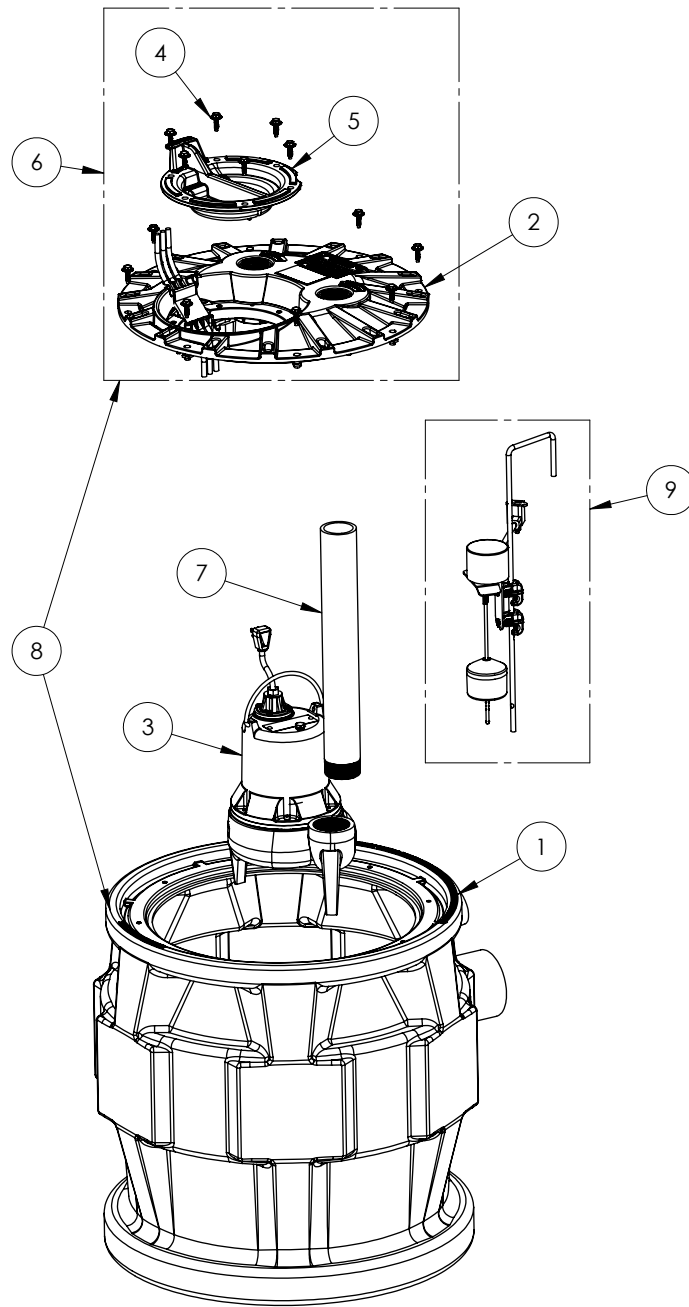

P382LE51V (B10)

**P382LE51V**

**P382LE51V (B10)**

<b>#</b>	<b>PART #</b>	<b>DESCRIPTION</b>	<b>QTY</b>	<b>Note</b>
1	K001110	PRO380 SERIES 24" BASIN	1	
2	50340A0	2X2 COVER, 8 BOLTS, FOR PVC PIPE	1	
3	LE51M	1/2 HP SEWAGE PUMP 115V, 10' POWER CORD	1	
4	K001162	COVER HARDWARE, WASHER HEAD HEX SCREWS 14 INCLUDED IN KIT	1	
5	K001233	INSPECTION COVER, INCLUDES MOUNTING SCREWS (6)	1	
6	K001101	COVER ASY 2X2, 8 BOLTS, FOR PVC PIPE	1	
7	K001399	PRO SERIES PIPE KIT 2" SCH80 X17.50"	1	
8	K001107	P382 TANK & 2X2 COVER ASSEMBLY	1	
9	K001546	380 FLOAT SWITCH ASSEMBLY VRT	1	