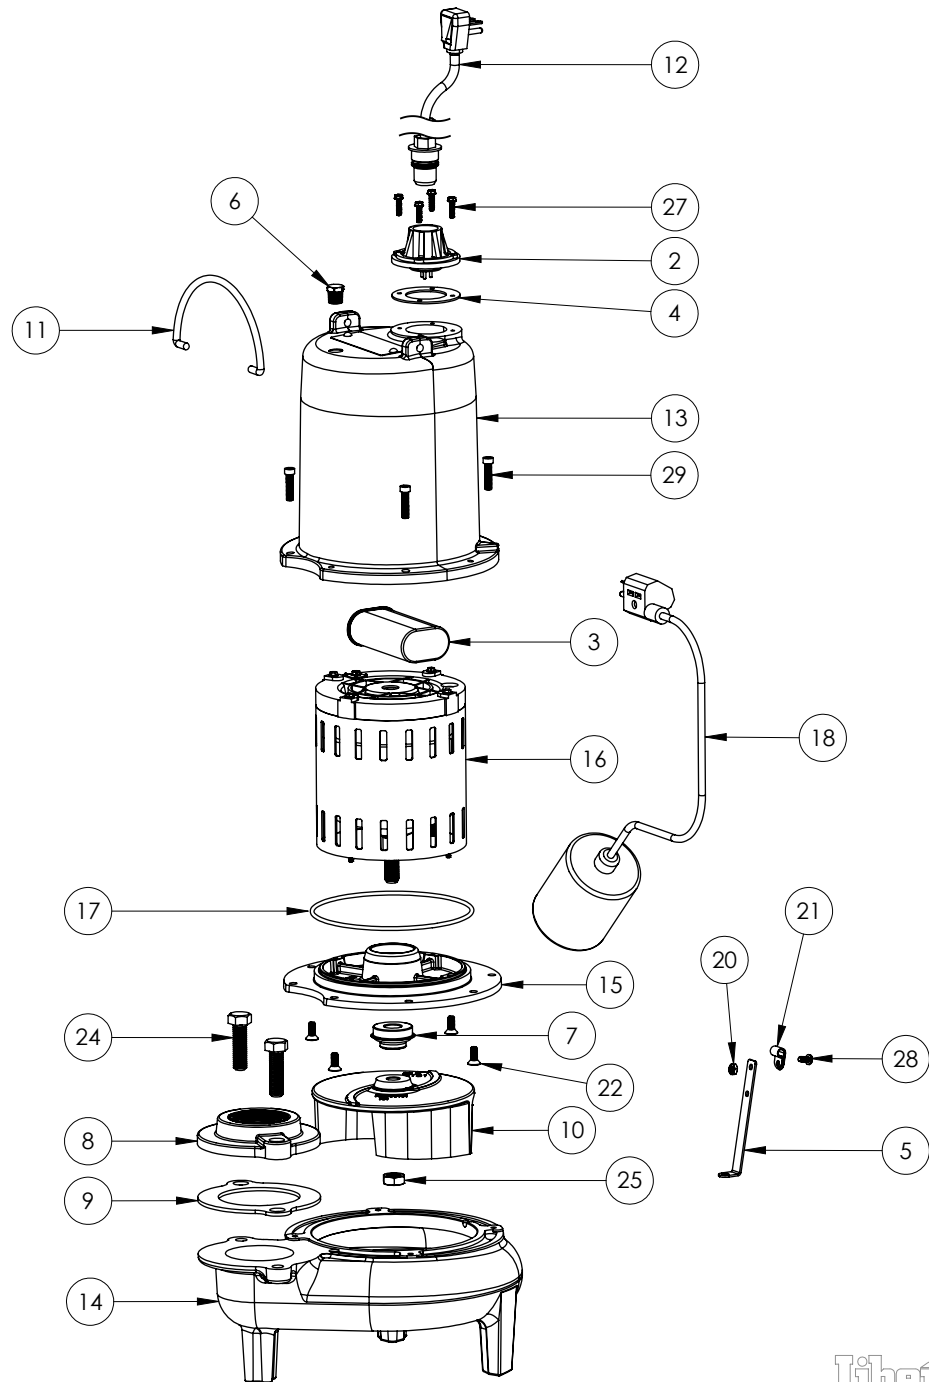

LE102A2 (B62)

**LE102A2****LE102A2 (B62)**

#	PART #	DESCRIPTION	QTY	Note
2	5014000	CORD PLATE	1	
3	51190F0	CAPACITOR	1	
4	5060000	CORD PLATE GASKET	1	
5	5070000	FLOAT SWITCH SUPPORT	1	
6	5071000	BRASS OIL PLUG	1	
7	K001717	KIT, 5/8 UNITIZED 5120000 AND LIP SEAL 5860000	1	
8	K001221	2" DISCHARGE KIT	1	
9	5129000	FLANGE GASKET, FITS 2" OR 3"	1	
10	K001486	5131000 IMPELLER KIT, INCLUDES 1/2" JAM NUT	1	
11	K001095	STAINLESS STEEL HANDLE	1	
12	K001058	POWER CORD, 10FT. 230V	1	
13	531400R	MOTOR COVER	1	[1]
14	531500R	VOLUTE HOUSING	1	
15	53260B0	MOTOR PLATE	1	[1]
16	5332000	MOTOR	1	[1]
17	5617000	O-RING	1	
18	K001019	61140A0 PUMP SWITCH, 10' 230V, INCLUDES MOUNTING HARDWARE	1	
20	8002000	#10-24 STAINLESS STEEL HEX	1	
21	8014000	CABLE CLAMP	1	
22	8018000	1/4-20 x 5/8 SLOTTED FLAT HEAD BOLT	4	
24	8037000	1/2-13 x 1-3/4 STAINLESS STEEL BOLT	2	
25	8046000	1/2-20 HEX STAINLESS STEEL JAM NUT	1	
27	8064000	#8-32 x 5/8 HEX WASHER HEAD SCREW	4	
28	8082000	#10-24 x 3/8 EPOXY LOCK SCREW	1	
29	8091000	1/4-20 x 1 HEX SOCKET HEAD BOLT	4	

**PART NOTES:**

[1] - Part requires factory authorized service. Contact Liberty Pumps at 1-800-543-2550