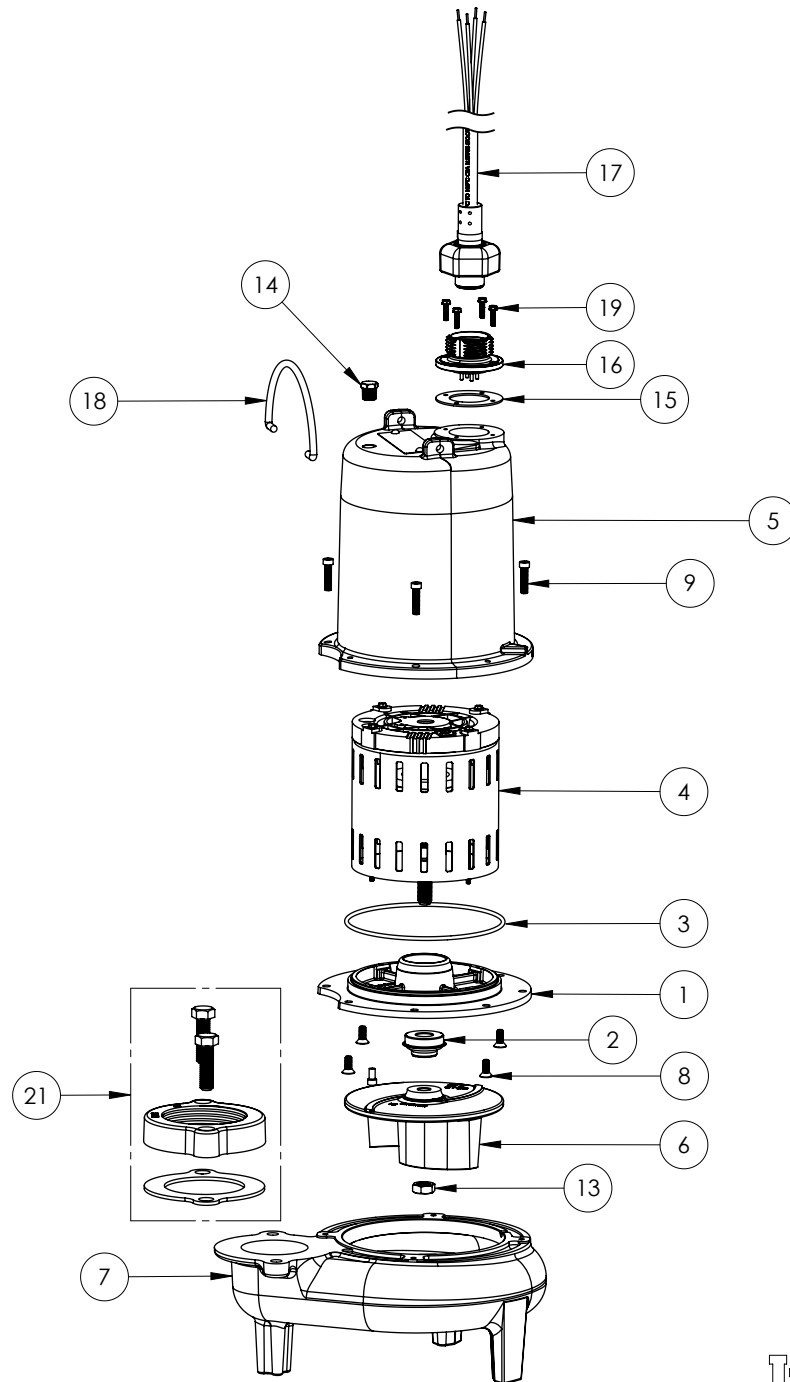

LE74M3-2 (B62)

**LE74M3-2****LE74M3-2 (B62)**

#	PART #	DESCRIPTION	QTY	Note
1	53260BR	MOTOR SUPPORT PLATE	1	
2	K001717	KIT, 5/8 UNITIZED 5120000 AND LIP SEAL 5860000	1	
3	5617000	O-RING	1	
4	5342000	MOTOR	1	
5	531400R	MOTOR COVER	1	[1]
6	5130000	IMPELLER, CAST IRON	1	
7	531500R	VOLUTE HOUSING	1	
8	8018000	1/4-20 x 5/8 SLOTTED FLAT HEAD BOLT	4	
9	8091000	1/4-20 x 1 HEX SOCKET HEAD BOLT	4	
13	8046000	1/2-20 HEX STAINLESS STEEL JAM NUT	1	
14	5071000	BRASS OIL PLUG	1	
15	5060000	CORD PLATE GASKET	1	
16	5629000	CORDPLATE	1	
17	K001357	POWER CORD, 25FT	1	
18	K001095	STAINLESS STEEL HANDLE	1	
19	8064000	#8-32 x 5/8 HEX WASHER HEAD SCREW	4	
21	K001222	3" DISCHARGE KIT	1	

**PART NOTES:**

[1] - Part requires factory authorized service. Contact Liberty Pumps at 1-800-543-2550